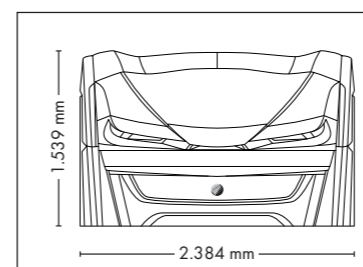

Nominal power min. 11,1 kW / max. 12,5 kW (with AC)

FULLY EQUIPED

UNIT DIMENSIONS

Closed (length x width x height)
2.397 mm x 1.502 mm x 1.597 mm

Open (length x width x height)
2.397 mm x 1.502 mm x 1.998 mm

Nominal power min. 13,2 kW / max. 14,6 kW (with AC)

Colors are available for all UV-configurations

UNIT DIMENSIONS

Closed (length x width x height)
2.397 mm x 1.502 mm x 1.597 mm

Open (length x width x height)
2.397 mm x 1.502 mm x 1.998 mm

UNIT DIMENSIONS

Closed (length x width x height)
2.384 mm x 1.603 mm x 1.539 mm

Open (length x width x height)
2.384 mm x 1.431 mm x 2.038 mm

STANDARD

STANDARD

ACCESSOIRES

Price excl. VAT in Euro

• Exhaust air duct	440,-
• Exhaust air hose (Ø 300 mm, white, length 3 m, 2 hose clamps)	145,-
• Thermostatic cabin temperature controlling	280,-
• megaTimer	350,-