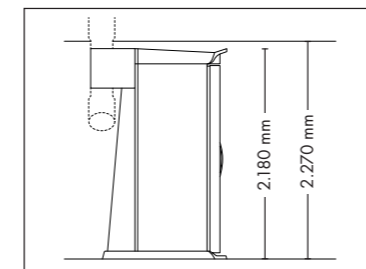

UNIT DIMENSIONS

Closed (length x width x height)
2.330 mm x 1.610 mm x 1.480 mm

Open (length x width x height)
2.330 mm x 1.440 mm x 1.800 mm

COLOR

STANDARD

OPTIONAL FEATURES

1.290,- **1.790,-** **1.425,-** **995,-**
30 x (face, décolleté)

4800

UNIT DIMENSIONS

Closed (length x width x height)
2.330 mm x 1.580 mm x 1.370 mm

Open (length x width x height)
2.330 mm x 1.440 mm x 1.710 mm

STANDARD

UV COMPONENTS AND PERFORMANCE

Price excl. VAT in Euro

Closed (length x width x height)
1.400 mm x 1.405 mm x 2.180 mm

Open (length x width x height)
1.400 mm x 1.963 mm x 2.180 mm

STANDARD

OPTIONAL FEATURE

VibraNano

5.595,-

SOUND SYSTEM

Bluetooth