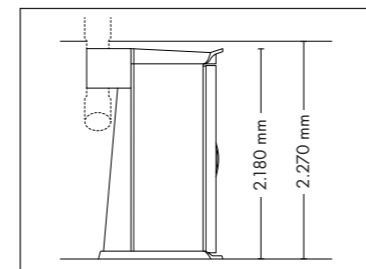

UNIT DIMENSIONS

Closed (length x width x height)
2.330 mm x 1.610 mm x 1.480 mm

Open (length x width x height)
2.330 mm x 1.440 mm x 1.800 mm

COLOR

STANDARD

OPTIONAL FEATURES

1.290,- **1.790,-** **1.425,-** **995,-**
30 x (face, décolleté)

4800

UNIT DIMENSIONS

Closed (length x width x height)
2.330 mm x 1.580 mm x 1.370 mm

Open (length x width x height)
2.330 mm x 1.440 mm x 1.710 mm

STANDARD

UV COMPONENTS AND PERFORMANCE

Price excl. VAT in Euro

Open (length x width x height)
1.395 mm x 1.843 mm x 2.368 mm

STANDARD

OPTIONAL FEATURES

1.425,- 5.595,-

SOUND SYSTEM

1.345,-

ACCESSOIRES

Price excl. VAT in Euro

Nominal power 11 kW

UNIT DIMENSIONS

Closed (length x width x height)
1.400 mm x 1.405 mm x 2.180 mm

Open (length x width x height)
1.400 mm x 1.963 mm x 2.180 mm

STANDARD

Smart Sunlight

Easy Control

Body Fan