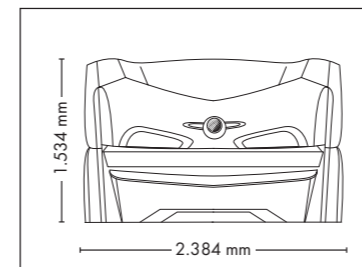

UNIT DIMENSIONS

Closed (length x width x height)
1.400 mm x 1.405 mm x 2.180 mm

Open (length x width x height)
1.400 mm x 1.963 mm x 2.180 mm

STANDARD

WELLNESS PACKAGE

1.890,-

ACCESSOIRES

Price excl. VAT in Euro

UNIT DIMENSIONS

Closed (length x width x height)
2.384 mm x 1.430 mm x 1.534 mm

Open (length x width x height)
2.384 mm x 1.430 mm x 1.942 mm

STANDARD

OPTIONAL FEATURES

1.790,- 995,-

ACCESSOIRES

Price excl. VAT in Euro