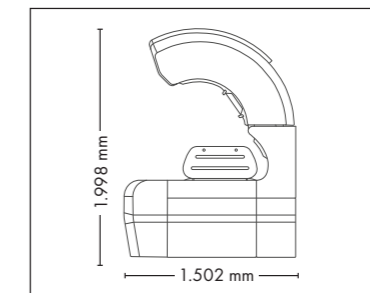

Nominal power min. 11,1 kW / max. 12,5 kW (with AC)

FULLY EQUIPED

UNIT DIMENSIONS

Closed (length x width x height)
2.397 mm x 1.502 mm x 1.597 mm

Open (length x width x height)
2.397 mm x 1.502 mm x 1.998 mm