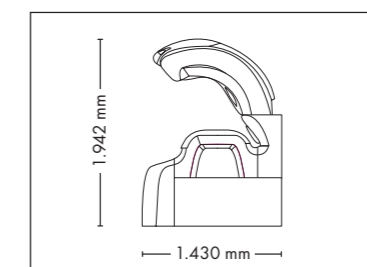

Nominal power min. 13,2 kW / max. 14,6 kW (with AC)

Colors are available for all UV-configurations

UNIT DIMENSIONS

Closed (length x width x height)
2.397 mm x 1.502 mm x 1.597 mm

Open (length x width x height)
2.397 mm x 1.502 mm x 1.998 mm

FULLY EQUIPED

UNIT DIMENSIONS

Closed (length x width x height)
2.384 mm x 1.603 mm x 1.539 mm

Open (length x width x height)
2.384 mm x 1.431 mm x 2.038 mm

STANDARD

OPTIONAL FEATURES

1.625,- 2.475,- 420,-

WELLNESS PACKAGE

UNIT DIMENSIONS

Closed (length x width x height)
2.384 mm x 1.430 mm x 1.534 mm

Open (length x width x height)
2.384 mm x 1.430 mm x 1.942 mm

STANDARD

OPTIONAL FEATURES

1.790,- 1.425,- 995,-

POWER PACKAGE

2.650,-