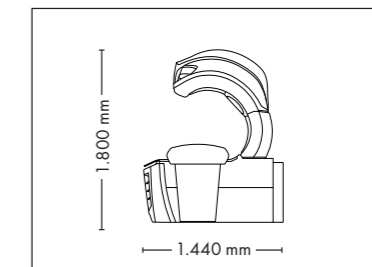

UNIT DIMENSIONS

Closed (length x width x height)
1.400 mm x 1.405 mm x 2.180 mm

Open (length x width x height)
1.400 mm x 1.963 mm x 2.180 mm

STANDARD

WELLNESS PACKAGE

1.890,-

ACCESSOIRES

Price excl. VAT in Euro

UNIT DIMENSIONS

Closed (length x width x height)
2.384 mm x 1.430 mm x 1.534 mm

Open (length x width x height)
2.384 mm x 1.430 mm x 1.942 mm

STANDARD

OPTIONAL FEATURES

1.790,- 995,-

ACCESSOIRES

Price excl. VAT in Euro

• Exhaust air duct	440,-
• Exhaust air hose (Ø 300 mm, white, length 3 m, 2 hose clamps)	145,-
• Thermostatic cabin temperature controlling	280,-
• megaTimer	350,-

PURE BEAUTY

UNIT DIMENSIONS

Closed (length x width x height)
2.330 mm x 1.610 mm x 1.480 mm

Open (length x width x height)
2.330 mm x 1.440 mm x 1.800 mm

LIGHT COMPONENTS AND PERFORMANCE

Price excl. VAT in Euro

pureBeauty		27.795,-
Canopy	26 x beautyLight lamps (210 cm) 90 x Beauty Booster HyperRed	max. 180 W
Bench	16 x beautyLight lamps (190 cm)	max. 120 W
Nominal power	9 kW (with AC)	