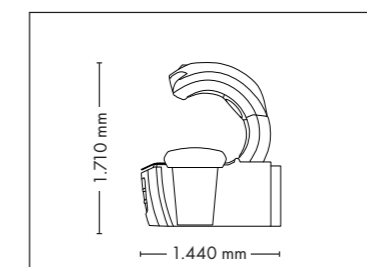

UNIT DIMENSIONS

Closed (length x width x height)
2.384 mm x 1.430 mm x 1.534 mm

Open (length x width x height)
2.384 mm x 1.430 mm x 1.942 mm

STANDARD

OPTIONAL FEATURES

1.790,- 1.425,- 995,-

POWER PACKAGE

2.650,-

UNIT DIMENSIONS

Closed (length x width x height)
2.384 mm x 1.430 mm x 1.534 mm

Open (length x width x height)
2.384 mm x 1.430 mm x 1.942 mm

STANDARD

OPTIONAL FEATURES

SOUND SYSTEM

POWER PACKAGE

ACCESSOIRES

UNIT DIMENSIONS

Closed (length x width x height)
2.330 mm x 1.610 mm x 1.480 mm

Open (length x width x height)
2.330 mm x 1.440 mm x 1.800 mm

COLOR

STANDARD

OPTIONAL FEATURES

1.290,- **1.790,-** **1.425,-** **995,-**
30 x (face, décolleté)

4800

UNIT DIMENSIONS

Closed (length x width x height)
2.330 mm x 1.580 mm x 1.370 mm

Open (length x width x height)
2.330 mm x 1.440 mm x 1.710 mm

STANDARD

UV COMPONENTS AND PERFORMANCE

Price excl. VAT in Euro