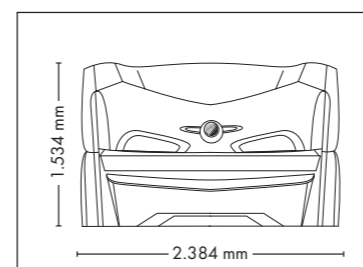

Nominal power min. 13,2 kW / max. 14,6 kW (with AC)

Colors are available for all UV-configurations

UNIT DIMENSIONS

Closed (length x width x height)
2.397 mm x 1.502 mm x 1.597 mm

Open (length x width x height)
2.397 mm x 1.502 mm x 1.998 mm

FULLY EQUIPED

UNIT DIMENSIONS

Closed (length x width x height)
2.384 mm x 1.603 mm x 1.539 mm

Open (length x width x height)
2.384 mm x 1.431 mm x 2.038 mm

STANDARD

OPTIONAL FEATURES

1.625,- 2.475,- 420,-

WELLNESS PACKAGE

UNIT DIMENSIONS

Closed (length x width x height)
2.384 mm x 1.430 mm x 1.534 mm

Open (length x width x height)
2.384 mm x 1.430 mm x 1.942 mm

STANDARD

OPTIONAL FEATURES

1.790,- 1.425,- 995,-

POWER PACKAGE

2.650,-

UNIT DIMENSIONS

Closed (length x width x height)
2.384 mm x 1.430 mm x 1.534 mm

Open (length x width x height)
2.384 mm x 1.430 mm x 1.942 mm

STANDARD

OPTIONAL FEATURES

SOUND SYSTEM

POWER PACKAGE

ACCESSOIRES