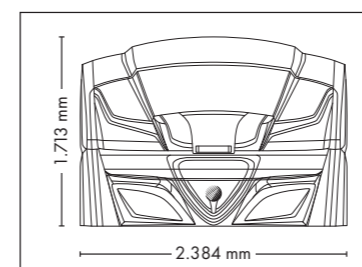

Nominal power min. 11,1 kW / max. 12,5 kW (with AC)

FULLY EQUIPED

UNIT DIMENSIONS

Closed (length x width x height)
2.397 mm x 1.502 mm x 1.597 mm

Open (length x width x height)
2.397 mm x 1.502 mm x 1.998 mm

Nominal power min. 13,2 kW / max. 14,6 kW (with AC)

Colors are available for all UV-configurations

UNIT DIMENSIONS

Closed (length x width x height)
2.397 mm x 1.502 mm x 1.597 mm

Open (length x width x height)
2.397 mm x 1.502 mm x 1.998 mm

Colors are available for all UV-configurations

UNIT DIMENSIONS

Closed (length x width x height)
2.384 mm x 1.430 mm x 1.713 mm

Open (length x width x height)
2.384 mm x 1.430 mm x 2.087 mm

COLOR

STANDARD

STANDARD