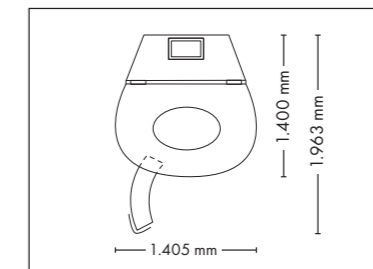

UNIT DIMENSIONS

Closed (length x width x height)
2.384 mm x 1.430 mm x 1.534 mm

Open (length x width x height)
2.384 mm x 1.430 mm x 1.942 mm

STANDARD

OPTIONAL FEATURES

1.790,- 1.425,- 995,-

POWER PACKAGE

2.650,-

UNIT DIMENSIONS

Closed (length x width x height)
2.330 mm x 1.610 mm x 1.480 mm

Open (length x width x height)
2.330 mm x 1.440 mm x 1.800 mm

COLOR

STANDARD

OPTIONAL FEATURES

1.290,- **1.790,-** **1.425,-** **995,-**
30 x (face, décolleté)

Open (length x width x height)
1.395 mm x 1.843 mm x 2.368 mm

STANDARD

OPTIONAL FEATURES

1.425,- 5.595,-

SOUND SYSTEM

1.345,-

ACCESSOIRES

Price excl. VAT in Euro

Nominal power 11 kW

UNIT DIMENSIONS

Closed (length x width x height)
1.400 mm x 1.405 mm x 2.180 mm

Open (length x width x height)
1.400 mm x 1.963 mm x 2.180 mm

STANDARD

Smart Sunlight

Easy Control

Body Fan