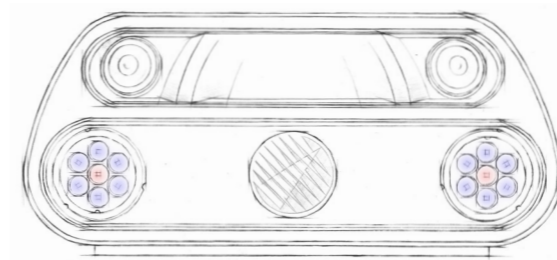

56 BEAUTY LEDs

With 56 red Beauty LEDs, the P9S provides skin care for the face and décolleté even while sunbathing and stimulates the oxygen supply in the skin at the same time. For a beautiful complexion and a silky smooth skin.