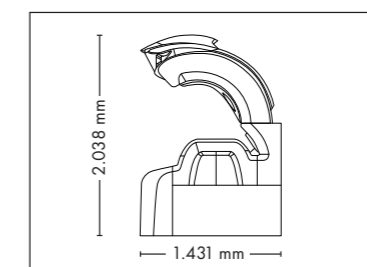

Nominal power min. 13,2 kW / max. 14,6 kW (with AC)

Colors are available for all UV-configurations

UNIT DIMENSIONS

Closed (length x width x height)
2.397 mm x 1.502 mm x 1.597 mm

Open (length x width x height)
2.397 mm x 1.502 mm x 1.998 mm

UNIT DIMENSIONS

Closed (length x width x height)
2.384 mm x 1.603 mm x 1.539 mm

Open (length x width x height)
2.384 mm x 1.431 mm x 2.038 mm

STANDARD

STANDARD

ACCESSOIRES

Price excl. VAT in Euro

• Exhaust air duct	440,-
• Exhaust air hose (Ø 300 mm, white, length 3 m, 2 hose clamps)	145,-
• Thermostatic cabin temperature controlling	280,-
• megaTimer	350,-

FULLY EQUIPED

UNIT DIMENSIONS

Closed (length x width x height)
2.384 mm x 1.603 mm x 1.539 mm

Open (length x width x height)
2.384 mm x 1.431 mm x 2.038 mm

STANDARD

OPTIONAL FEATURES

1.625,- 2.475,- 420,-

WELLNESS PACKAGE

UNIT DIMENSIONS

Closed (length x width x height)
2.384 mm x 1.430 mm x 1.534 mm

Open (length x width x height)
2.384 mm x 1.430 mm x 1.942 mm

STANDARD

OPTIONAL FEATURES

1.790,- 1.425,- 995,-

POWER PACKAGE

2.650,-