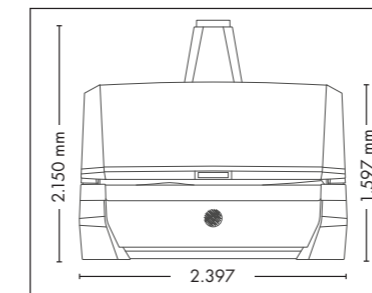

Nominal power min. 11,1 kW / max. 12,5 kW (with AC)

FULLY EQUIPED

UNIT DIMENSIONS

Closed (length x width x height)
2.397 mm x 1.502 mm x 1.597 mm

Open (length x width x height)
2.397 mm x 1.502 mm x 1.998 mm

Nominal power min. 13,2 kW / max. 14,6 kW (with AC)

Colors are available for all UV-configurations

UNIT DIMENSIONS

Closed (length x width x height)
2.397 mm x 1.502 mm x 1.597 mm

Open (length x width x height)
2.397 mm x 1.502 mm x 1.998 mm

UNIT DIMENSIONS

Closed (length x width x height)
2.384 mm x 1.430 mm x 1.534 mm

Open (length x width x height)
2.384 mm x 1.430 mm x 1.942 mm

STANDARD

OPTIONAL FEATURES

1.790,- 1.425,- 995,-

POWER PACKAGE

2.650,-