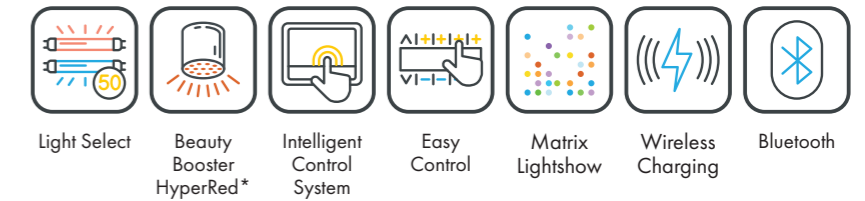

COLOR

NEW TECHNOLOGY

SunSphere Facials*
SunSphere Shoulders
Video Player

STANDARD

Light Select
Beauty Booster HyperRed*
Intelligent Control System
Easy Control
Matrix Lightshow
Wireless Charging
Bluetooth