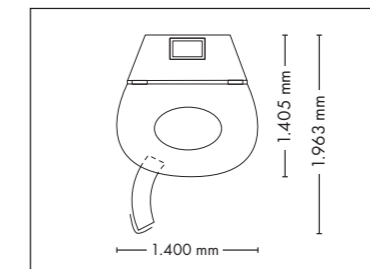

SOLARIUM - TOWER

UNIT DIMENSIONS

Closed (length x width x height)
1.400 mm x 1.405 mm x 2.180 mm

Open (length x width x height)
1.400 mm x 1.963 mm x 2.180 mm

COLOR

STANDARD

OPTIONAL FEATURES

5.595,- 1.065,-

BEAUTY SHAPER

UV COMPONENTS AND PERFORMANCE

Price excl. VAT in Euro

Beauty Shaper

22.315,-

Lamps 50 x beautyLight lamps (190 cm)

180 W

Nominal power 11 kW

UNIT DIMENSIONS

Closed (length x width x height)
1.400 mm x 1.405 mm x 2.180 mm

Open (length x width x height)
1.400 mm x 1.963 mm x 2.180 mm

STANDARD

WELLNESS PACKAGE

1.890,-

ACCESSOIRES

Price excl. VAT in Euro