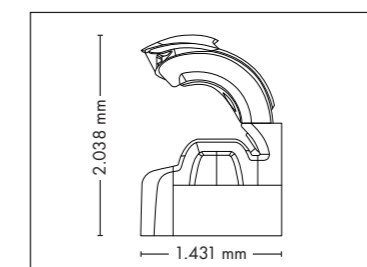

Nominal power min. 11,1 kW / max. 12,5 kW (with AC)

FULLY EQUIPED

UNIT DIMENSIONS

Closed (length x width x height)
2.397 mm x 1.502 mm x 1.597 mm

Open (length x width x height)
2.397 mm x 1.502 mm x 1.998 mm

Nominal power min. 13,2 kW / max. 14,6 kW (with AC)

Colors are available for all UV-configurations

UNIT DIMENSIONS

Closed (length x width x height)
2.397 mm x 1.502 mm x 1.597 mm

Open (length x width x height)
2.397 mm x 1.502 mm x 1.998 mm

UNIT DIMENSIONS

Closed (length x width x height)
2.384 mm x 1.603 mm x 1.539 mm

Open (length x width x height)
2.384 mm x 1.431 mm x 2.038 mm

STANDARD

STANDARD

ACCESSOIRES

Price excl. VAT in Euro

• Exhaust air duct	440,-
• Exhaust air hose (Ø 300 mm, white, length 3 m, 2 hose clamps)	145,-
• Thermostatic cabin temperature controlling	280,-
• megaTimer	350,-