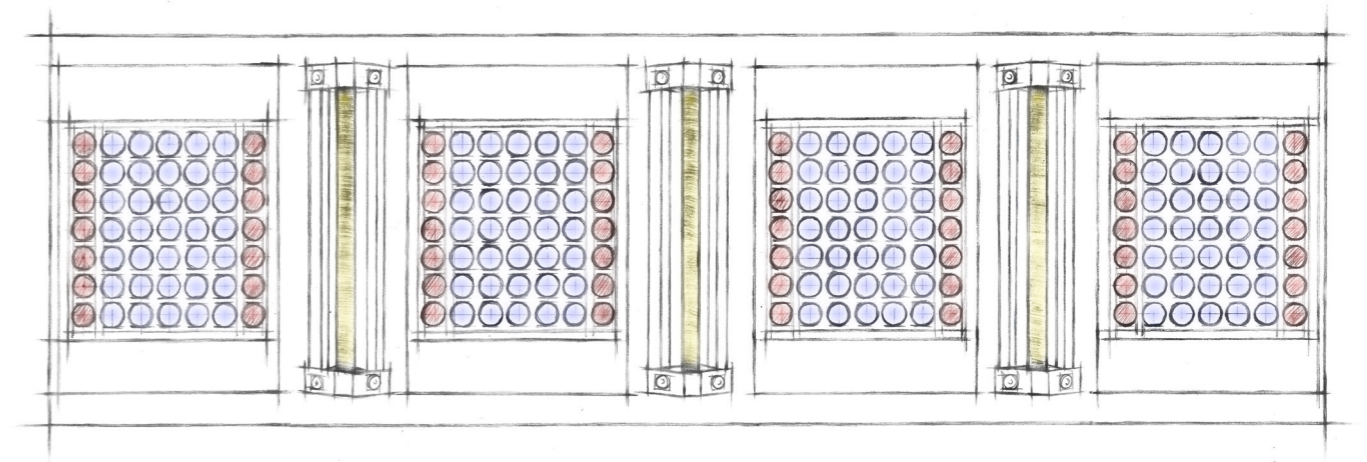

At the same time, aspherical lenses in front of the LEDs guarantee an absolutely homogeneous illumination of the face and décolleté. Progress that is immediately noticeable and, with the P9S, was also implemented in the leg and shoulder areas.