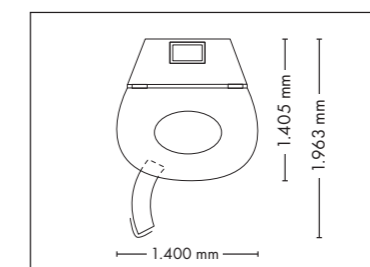

17.285,-

Lamps 52 x pureSunlight lamps (190 cm)
Nominal power 11 kW

180 W

UNIT DIMENSIONS

Closed (length x width x height)
1.400 mm x 1.405 mm x 2.180 mm

Open (length x width x height)
1.400 mm x 1.963 mm x 2.180 mm