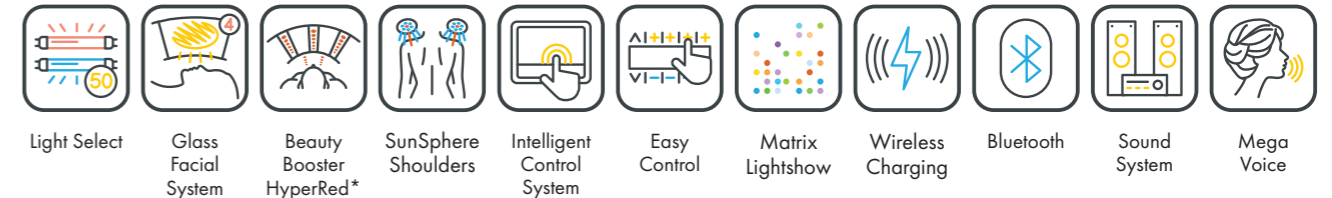

COLOR

STANDARD