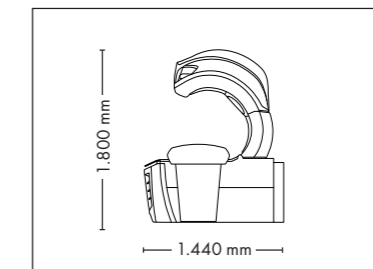

UNIT DIMENSIONS

Closed (length x width x height)
2.384 mm x 1.430 mm x 1.534 mm

Open (length x width x height)
2.384 mm x 1.430 mm x 1.942 mm

STANDARD

OPTIONAL FEATURES

1.790,- 1.425,- 995,-

POWER PACKAGE

2.650,-

UNIT DIMENSIONS

Closed (length x width x height)
2.384 mm x 1.430 mm x 1.534 mm

Open (length x width x height)
2.384 mm x 1.430 mm x 1.942 mm

STANDARD

OPTIONAL FEATURES

SOUND SYSTEM

POWER PACKAGE

ACCESSOIRES

UNIT DIMENSIONS

Closed (length x width x height)
2.330 mm x 1.610 mm x 1.480 mm

Open (length x width x height)
2.330 mm x 1.440 mm x 1.800 mm

COLOR

STANDARD

OPTIONAL FEATURES

1.290,- **1.790,-** **1.425,-** **995,-**
30 x (face, décolleté)