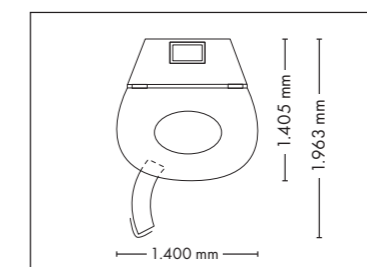

Optima		19.445,-
Lamps	48 x pureSunlight lamps (190 cm)	180 W
	4 x beautyLight lamps (120 cm)	36 W
	100 x Beauty Booster HyperRed	
Nominal power	10 kW	

UNIT DIMENSIONS

Closed (length x width x height)
1.400 mm x 1.405 mm x 2.180 mm

Open (length x width x height)
1.400 mm x 1.963 mm x 2.180 mm

STANDARD

OPTIONAL FEATURE

VibraNano

5.595,-

SOUND SYSTEM

Bluetooth

Sound System