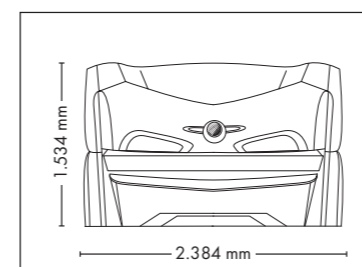

Nominal power min. 13,2 kW / max. 14,6 kW (with AC)

Colors are available for all UV-configurations

UNIT DIMENSIONS

Closed (length x width x height)
2.397 mm x 1.502 mm x 1.597 mm

Open (length x width x height)
2.397 mm x 1.502 mm x 1.998 mm

FULLY EQUIPED

UNIT DIMENSIONS

Closed (length x width x height)
2.384 mm x 1.603 mm x 1.539 mm

Open (length x width x height)
2.384 mm x 1.431 mm x 2.038 mm

STANDARD

OPTIONAL FEATURES

1.625,- 2.475,- 420,-

WELLNESS PACKAGE

UNIT DIMENSIONS

Closed (length x width x height)
2.384 mm x 1.430 mm x 1.534 mm

Open (length x width x height)
2.384 mm x 1.430 mm x 1.942 mm

STANDARD

OPTIONAL FEATURES

1.790,- 1.425,- 995,-

POWER PACKAGE

2.650,-

UNIT DIMENSIONS

Closed (length x width x height)
2.384 mm x 1.430 mm x 1.534 mm

Open (length x width x height)
2.384 mm x 1.430 mm x 1.942 mm

STANDARD

OPTIONAL FEATURES

SOUND SYSTEM

POWER PACKAGE

ACCESSOIRES