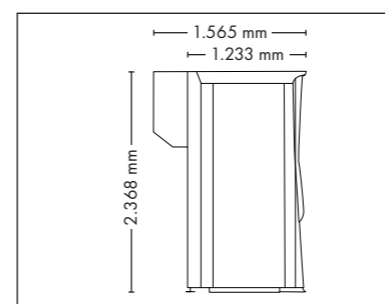

UNIT DIMENSIONS

Closed (length x width x height)
2.330 mm x 1.610 mm x 1.480 mm

Open (length x width x height)
2.330 mm x 1.440 mm x 1.800 mm

COLOR

STANDARD

OPTIONAL FEATURES

1.290,- **1.790,-** **1.425,-** **995,-**
30 x (face, décolleté)

4800

UNIT DIMENSIONS

Closed (length x width x height)
2.330 mm x 1.580 mm x 1.370 mm

Open (length x width x height)
2.330 mm x 1.440 mm x 1.710 mm

STANDARD

UV COMPONENTS AND PERFORMANCE

Price excl. VAT in Euro

Price excl. VAT in Euro

pureENERGY 5.0

23.585,-

Lamps 52 x pureSunlight lamps (200 cm)

180 W

Nominal power 9 kW

UNIT DIMENSIONS

Closed (length x width x height)
1.395 mm x 1.233 mm x 2.368 mm

Open (length x width x height)
1.395 mm x 1.843 mm x 2.368 mm

STANDARD

OPTIONAL FEATURES

1.425,- 5.595,-

SOUND SYSTEM

1.345,-

ACCESSOIRES

Price excl. VAT in Euro