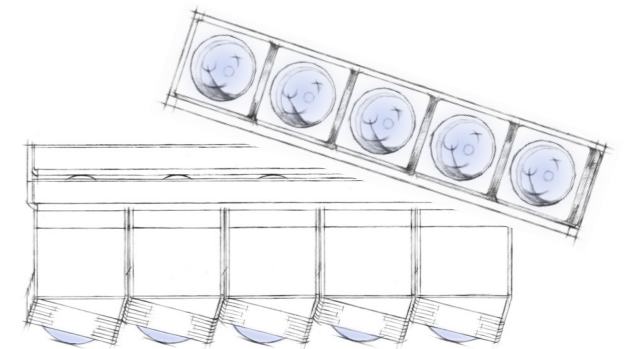

ATTENTION TO DETAIL

Particularly for an extra-beautiful tan of insteps and shins, the P9S uses special SunSphere components as a world first. Two groups, each with five angled UVA LEDs and aspherical glass lenses, guarantee excellent tanning results.