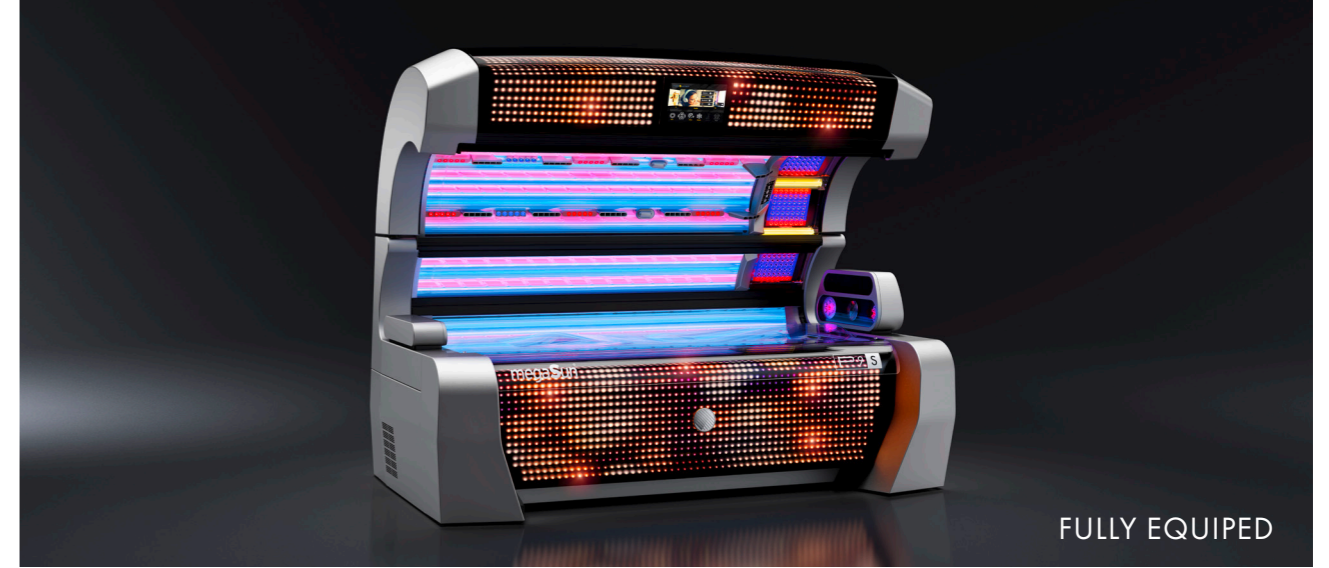

UV COMPONENTS AND PERFORMANCE

Price excl. VAT in Euro

TWIN POWER (160W/120W) **67.695,-**

ULTRA POWER (160W/180W) **67.695,-**

P9S vitaSun

Canopy	13 x pureSunlight lamps (170 cm)	max. 200 W
	6 x smartSunlight lamps (170 cm)	max. 200 W
	7 x blueSunlight lamps (170 cm)	max. 200 W
	4 x SunSphere Facials	max. 120 W
	2 x SunSphere Shoulders	max. 20 W
	16 x Beauty Booster HyperRed (décolleté, legs)	
	24 x Blaue Booster (décolleté, legs)	
Bench	12 x pureSunlight lamps (190 cm)	max. 200 W
	6 x smartSunlight Röhre (190 cm)	max. 200 W
	6 x blueSunlight Röhre (190 cm)	max. 200 W

P9S hybridSun

Canopy	18 x pureSunlight lamps (170 cm)	max. 200 W
	8 x smartSunlight lamps (170 cm)	max. 200 W
	4 x SunSphere Facials	max. 120 W
	2 x SunSphere Shoulders	max. 20 W
	40 x Beauty Booster HyperRed (décolleté, legs)	
Bench	16 x pureSunlight lamps (190 cm)	max. 200 W
	8 x smartSunlight lamps (190 cm)	max. 200 W

P9S extraSun

Canopy	20 x pureSunlight lamps (170 cm)	max. 200 W
	6 x extraSunlight lamps (170 cm)	max. 200 W
	4 x SunSphere Facials	max. 120 W
	2 x SunSphere Shoulders	max. 20 W
	40 x Beauty Booster HyperRed (décolleté, legs)	
Bench	24 x pureSunlight lamps (190 cm)	max. 200 W

P9S smartSun

Canopy	26 x smartSunlight lamps (170 cm)	max. 200 W
	4 x SunSphere Facials	max. 120 W
	2 x SunSphere Shoulders	max. 20 W
	40 x Beauty Booster HyperRed (décolleté, legs)	
Bench	24 x smartSunlight lamps (190 cm)	max. 200 W

Nominal power min. 11,1 kW / max. 12,5 kW (with AC)

FULLY EQUIPED

UNIT DIMENSIONS

Closed (length x width x height)
2.397 mm x 1.502 mm x 1.597 mm