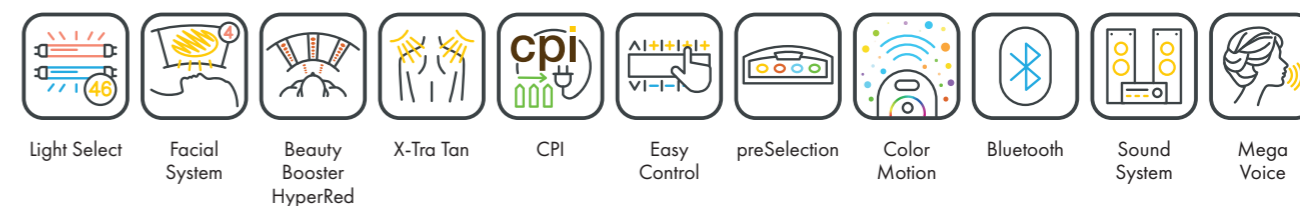

6900 ALPHA EXTRASUN

UV COMPONENTS AND PERFORMANCE

Price excl. VAT in Euro

6900 alpha extraSun

43.195,-

Canopy	20 x pureSunlight lamps (180 cm)	max. 200 W
	6 x extraSunlight lamps (180 cm)	max. 200 W
	4 x pureFacials	max. 500 W
	2 x Shoulder tanner	250 W
	40 x Beauty Booster HyperRed (face, décolleté)	
Bench	20 x pureSunlight lamps (190 cm)	max. 200 W
Nominal power	14 kW (with AC)	

UNIT DIMENSIONS

Closed (length x width x height)
2.384 mm x 1.430 mm x 1.534 mm

Open (length x width x height)
2.384 mm x 1.430 mm x 1.942 mm

STANDARD

OPTIONAL FEATURES

1.790,- 1.425,- 995,-

POWER PACKAGE

2.650,-