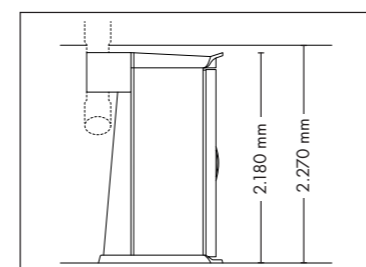

4800

UNIT DIMENSIONS

Closed (length x width x height)
2.330 mm x 1.580 mm x 1.370 mm

Open (length x width x height)
2.330 mm x 1.440 mm x 1.710 mm

STANDARD

UV COMPONENTS AND PERFORMANCE

Price excl. VAT in Euro

17.285,-

Lamps 52 x pureSunlight lamps (190 cm)
Nominal power 11 kW

180 W

UNIT DIMENSIONS

Closed (length x width x height)
1.400 mm x 1.405 mm x 2.180 mm

Open (length x width x height)
1.400 mm x 1.963 mm x 2.180 mm

UNIT DIMENSIONS

Closed (length x width x height)
1.400 mm x 1.405 mm x 2.180 mm

Open (length x width x height)
1.400 mm x 1.963 mm x 2.180 mm

STANDARD

WELLNESS PACKAGE

1.890,-

ACCESSOIRES

Price excl. VAT in Euro