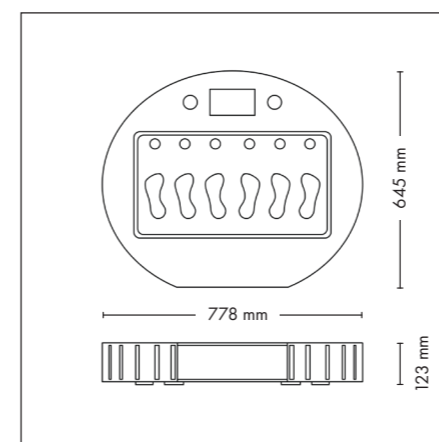

4800

UNIT DIMENSIONS

Closed (length x width x height)
2.330 mm x 1.580 mm x 1.370 mm

Open (length x width x height)
2.330 mm x 1.440 mm x 1.710 mm

STANDARD

UV COMPONENTS AND PERFORMANCE

Price excl. VAT in Euro

UNIT DIMENSIONS

Closed (length x width x height)
1.400 mm x 1.405 mm x 2.180 mm

Open (length x width x height)
1.400 mm x 1.963 mm x 2.180 mm

STANDARD

WELLNESS PACKAGE

1.890,-

ACCESSOIRES

Price excl. VAT in Euro

- Exhaust air duct with Exhaust air hose (Ø 300 mm, white, length 3 m, 2 hose clamps) 195,-
- Loudspeakers 185,-
- megaTimer 350,-

VIBRANANO

UNIT DIMENSIONS (length x width x height)

Option 1 (length x width x height)
778 mm x 645 mm x 123 mm

Option 2 (length x width x height)
762 mm x 572 mm x 123 mm

MODEL	Price excl. VAT in Euro
vibraNano	5.595,-

AVAILABLE FOR EVERY TOWER SERIES

- Option 1: pureEnergy 5.0
- Option 2: Tower smartSun, Tower hybridSun, Optima, space 3000, space 2000, Beauty Shaper, mon amie Tower, Tower revolutionD