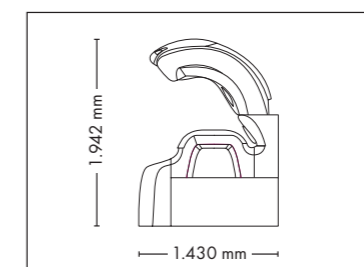

UNIT DIMENSIONS

Closed (length x width x height)
2.384 mm x 1.430 mm x 1.534 mm

Open (length x width x height)
2.384 mm x 1.430 mm x 1.942 mm

STANDARD

OPTIONAL FEATURES

1.790,- 1.425,- 995,-

POWER PACKAGE

2.650,-

UNIT DIMENSIONS

Closed (length x width x height)
2.384 mm x 1.430 mm x 1.534 mm

Open (length x width x height)
2.384 mm x 1.430 mm x 1.942 mm

STANDARD

OPTIONAL FEATURES

SOUND SYSTEM

POWER PACKAGE

ACCESSOIRES