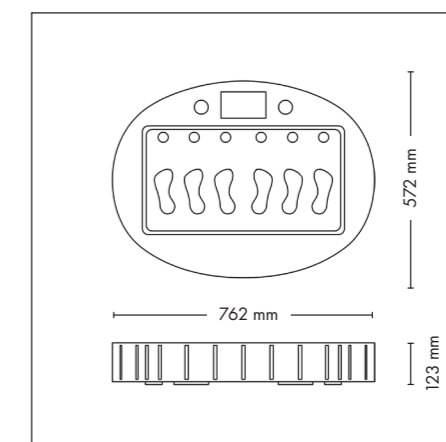

4800

UNIT DIMENSIONS

Closed (length x width x height)
2.330 mm x 1.580 mm x 1.370 mm

Open (length x width x height)
2.330 mm x 1.440 mm x 1.710 mm

STANDARD

UV COMPONENTS AND PERFORMANCE

Price excl. VAT in Euro

UNIT DIMENSIONS

Closed (length x width x height)
1.400 mm x 1.405 mm x 2.180 mm

Open (length x width x height)
1.400 mm x 1.963 mm x 2.180 mm

STANDARD

WELLNESS PACKAGE

1.890,-

ACCESSOIRES

Price excl. VAT in Euro

- Exhaust air duct with Exhaust air hose (Ø 300 mm, white, length 3 m, 2 hose clamps) 195,-
- Loudspeakers 185,-
- megaTimer 350,-

VIBRANANO

UNIT DIMENSIONS (length x width x height)

Option 1 (length x width x height)
778 mm x 645 mm x 123 mm

Option 2 (length x width x height)
762 mm x 572 mm x 123 mm

MODEL	Price excl. VAT in Euro
vibraNano	5.595,-

AVAILABLE FOR EVERY TOWER SERIES

- Option 1: pureEnergy 5.0
- Option 2: Tower smartSun, Tower hybridSun, Optima, space 3000, space 2000, Beauty Shaper, mon amie Tower, Tower revolutionD