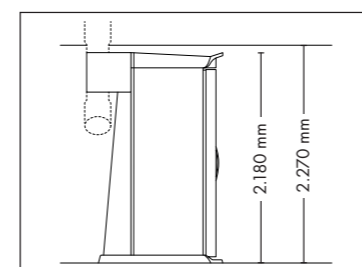

UNIT DIMENSIONS

Closed (length x width x height)
2.330 mm x 1.610 mm x 1.480 mm

Open (length x width x height)
2.330 mm x 1.440 mm x 1.800 mm

COLOR

STANDARD

OPTIONAL FEATURES

1.290,- **1.790,-** **1.425,-** **995,-**
30 x (face, décolleté)

4800

UNIT DIMENSIONS

Closed (length x width x height)
2.330 mm x 1.580 mm x 1.370 mm

Open (length x width x height)
2.330 mm x 1.440 mm x 1.710 mm

STANDARD

UV COMPONENTS AND PERFORMANCE

Price excl. VAT in Euro

Optima		19.445,-
Lamps	48 x pureSunlight lamps (190 cm)	180 W
	4 x beautyLight lamps (120 cm)	36 W
	100 x Beauty Booster HyperRed	
Nominal power	10 kW	

UNIT DIMENSIONS

Closed (length x width x height)
1.400 mm x 1.405 mm x 2.180 mm