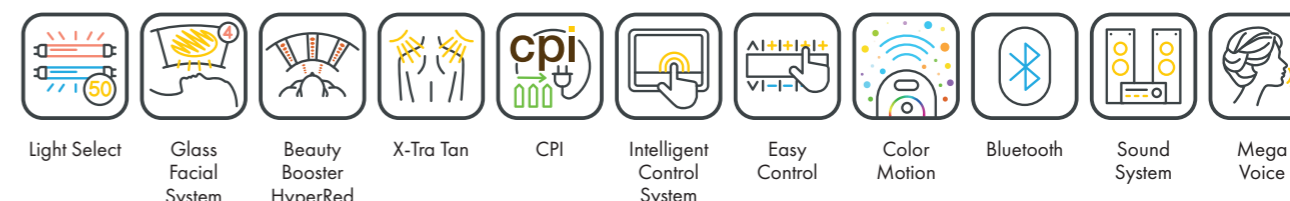

Colors are available for all UV-configurations

UNIT DIMENSIONS

Closed (length x width x height)
2.384 mm x 1.430 mm x 1.713 mm

Open (length x width x height)
2.384 mm x 1.430 mm x 2.087 mm

COLOR

STANDARD

STANDARD