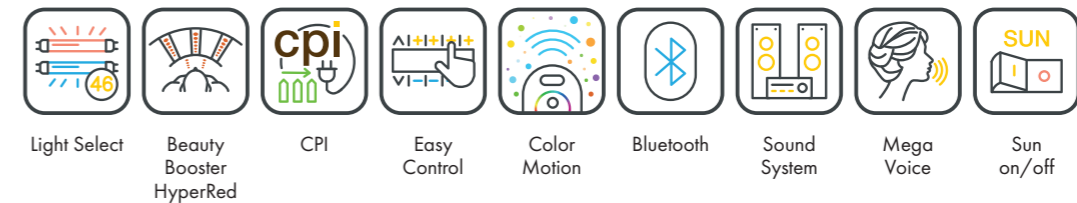

STANDARD

OPTIONAL FEATURES

1.790,- 995,-

ACCESSOIRES

Price excl. VAT in Euro

• Exhaust air duct	440,-
• Exhaust air hose (Ø 300 mm, white, length 3 m, 2 hose clamps)	145,-
• Thermostatic cabin temperature controlling	280,-
• megaTimer	350,-