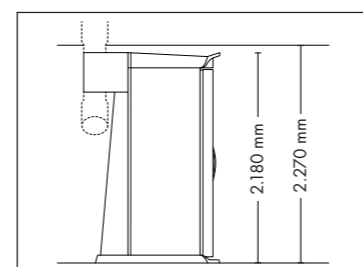

SOLARIUM - TOWER

UNIT DIMENSIONS

Closed (length x width x height)
1.400 mm x 1.405 mm x 2.180 mm

Open (length x width x height)
1.400 mm x 1.963 mm x 2.180 mm

COLOR

STANDARD

OPTIONAL FEATURES

5.595,- 1.065,-

UNIT DIMENSIONS

Closed (length x width x height)
1.400 mm x 1.405 mm x 2.180 mm

Open (length x width x height)
1.400 mm x 1.963 mm x 2.180 mm

STANDARD

WELLNESS PACKAGE

1.890,-

ACCESSOIRES

Price excl. VAT in Euro

UNIT DIMENSIONS

Closed (length x width x height)
2.384 mm x 1.430 mm x 1.534 mm

Open (length x width x height)
2.384 mm x 1.430 mm x 1.942 mm

STANDARD

OPTIONAL FEATURES

1.790,- 995,-

ACCESSOIRES

Price excl. VAT in Euro