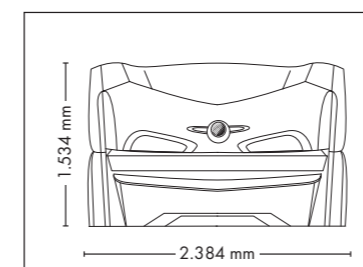

Nominal power min. 13,2 kW / max. 14,6 kW (with AC)

Colors are available for all UV-configurations

UNIT DIMENSIONS

Closed (length x width x height)
2.397 mm x 1.502 mm x 1.597 mm

Open (length x width x height)
2.397 mm x 1.502 mm x 1.998 mm

UNIT DIMENSIONS

Closed (length x width x height)
2.384 mm x 1.430 mm x 1.534 mm

Open (length x width x height)
2.384 mm x 1.430 mm x 1.942 mm

STANDARD

OPTIONAL FEATURES

1.790,- 1.425,- 995,-

POWER PACKAGE

2.650,-

UNIT DIMENSIONS

Closed (length x width x height)
2.384 mm x 1.430 mm x 1.534 mm

Open (length x width x height)
2.384 mm x 1.430 mm x 1.942 mm

STANDARD

OPTIONAL FEATURES

SOUND SYSTEM

POWER PACKAGE

ACCESSOIRES