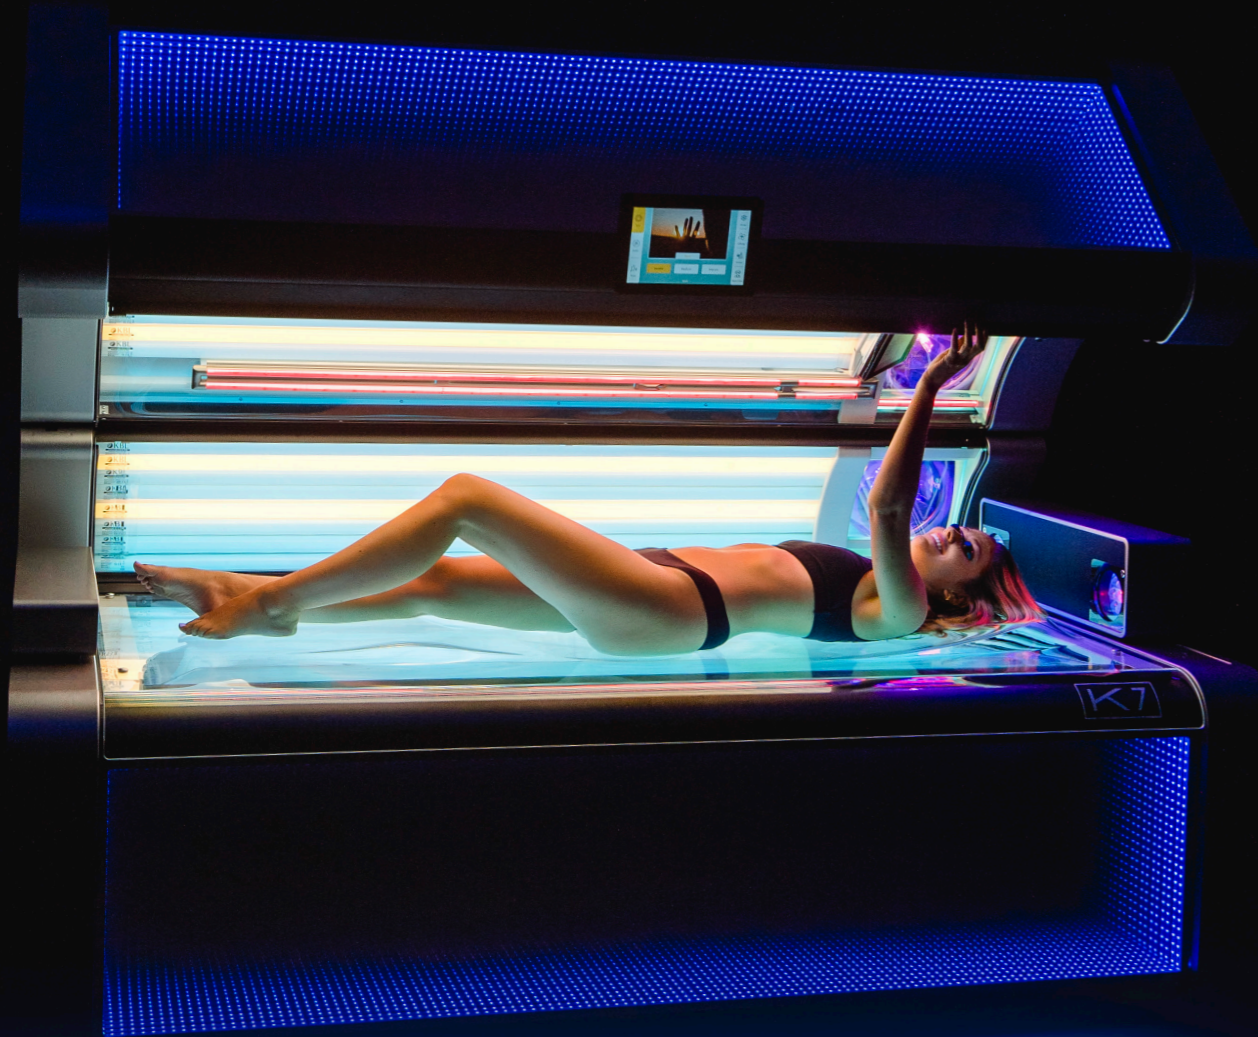

BLUE SUNLIGHT

P9S vitaSun

P9 vitaSun

K-Series vitaSun

SPECIALLY AVAILABLE FOR THE K-SERIES TANNING BEDS, P9S AND P9.

FORM FOLLOWS
SUNSHINE

K SERIES

DISCOVER THE LATEST MEGASUN DEVICE SERIES