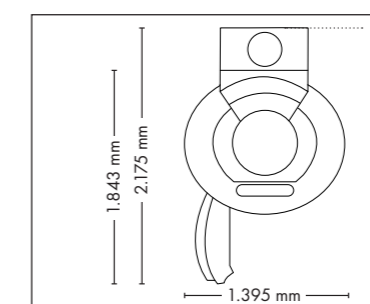

UNIT DIMENSIONS

Closed (length x width x height)
2.384 mm x 1.430 mm x 1.534 mm

Open (length x width x height)
2.384 mm x 1.430 mm x 1.942 mm

STANDARD

OPTIONAL FEATURES

1.790,- 1.425,- 995,-

POWER PACKAGE

2.650,-

UNIT DIMENSIONS

Closed (length x width x height)
2.330 mm x 1.610 mm x 1.480 mm

Open (length x width x height)
2.330 mm x 1.440 mm x 1.800 mm

COLOR

STANDARD

OPTIONAL FEATURES

1.290,- **1.790,-** **1.425,-** **995,-**
30 x (face, décolleté)

Price excl. VAT in Euro

pureENERGY 5.0

23.585,-

Lamps 52 x pureSunlight lamps (200 cm)

180 W

Nominal power 9 kW

UNIT DIMENSIONS

Closed (length x width x height)
1.395 mm x 1.233 mm x 2.368 mm

Open (length x width x height)
1.395 mm x 1.843 mm x 2.368 mm

STANDARD

OPTIONAL FEATURES

1.425,- 5.595,-

SOUND SYSTEM

1.345,-

ACCESSOIRES

Price excl. VAT in Euro