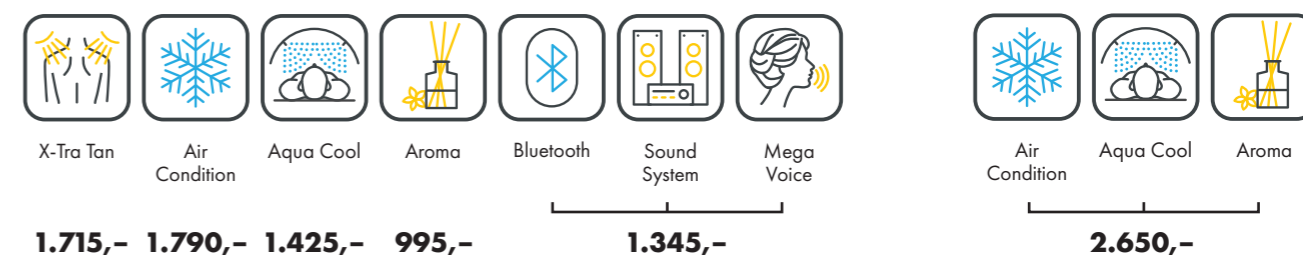

Nominal power min. 13,2 kW / max. 14,6 kW (with AC)

Colors are available for all UV-configurations

UNIT DIMENSIONS

Closed (length x width x height)
2.397 mm x 1.502 mm x 1.597 mm

Open (length x width x height)
2.397 mm x 1.502 mm x 1.998 mm

Price excl. VAT in Euro

		electronic Power	cpu energy
6700 alpha	SUPER (100W/120W)	31.295,-	32.735,-
	SUPER POWER (160W/120W)	32.535,-	33.915,-
	ULTRA POWER (160W/180W)	34.075,-	35.455,-
Canopy	26 x pureSunlight lamps (180 cm) 4 x pureFacials		max. 160 W max. 500 W
Bench	20 x pureSunlight lamps (190 cm)		max. 180 W
Nominal power	SUPER	11 kW (with AC)	
	SUPER POWER	13 kW (with AC)	
	ULTRA POWER	14 kW (with AC)	

UNIT DIMENSIONS

Closed (length x width x height)
2.384 mm x 1.430 mm x 1.534 mm

Open (length x width x height)
2.384 mm x 1.430 mm x 1.942 mm

STANDARD

OPTIONAL FEATURES

SOUND SYSTEM

POWER PACKAGE

ACCESSOIRES