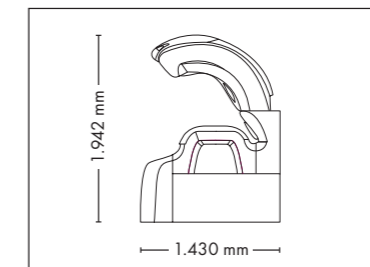

UNIT DIMENSIONS

Closed (length x width x height)
2.384 mm x 1.430 mm x 1.534 mm

Open (length x width x height)
2.384 mm x 1.430 mm x 1.942 mm

STANDARD

OPTIONAL FEATURES

1.790,- 995,-

ACCESSOIRES

Price excl. VAT in Euro