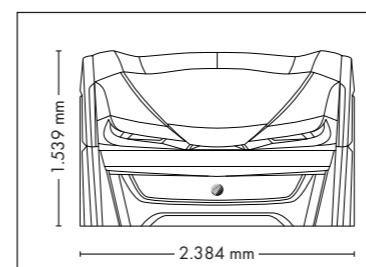

Nominal power min. 11,1 kW / max. 12,5 kW (with AC)

FULLY EQUIPED

UNIT DIMENSIONS

Closed (length x width x height)
2.397 mm x 1.502 mm x 1.597 mm

Open (length x width x height)
2.397 mm x 1.502 mm x 1.998 mm

Nominal power min. 13,2 kW / max. 14,6 kW (with AC)

Colors are available for all UV-configurations

UNIT DIMENSIONS

Closed (length x width x height)
2.397 mm x 1.502 mm x 1.597 mm

Open (length x width x height)
2.397 mm x 1.502 mm x 1.998 mm

FULLY EQUIPED

UNIT DIMENSIONS

Closed (length x width x height)
2.384 mm x 1.603 mm x 1.539 mm

Open (length x width x height)
2.384 mm x 1.431 mm x 2.038 mm

STANDARD

OPTIONAL FEATURES

1.625,- 2.475,- 420,-

WELLNESS PACKAGE

UNIT DIMENSIONS

Closed (length x width x height)
2.384 mm x 1.430 mm x 1.534 mm

Open (length x width x height)
2.384 mm x 1.430 mm x 1.942 mm

STANDARD

OPTIONAL FEATURES

1.790,- 1.425,- 995,-

POWER PACKAGE

2.650,-