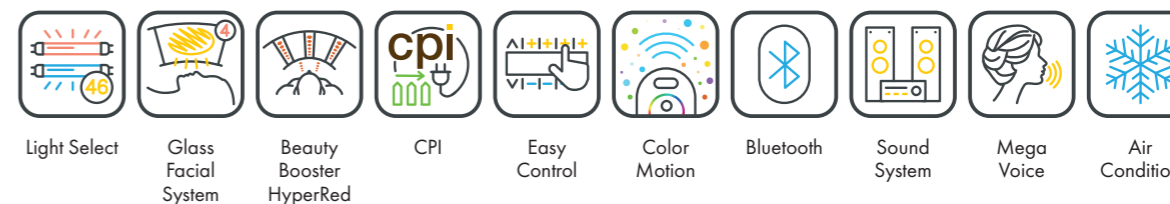

FULLY EQUIPED

UNIT DIMENSIONS

Closed (length x width x height)
2.384 mm x 1.603 mm x 1.539 mm

Open (length x width x height)
2.384 mm x 1.431 mm x 2.038 mm

STANDARD

OPTIONAL FEATURES

1.625,- 2.475,- 420,-

WELLNESS PACKAGE