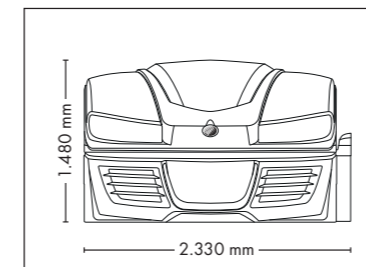

PURE BEAUTY

UNIT DIMENSIONS

Closed (length x width x height)
2.330 mm x 1.610 mm x 1.480 mm

Open (length x width x height)
2.330 mm x 1.440 mm x 1.800 mm

LIGHT COMPONENTS AND PERFORMANCE

Price excl. VAT in Euro

pureBeauty		27.795,-
Canopy	26 x beautyLight lamps (210 cm) 90 x Beauty Booster HyperRed	max. 180 W
Bench	16 x beautyLight lamps (190 cm)	max. 120 W
Nominal power	9 kW (with AC)	

STANDARD

OPTIONAL FEATURES

1.790,- 1.425,- 995,- 1065,-

SOUND SYSTEM

1.345,-

POWER PACKAGE

2.650,-

ACCESSOIRES

Price excl. VAT in Euro

• Exhaust air duct	440,-
• Exhaust air hose (Ø 300 mm, white, length 3 m, 2 hose clamps)	145,-
• Thermostatic cabin temperature controlling	280,-
• megaTimer	350,-