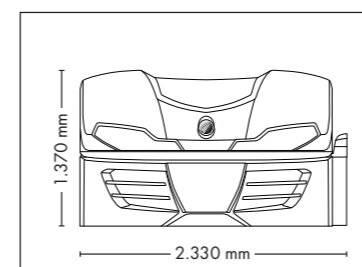

UNIT DIMENSIONS

Closed (length x width x height)
2.384 mm x 1.430 mm x 1.534 mm

Open (length x width x height)
2.384 mm x 1.430 mm x 1.942 mm

STANDARD

OPTIONAL FEATURES

1.790,- 1.425,- 995,-

POWER PACKAGE

2.650,-

UNIT DIMENSIONS

Closed (length x width x height)
2.384 mm x 1.430 mm x 1.534 mm

Open (length x width x height)
2.384 mm x 1.430 mm x 1.942 mm

STANDARD

OPTIONAL FEATURES

SOUND SYSTEM

POWER PACKAGE

ACCESSOIRES

UNIT DIMENSIONS

Closed (length x width x height)
2.330 mm x 1.610 mm x 1.480 mm

Open (length x width x height)
2.330 mm x 1.440 mm x 1.800 mm

COLOR

STANDARD

OPTIONAL FEATURES

1.290,- **1.790,-** **1.425,-** **995,-**
30 x (face, décolleté)

4800

UNIT DIMENSIONS

Closed (length x width x height)
2.330 mm x 1.580 mm x 1.370 mm

Open (length x width x height)
2.330 mm x 1.440 mm x 1.710 mm

STANDARD

UV COMPONENTS AND PERFORMANCE

Price excl. VAT in Euro