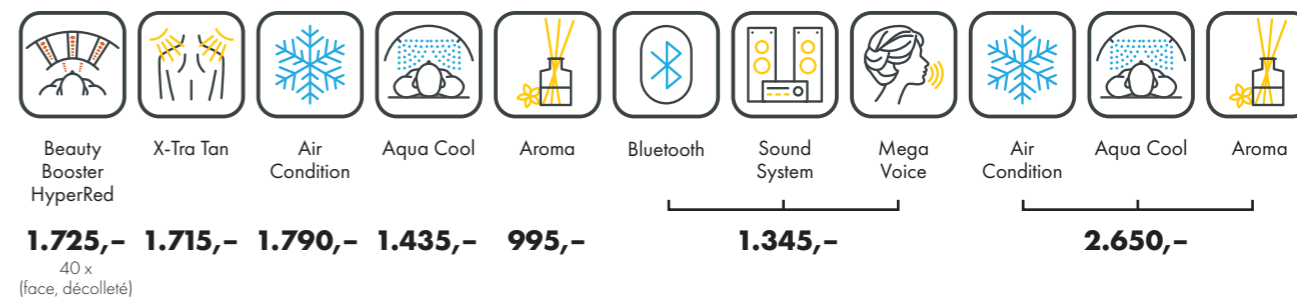

Nominal power min. 13,2 kW / max. 14,6 kW (with AC)

Colors are available for all UV-configurations

UNIT DIMENSIONS

Closed (length x width x height)
2.397 mm x 1.502 mm x 1.597 mm

Open (length x width x height)
2.397 mm x 1.502 mm x 1.998 mm

UV COMPONENTS AND PERFORMANCE Price excl. VAT in Euro

	electronic Power	cpi energy
6800 alpha smartSun	34.585,-	36.025,-
Canopy	26 x smartSunlight lamps (180 cm) 4 x pureFacials	max. 160 W max. 500 W
Bench	20 x smartSunlight lamps (190 cm)	max. 180 W
Nominal power	14 kW (with AC)	

UNIT DIMENSIONS

Closed (length x width x height)
2.384 mm x 1.430 mm x 1.534 mm

Open (length x width x height)
2.384 mm x 1.430 mm x 1.942 mm

STANDARD

OPTIONAL FEATURES

SOUND SYSTEM

POWER PACKAGE

ACCESSOIRES