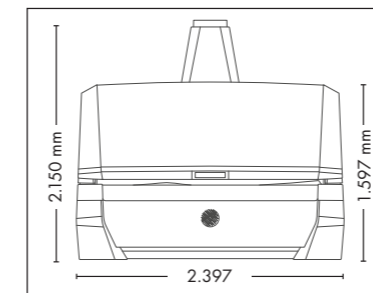

P9S smartSun

Canopy	26 x smartSunlight lamps (170 cm)	max. 200 W
	4 x SunSphere Facials	max. 120 W
	2 x SunSphere Shoulders	max. 20 W
	40 x Beauty Booster HyperRed (décolleté, legs)	
Bench	24 x smartSunlight lamps (190 cm)	max. 200 W

Nominal power min. 11,1 kW / max. 12,5 kW (with AC)

FULLY EQUIPED

UNIT DIMENSIONS

Closed (length x width x height)
2.397 mm x 1.502 mm x 1.597 mm

Open (length x width x height)
2.397 mm x 1.502 mm x 1.998 mm

Nominal power min. 13,2 kW / max. 14,6 kW (with AC)

Colors are available for all UV-configurations

UNIT DIMENSIONS

Closed (length x width x height)
2.397 mm x 1.502 mm x 1.597 mm

Open (length x width x height)
2.397 mm x 1.502 mm x 1.998 mm