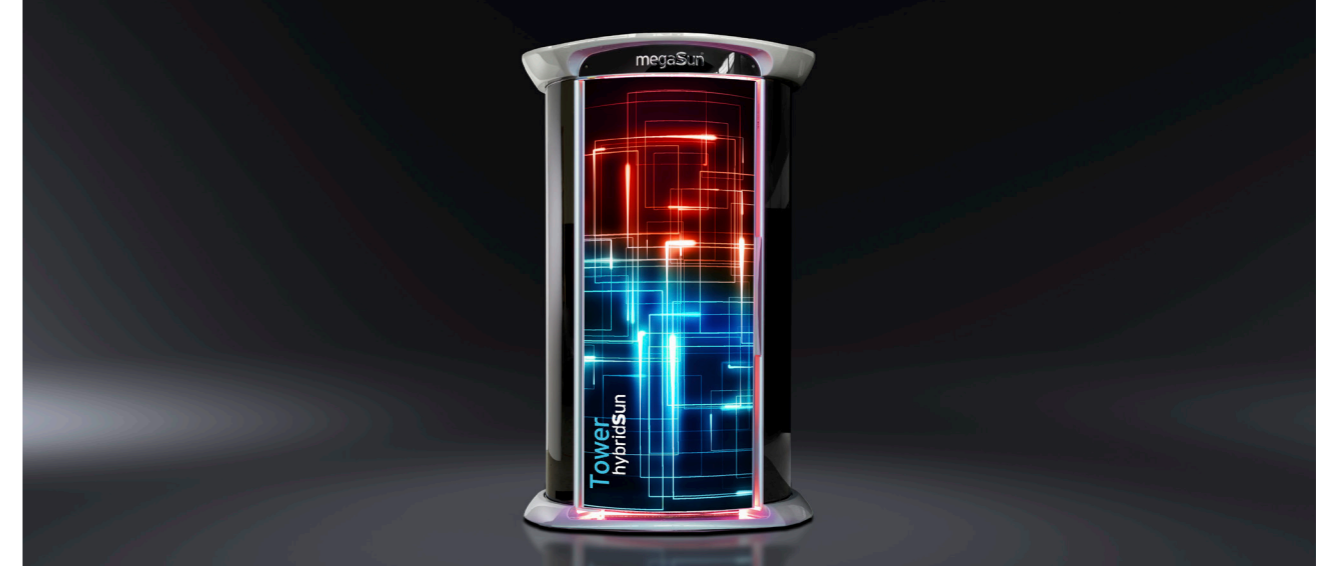

UNIT DIMENSIONS

Closed (length x width x height)
1.400 mm x 1.405 mm x 2.180 mm

Open (length x width x height)
1.400 mm x 1.963 mm x 2.180 mm

STANDARD

OPTIONAL FEATURE

VibraNano

5.595,-

SOUND SYSTEM

Bluetooth

Sound System

Mega Voice

1.345,-

WELLNESS PACKAGE

Aqua Cool

Aroma

1.890,-

ACCESSOIRES

Price excl. VAT in Euro

• Exhaust air duct with Exhaust air hose (Ø 300 mm, white, length 3 m, 2 hose clamps)	195,-
• Loudspeakers	185,-
• megaTimer	350,-