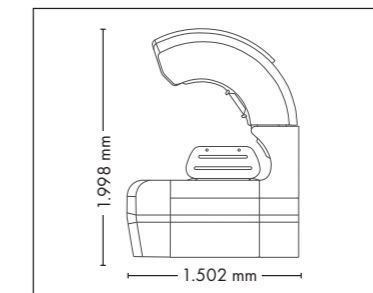

Nominal power min. 11,1 kW / max. 12,5 kW (with AC)

FULLY EQUIPED

UNIT DIMENSIONS

Closed (length x width x height)
2.397 mm x 1.502 mm x 1.597 mm

Open (length x width x height)
2.397 mm x 1.502 mm x 1.998 mm

Nominal power min. 13,2 kW / max. 14,6 kW (with AC)

Colors are available for all UV-configurations

UNIT DIMENSIONS

Closed (length x width x height)
2.397 mm x 1.502 mm x 1.597 mm

Open (length x width x height)
2.397 mm x 1.502 mm x 1.998 mm