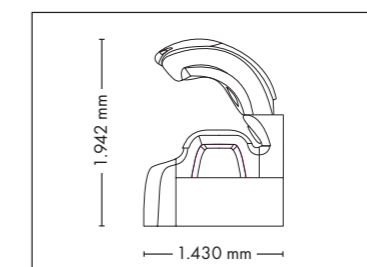

UNIT DIMENSIONS

Closed (length x width x height)
2.384 mm x 1.430 mm x 1.534 mm

Open (length x width x height)
2.384 mm x 1.430 mm x 1.942 mm

STANDARD

OPTIONAL FEATURES

1.790,- 1.425,- 995,-

POWER PACKAGE

2.650,-

UNIT DIMENSIONS

Closed (length x width x height)
2.384 mm x 1.430 mm x 1.534 mm

Open (length x width x height)
2.384 mm x 1.430 mm x 1.942 mm

STANDARD

OPTIONAL FEATURES

SOUND SYSTEM

POWER PACKAGE

ACCESSOIRES