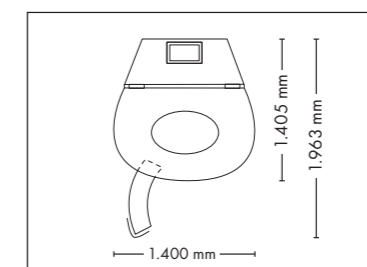

SOLARIUM - TOWER

UNIT DIMENSIONS

Closed (length x width x height)
1.400 mm x 1.405 mm x 2.180 mm

Open (length x width x height)
1.400 mm x 1.963 mm x 2.180 mm

COLOR

STANDARD

OPTIONAL FEATURES

5.595,- 1.065,-

UNIT DIMENSIONS

Closed (length x width x height)
1.400 mm x 1.405 mm x 2.180 mm

Open (length x width x height)
1.400 mm x 1.963 mm x 2.180 mm

STANDARD

WELLNESS PACKAGE

1.890,-

ACCESSOIRES

Price excl. VAT in Euro