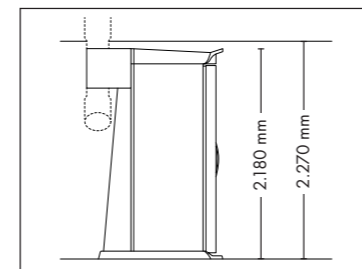

SOLARIUM - TOWER

UNIT DIMENSIONS

Closed (length x width x height)
1.400 mm x 1.405 mm x 2.180 mm

Open (length x width x height)
1.400 mm x 1.963 mm x 2.180 mm

COLOR

STANDARD

OPTIONAL FEATURES

5.595,- 1.065,-

UNIT DIMENSIONS

Closed (length x width x height)
1.400 mm x 1.405 mm x 2.180 mm

Open (length x width x height)
1.400 mm x 1.963 mm x 2.180 mm

STANDARD

WELLNESS PACKAGE

1.890,-

ACCESSOIRES

Price excl. VAT in Euro

UNIT DIMENSIONS

Closed (length x width x height)
2.384 mm x 1.430 mm x 1.534 mm

Open (length x width x height)
2.384 mm x 1.430 mm x 1.942 mm

STANDARD

OPTIONAL FEATURES

1.790,- 995,-

ACCESSOIRES

Price excl. VAT in Euro