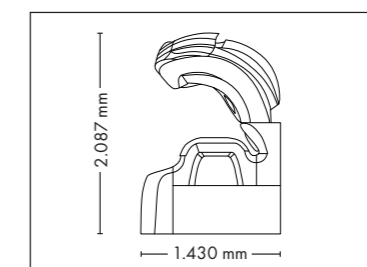

Nominal power min. 11,1 kW / max. 12,5 kW (with AC)

FULLY EQUIPED

UNIT DIMENSIONS

Closed (length x width x height)
2.397 mm x 1.502 mm x 1.597 mm

Open (length x width x height)
2.397 mm x 1.502 mm x 1.998 mm

Nominal power min. 13,2 kW / max. 14,6 kW (with AC)

Colors are available for all UV-configurations

UNIT DIMENSIONS

Closed (length x width x height)
2.397 mm x 1.502 mm x 1.597 mm

Open (length x width x height)
2.397 mm x 1.502 mm x 1.998 mm

Colors are available for all UV-configurations

UNIT DIMENSIONS

Closed (length x width x height)
2.384 mm x 1.430 mm x 1.713 mm

Open (length x width x height)
2.384 mm x 1.430 mm x 2.087 mm

COLOR

STANDARD

STANDARD