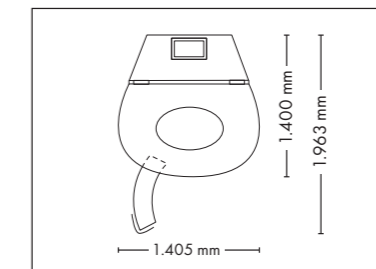

UNIT DIMENSIONS

Closed (length x width x height)
2.384 mm x 1.430 mm x 1.534 mm

Open (length x width x height)
2.384 mm x 1.430 mm x 1.942 mm

STANDARD

OPTIONAL FEATURES

1.790,- 1.425,- 995,-

POWER PACKAGE

2.650,-

UNIT DIMENSIONS

Closed (length x width x height)
2.330 mm x 1.610 mm x 1.480 mm

Open (length x width x height)
2.330 mm x 1.440 mm x 1.800 mm

COLOR

STANDARD

OPTIONAL FEATURES

1.290,- **1.790,-** **1.425,-** **995,-**
30 x (face, décolleté)

Nominal power 11 kW

UNIT DIMENSIONS

Closed (length x width x height)
1.400 mm x 1.405 mm x 2.180 mm

Open (length x width x height)
1.400 mm x 1.963 mm x 2.180 mm

STANDARD

Smart Sunlight

Easy Control

Body Fan

Closed (length x width x height)
1.400 mm x 1.405 mm x 2.180 mm

Open (length x width x height)
1.400 mm x 1.963 mm x 2.180 mm

STANDARD

OPTIONAL FEATURE

VibraNano

5.595,-

SOUND SYSTEM

Bluetooth