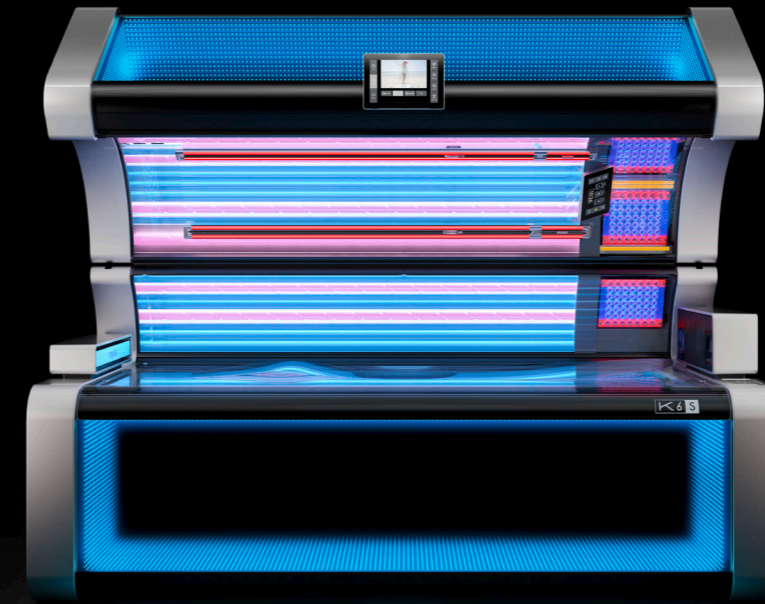

LIGHTSELECT

Strong design meets innovative technology.

A mesmerizing combination of form and light, creates a whole new feeling of ultimate relaxation during a short holiday. The UV spectra, which are perfectly adjusted by KBL, stimulate vitamin D formation, caress the skin with red light, strengthen the immune system and give a natural tan. It's your choice.

K7 S

Infinity Mirror | extraSun

K6 S

Infinity Mirror | hybridSun

K7

Infinity Mirror | vitaSun

Dimensions (of the K7S, K6S, K7, K6 and K5)	Length x Width x Height
Closed:	2.300 mm x 1.349 mm x 1.397 mm
Open:	2.300 mm x 1.271 mm x 1.947 mm
Hight with exhaust:	2.096 mm