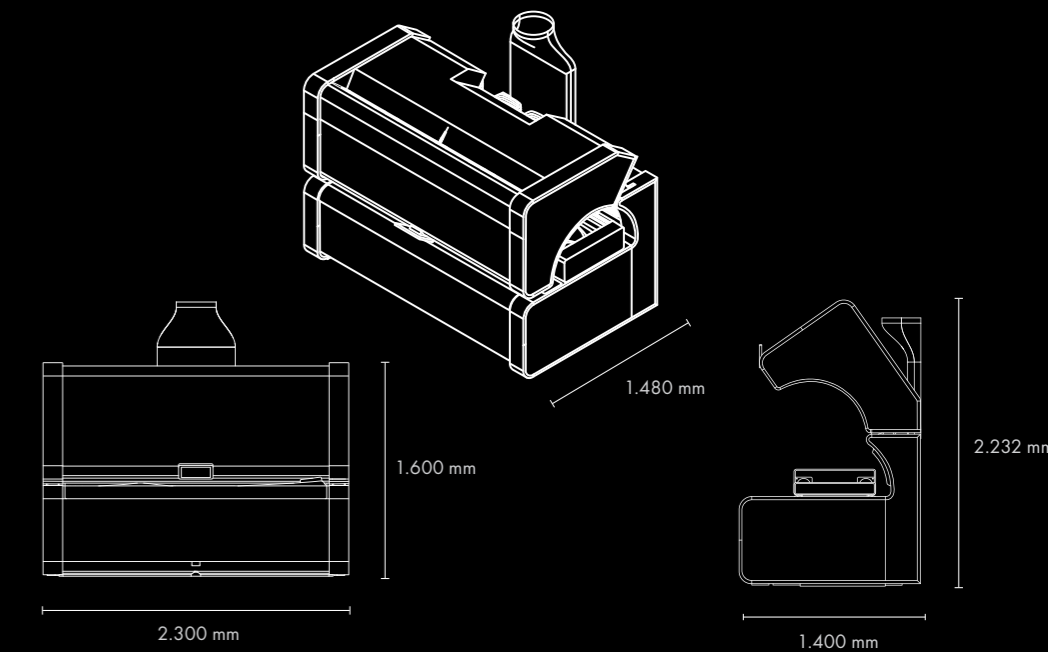

**Dimensions**

	(Length x Width x Height)
Closed:	2.300 mm x 1.480 mm x 1.600 mm
Open:	2.300 mm x 1.400 mm x 2.232 mm