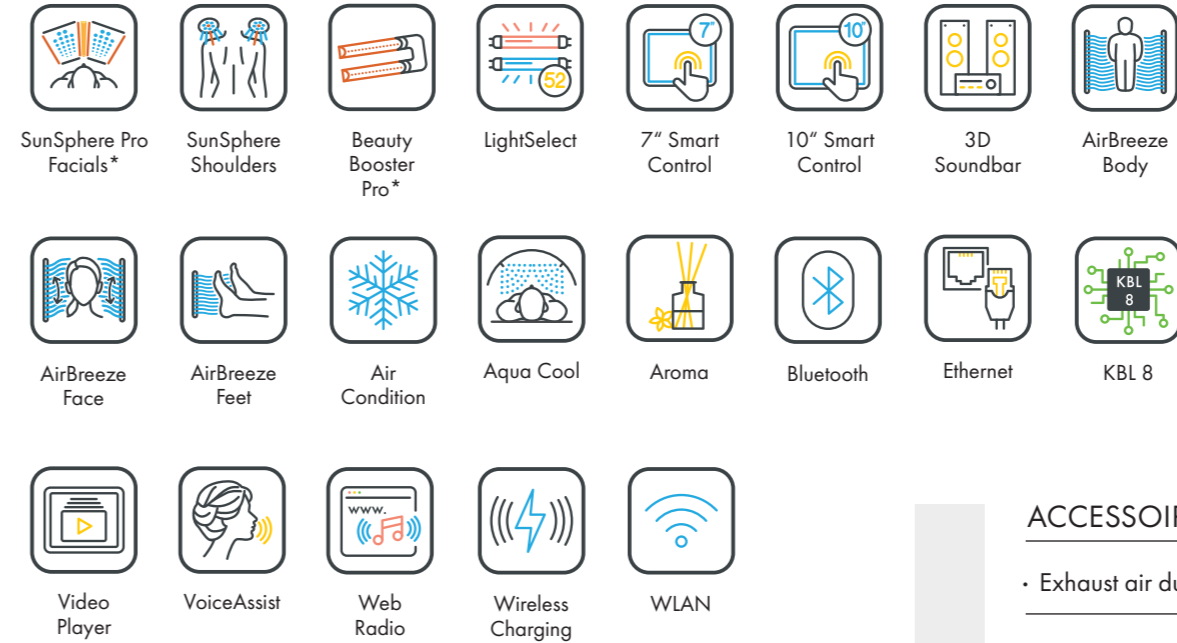

K9S

DECOR AND POWER SYSTEM

PRICE EXCL. VAT IN EURO
cpi energy

K9S | InfinityMirror

TWIN POWER
(160W/120W)

ULTRA POWER
(160W/180W)

68.395,-

COLOR

Magic Silver

Copper Rose

Wonder White

UV COMPONENTS AND PERFORMANCE

Nominal Power min 9,7 kW / max. 12,3 (with AC)

K9S vitaSun

Configuration	27 x pureSunlight lamps (170 cm & 190 cm)	max. 200 W
	13 x blueSunlight lamps (170 cm & 190 cm)	max. 200 W
	12 x smartSunlight lamps (170 cm & 190 cm)	max. 200 W
	6 x SunSphere Pro Facials	max. 120 W
	2 x SunSphere Shoulders	max. 20 W
	>1000 x Nano Beauty LEDs	
	>1000 x Nano Blue LEDs	

K9S extraSun

Configuration	46 x pureSunlight lamps (170 cm & 190 cm)	max. 200 W
	6 x extraSunlight lamps (170 cm & 190 cm)	max. 200 W
	6 x SunSphere Pro Facials	max. 120 W
	2 x SunSphere Shoulders	max. 20 W
	>2000 x Nano Beauty LEDs	

K9S hybridSun

Configuration	32 x pureSunlight lamps (170 cm & 190 cm)	max. 200 W
	20 x smartSunlight lamps (170 cm & 190 cm)	max. 200 W
	6 x SunSphere Pro Facials	max. 120 W
	2 x SunSphere Shoulders	max. 20 W
	>2000 x Nano Beauty LEDs	

STANDARD

ACCESSOIRES

PRICE EXCL. VAT IN EURO

• Exhaust air duct	560,-
• Exhaust air hose (Ø 300 mm, lenght 3m, 2 hose clamps)	145,-
• Thermostatic cabin temperature controlling	280,-
• megaTimer	350,-

68.395,-
PREIS OHNE MWST. IN EURO