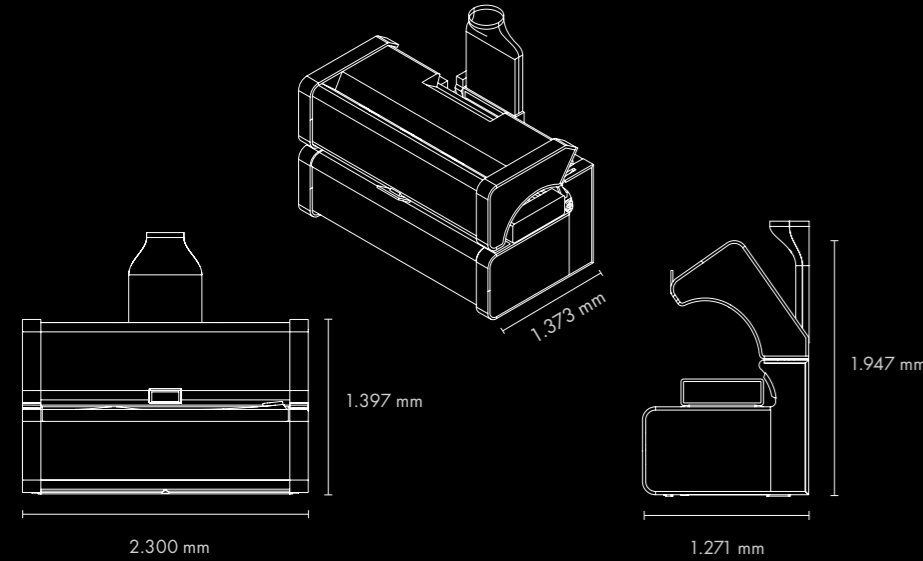

**Dimensions**

	(Length x Width x Height)
Closed:	2.300 mm x 1.480 mm x 1.600 mm
Open:	2.300 mm x 1.400 mm x 2.232 mm

**K7 S**

Infinity Mirror | extraSun

**K6 S**

Infinity Mirror | hybridSun

**K7**

Infinity Mirror | vitaSun

Dimensions (of the K7S, K6S, K7, K6 and K5)	Length x Width x Height
Closed:	2.300 mm x 1.349 mm x 1.397 mm
Open:	2.300 mm x 1.271 mm x 1.947 mm
Hight with exhaust:	2.096 mm