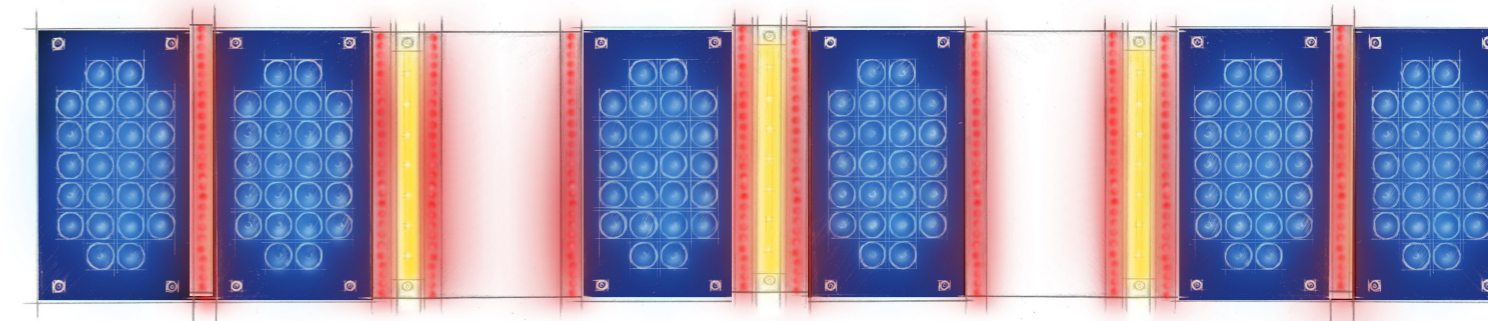

SUNSPHERE PRO

THE WORLD'S FIRST FULL LED-FACIAL WITH UVB-LEDs.

NEW!
SUNSPHERE PRO
OPTIMIZED
PERFORMANCE

SPECTRAL-UPGRADE

The new and improved version of SunSphere Pro is designed for maximum direct pigmentation. Using a spectral adjustment, the new system achieves a 30% increase in performance and ensures even more tanning performance in the facial and décolleté areas.

AN LED-TECHNOLOGY MORE INDIVIDUAL THAN EVER

PIGMENT DARKENING

144 UVA LEDs with aspherical lenses

A beautiful tan - just the way you like it. 144 blue UVA-LEDs guarantee the optimum amount of direct pigmentation provided to the face and décolleté.

VITAMIN D

21 UVB LEDs

The 21 yellow UVB-LEDs achieve an optimally balanced build-up of pigment and vitamin D. A completely new tanning sensation.

COLLAGEN - BUILD UP

850 Nano Beauty LEDs

BeautyBooster Pro care for the face and décolleté while tanning and stimulate the oxygen supply in the skin. For a stunning complexion and a velvety-soft skin feeling.

EFFICIENT PERFORMANCE INCREASE

SunSphere Pro
Facials

Compared to the proven SunSphere LED technology that provides ideal illumination in the K6S, K7S and P9S the SunSphere Pro technology in the K9S achieves an even better tanning performance.