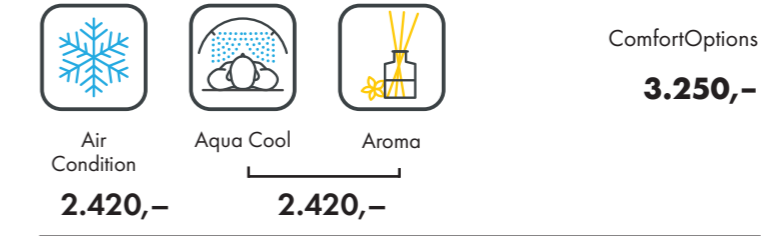

OPTIONAL FEATURES

PRICE EXCL. VAT IN EURO