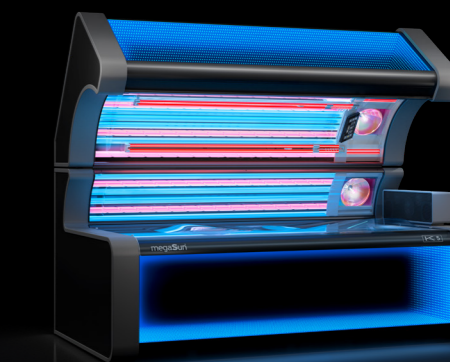

K5

DECOR AND POWER SYSTEM

PRICE EXCL. VAT IN EURO

electronic Power

K5 | InfinityMirror

SUPER POWER (100W/120W) **27.895,-**

TWIN POWER (160W/120W) **28.995,-**

ULTRA POWER (160W/180W)

K5 | LightArt Acryl

SUPER POWER (100W/120W) **26.995,-**

TWIN POWER (160W/120W) **28.095,-**

ULTRA POWER (160W/180W)

COLOR

Stone Grey

UV COMPONENTS AND PERFORMANCE

Nominal Power

min 7,1 kW / max. 10,5 (with AC)

K5 extraSun

Configuration	36 x pureSunlight lamps	max. 180 W
	2 x extraSunlight lamps	max. 180 W
	3 x pureFacials	max. 700 W
	>2000 x Nano Beauty LEDs	

K5 hybridSun

Configuration	24 x pureSunlight lamps	max. 180 W
	14 x smartSunlight lamps	max. 180 W
	3 x pureFacials	max. 700 W
	>2000 x Nano Beauty LEDs	

K5 pureSun

Configuration	38 x pureSunlight lamps	max. 180 W
	3 x pureFacials	max. 700 W
	>2000 x Nano Beauty LEDs	

STANDARD

pureFacials

Beauty Booster Pro

LightSelect

7" Smart Control

AirBreeze Body

AirBreeze Face

Ethernet

KBL 8

Wireless Charging

WLAN

OPTIONAL FEATURES

PRICE EXCL. VAT IN EURO

Air Condition

Klima Package

2.420,-

3D Soundbar

Web Radio

VoiceAssist

Bluetooth

Sound Package

1.415,-

ACCESSOIRES

PRICE EXCL. VAT IN EURO

• Exhaust air duct	560,-
• Exhaust air hose (Ø 300 mm, length 3m, 2 hose clamps)	145,-
• Thermostatic cabin temperature controlling	280,-
• megaTimer	350,-

STARTING AT
27.895,-
PRICE EXCL. VAT IN EURO