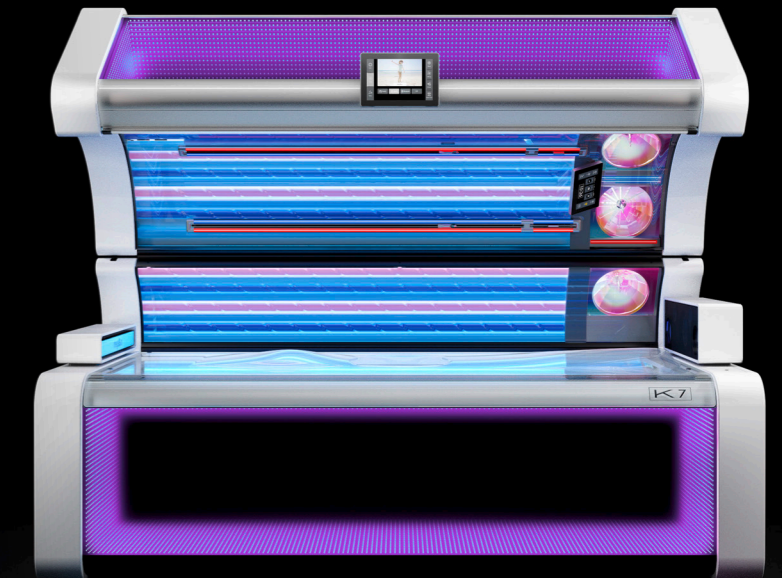

LIGHTSELECT

Strong design meets innovative technology.

A mesmerizing combination of form and light, creates a whole new feeling of ultimate relaxation during a short holiday. The UV spectra, which are perfectly adjusted by KBL, stimulate vitamin D formation, caress the skin with red light, strengthen the immune system and give a natural tan. It's your choice.

K7 S

Infinity Mirror | extraSun

K6 S

Infinity Mirror | hybridSun

K7

Infinity Mirror | vitaSun

Dimensions (of the K7S, K6S, K7, K6 and K5)	Length x Width x Height
Closed:	2.300 mm x 1.349 mm x 1.397 mm
Open:	2.300 mm x 1.271 mm x 1.947 mm
Hight with exhaust:	2.096 mm