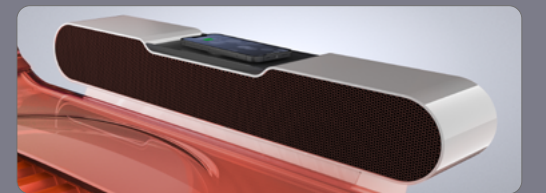

EASY CONTROL

A6R

WEIß

LED
TUBES

COMFORT
OPTIONS*

SOUND
PAKET*

*optional