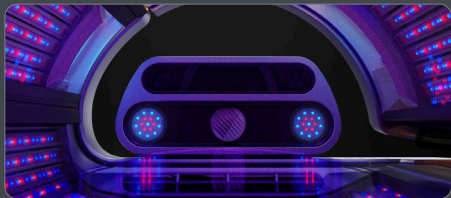

10" SMARTCONTROL
VIDEO PLAYER

NEW LED
FACIALS

P9 SL

AB 85.695 €

7" SMARTCONTROL

LED SHOULDERS
SOUNDSYSTEM

VOICE
ASSIST

AROMA

LED-TUBES

UVA LEDs: 1944 | UVB LEDs: 800 | ROTLICHT LEDs: 800

BLUETOOTH

AIR
CONDITION

Magic Silver

Wonder White

Copper Rose

WEB
RADIO