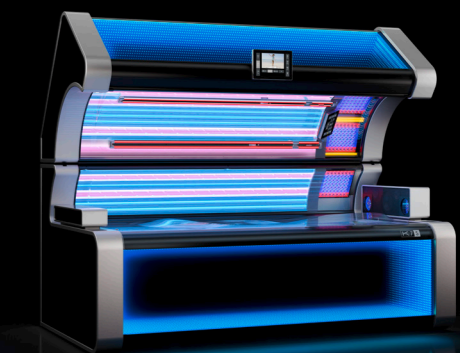

44.095,-

K7S | LightArt Folio

ULTRA POWER
(160W/180W)

43.895,-

CHASSIS FARBEN

Magic Silver

Copper Rose

Wonder White

UV-KOMPONENTEN UND LEISTUNG

K7S hybridSun

Ausstattung	32 x pureSunlight Röhre (170 cm & 190 cm)	max. 200 W
	14 x smartSunlight Röhre (170 cm & 190 cm)	max. 200 W
	4 x SunSphere Facials	max. 120 W
	2 x SunSphere Shoulders*	max. 20 W
	>2000 x BeautyBooster Pro	
Nennleistung	12,2 kW (mit Klima)	

K7S extraSun

Ausstattung	40 x pureSunlight Röhre (170 cm & 190 cm)	max. 200 W
	6 x extraSunlight Röhre (170 cm)	max. 200 W
	4 x SunSphere Facials	max. 120 W
	2 x SunSphere Shoulders*	max. 20 W
	>2000 x BeautyBooster Pro	
Nennleistung	12,2 kW (mit Klima)	

K7S smartSun

Ausstattung	46 x smartSunlight Röhre (170 cm & 190 cm)	max. 200 W
	4 x SunSphere Facials	max. 120 W
	2 x SunSphere Shoulders*	max. 20 W
	>2000 x BeautyBooster Pro	
Nennleistung	12,2 kW (mit Klima)	

SERIENAUSSTATTUNG

7" Smart Control

AirBreeze Body

AirBreeze Face

VoiceAssist

Air Condition

Aqua Cool

10" Smart Control

3D Soundbar

SunSphere Facials

Wireless Charging

SunSphere Shoulders

Aroma

Bluetooth

Beauty Booster Pro

Video Player

ZUBEHÖR

PREIS OHNE MWST. IN EURO

• Zentralabluftstutzen	410,-
• Abluftschlauch (Ø 300 mm, Länge 3m, 2 Schlauchschellen)	140,-
• Warmluftrückführung	260,-
• megaTimer	310,-
• Transport und Montage (innerhalb Deutschlands wird eine Hilfskraft gestellt)	1.250,-

44.295,-

PREIS OHNE MWST. IN EURO

*Optionales Feature