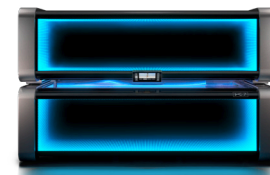

K6

DEKOR UND LAMPENSTEUERUNG

PREIS OHNE MWST. IN EURO

K6 | InfinityMirror

SUPER POWER (100W/120W)	26.445,-	
TWIN POWER (160W/120W)	26.895,-	
ULTRA POWER (160W/180W)	27.545,-	28.695,-