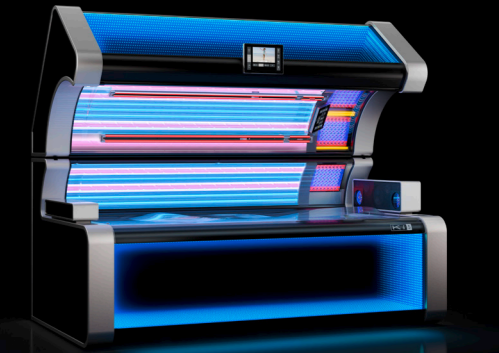

40.295,-

K6S | LightArt Folio

ULTRA POWER
(160W/180W)

40.095,-

CHASSIS FARBEN

Magic Silver

Copper Rose

Wonder White

UV-KOMPONENTEN UND LEISTUNG

K6S hybridSun

Ausstattung	28 x pureSunlight Röhre (170 cm & 190 cm)	max. 200 W
	14 x smartSunlight Röhre (170 cm & 190 cm)	max. 200 W
	4 x SunSphere Facials	max. 120 W
	2 x SunSphere Shoulders*	max. 20 W
	>2000 x BeautyBooster Pro	
Nennleistung	11,6 kW (mit Klima)	

K6S extraSun

Ausstattung	36 x pureSunlight Röhre (170 cm & 190 cm)	max. 200 W
	6 x extraSunlight Röhre (170 cm)	max. 200 W
	4 x SunSphere Facials	max. 120 W
	2 x SunSphere Shoulders*	max. 20 W
	>2000 x BeautyBooster Pro	
Nennleistung	11,6 kW (mit Klima)	

K6S smartSun

Ausstattung	42 x smartSunlight Röhre (170 cm & 190 cm)	max. 200 W
	4 x SunSphere Facials	max. 120 W
	2 x SunSphere Shoulders*	max. 20 W
	>2000 x BeautyBooster Pro	
Nennleistung	11,6 kW (mit Klima)	

SERIENAUSSTATTUNG

7" Smart Control

AirBreeze Body

AirBreeze Face

VoiceAssist

Air Condition

Aqua Cool

10" Smart Control

3D Soundbar

SunSphere Facials

Wireless Charging

SunSphere Shoulders

Aroma

Bluetooth

Beauty Booster Pro

Video Player

ZUBEHÖR

PREIS OHNE MWST. IN EURO

• Zentralabluftstutzen	410,-
• Abluftschlauch (Ø 300 mm, Länge 3m, 2 Schlauchschellen)	140,-
• Warmluftrückführung	260,-
• megaTimer	310,-
• Transport und Montage (innerhalb Deutschlands wird eine Hilfskraft gestellt)	1.250,-

40.495,-
PREIS OHNE MWST. IN EURO

*Optionales Feature