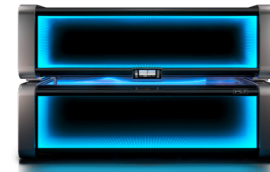

K7

DEKOR UND LAMPENSTEUERUNG

PREIS OHNE MWST. IN EURO

K7 | InfinityMirror

SUPER POWER (100W/120W)	28.995,-	
TWIN POWER (160W/120W)	29.645,-	
ULTRA POWER (160W/180W)	30.745,-	32.495,-