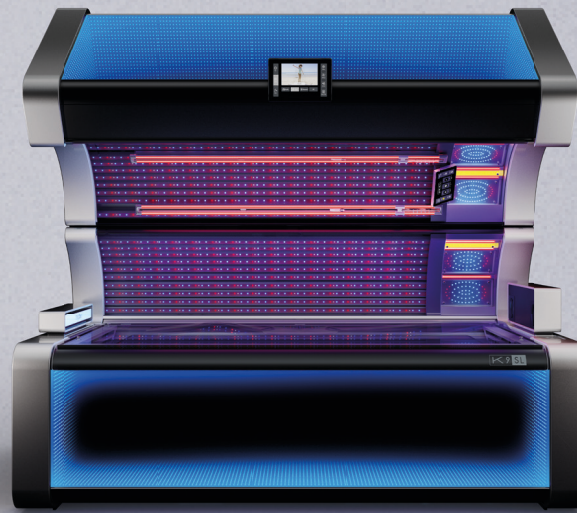

**NEW  
FULL LED  
EXPERIENCE**

**K9 SL**

**UPGRADING SUNSHINE**

 **megaSun®**

**INFINITY MIRROR**

**NEW KBL 8 SOFTRONIC**

**WEB RADIO**

**10" SMARTCONTROL  
7" SMARTCONTROL**

**DIMENSIONS**

(Length x Width x Height in mm)

Closed: 2.300 mm x 1.480 mm x 1.600 mm

Open: 2.300 mm x 1.400 mm x 2.232 mm

**POWER CONSUMPTION**

min. 7.2 kW / max. 8.5 kW (with air conditioning)

**BEAUTYBOOSTER PRO**

**LED -TUBES**

UVA LEDs: 2020 | UVB LEDs: 832 | REDLIGHT LEDs: 832

**K9 SL**

STARTING AT 87.035 €

WONDERWHITE

COPPERROSE

MAGICSILVER

**COMFORT OPTIONS**

**WIRELESS CHARGER**

**NEW LED FACIALS**

**AIRBREEZE FACE**

**AIRBREEZE BODY**

**LED SHOULDERS  
3DSOUNDBAR**