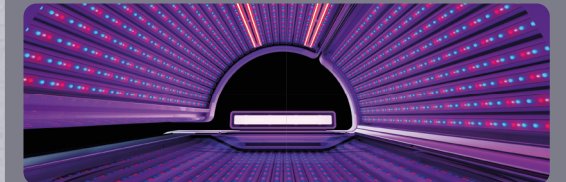

INFINITY MIRROR

NEW KBL 8 SOFTRONIC

WEB RADIO

**10" SMARTCONTROL
7" SMARTCONTROL**

DIMENSIONS

(Length x Width x Height in mm)

Closed: 2.300 mm x 1.480 mm x 1.600 mm

Open: 2.300 mm x 1.400 mm x 2.232 mm

POWER CONSUMPTION

min. 7.2 kW / max. 8.5 kW (with air conditioning)

BEAUTYBOOSTER PRO

LED -TUBES

UVA LEDs: 2020 | UVB LEDs: 832 | REDLIGHT LEDs: 832

K9 SL

STARTING AT 87.035 €

WONDERWHITE

COPPERROSE

MAGICSILVER

COMFORT OPTIONS

WIRELESS CHARGER

NEW LED FACIALS

AIRBREEZE FACE

AIRBREEZE BODY

**LED SHOULDERS
3DSOUNDBAR**