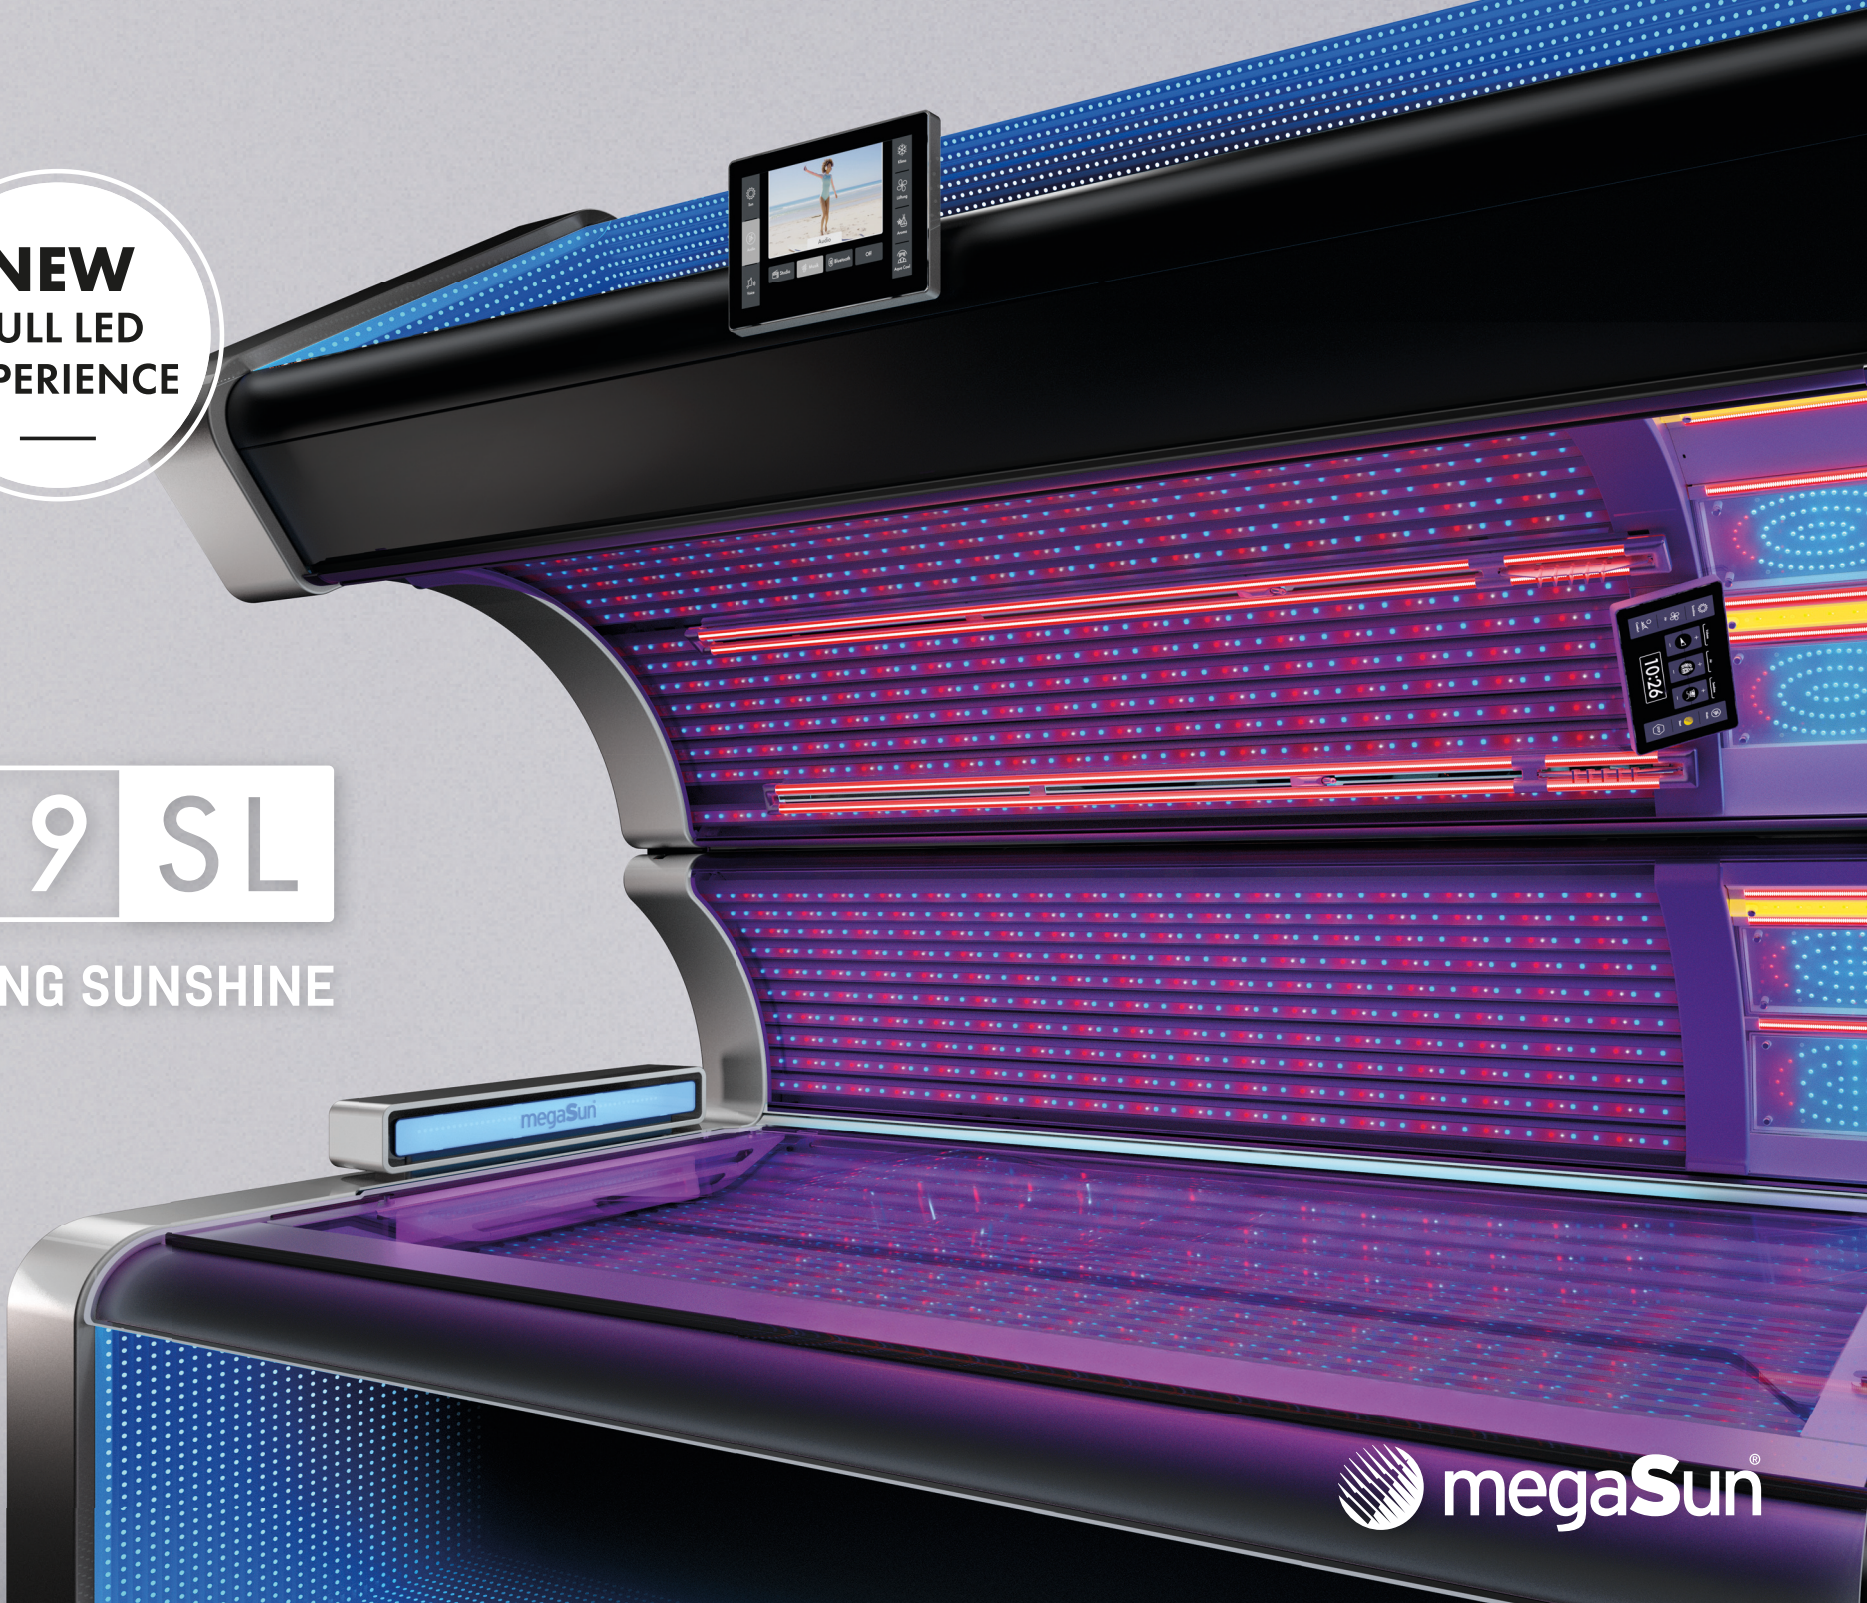

**NEW  
FULL LED  
EXPERIENCE**

**K9 SL**

**UPGRADING SUNSHINE**

 **megaSun®**

**INFINITY MIRROR**

**NEW KBL 8 SOFTRONIC**

**WEB RADIO**

**10" SMARTCONTROL  
7" SMARTCONTROL**

**DIMENSIONS**

(Length x Width x Height in mm)

Closed: 2.300 mm x 1.480 mm x 1.600 mm

Open: 2.300 mm x 1.400 mm x 2.232 mm

**POWER CONSUMPTION**

min. 7.2 kW / max. 8.5 kW (with air conditioning)

**BEAUTYBOOSTER PRO**

**LED -TUBES**

UVA LEDs: 2020 | UVB LEDs: 832 | REDLIGHT LEDs: 832

**K9 SL**

STARTING AT 87.035 €

WONDERWHITE

COPPERROSE

MAGICSILVER

**COMFORT OPTIONS**

**WIRELESS CHARGER**

**NEW LED FACIALS**

**AIRBREEZE FACE**

**AIRBREEZE BODY**

**LED SHOULDERS  
3DSOUNDBAR**