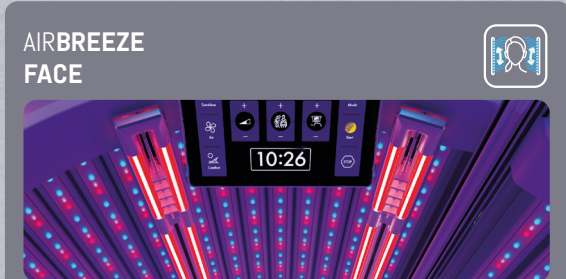

**LED -TUBES**

UVA LEDs: 2020 | UVB LEDs: 832 | REDLIGHT LEDs: 832

**K9 SL**

STARTING AT 87.035 €

WONDERWHITE

COPPERROSE

MAGICSILVER

**COMFORT OPTIONS**

**WIRELESS CHARGER**

**NEW LED FACIALS**

**AIRBREEZE FACE**

**AIRBREEZE BODY**

**LED SHOULDERS  
3DSOUNDBAR**