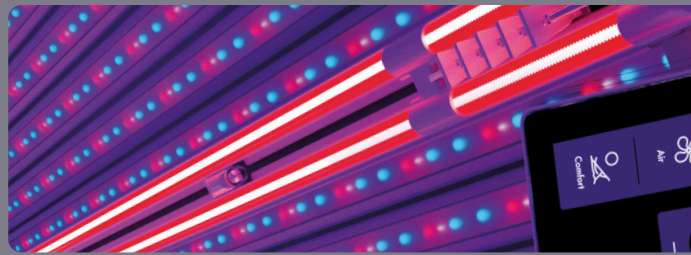

**LED -TUBES**

UVA LEDs: 2020 | UVB LEDs: 832 | REDLIGHT LEDs: 832

**K9 SL**

STARTING AT 87.035 €

WONDERWHITE

COPPERROSE

MAGICSILVER

**COMFORT OPTIONS**