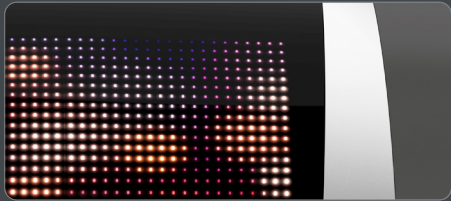

**NEW**  
FULL LED  
EXPERIENCE

**P 9 SL**

**UPGRADING SUNSHINE**

MATRIX  
LIGHTSHOW

POWER CONSUMPTION

min. 7,6 kW / max. 8,9 kW (with AC)

DIMENSIONS

Length x Width x Height in mm  
2.397 mm x 1.502 mm x 1.998 mm

BEAUTYBOOSTER  
HYPERRED

10" SMARTCONTROL  
VIDEO PLAYER

NEW LED  
FACIALS

P9 SL

STARTING AT 85.695 €

7" SMARTCONTROL

LED SHOULDERS  
SOUNDSYSTEM

AQUACOOL

NEW: Level 1-3/off

VOICE  
ASSIST

AROMA

LED-TUBES

UVA LEDs: 1944 | UVB LEDs: 800 | REDLIGHT LEDs: 800

BLUETOOTH

AIR  
CONDITION

Magic Silver