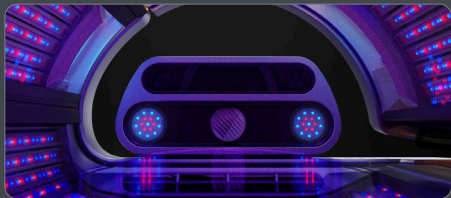

**NEW**  
FULL LED  
EXPERIENCE

**P 9 SL**

**UPGRADING SUNSHINE**

MATRIX  
LIGHTSHOW

POWER CONSUMPTION

min. 7,6 kW / max. 8,9 kW (with AC)

DIMENSIONS

Length x Width x Height in mm  
2.397 mm x 1.502 mm x 1.998 mm

BEAUTYBOOSTER  
HYPERRED

10" SMARTCONTROL  
VIDEO PLAYER

NEW LED  
FACIALS

P9 SL

STARTING AT 85.695 €

7" SMARTCONTROL

LED SHOULDERS  
SOUNDSYSTEM

AQUACOOL

NEW: Level 1-3/off

VOICE  
ASSIST

AROMA

LED-TUBES

UVA LEDs: 1944 | UVB LEDs: 800 | REDLIGHT LEDs: 800

BLUETOOTH

AIR  
CONDITION

Magic Silver