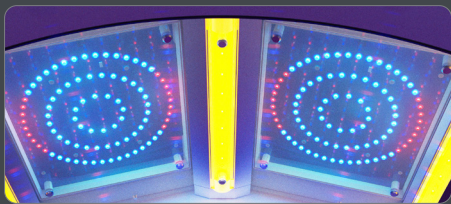

**NEW**  
FULL LED  
EXPERIENCE

**P 9 SL**

**UPGRADING SUNSHINE**

MATRIX  
LIGHTSHOW

POWER CONSUMPTION

min. 7,6 kW / max. 8,9 kW (with AC)

DIMENSIONS

Length x Width x Height in mm  
2.397 mm x 1.502 mm x 1.998 mm

BEAUTYBOOSTER  
HYPERRED

10" SMARTCONTROL  
VIDEO PLAYER

NEW LED  
FACIALS

P9 SL

STARTING AT 85.695 €

7" SMARTCONTROL

LED SHOULDERS  
SOUNDSYSTEM

AQUACOOL

NEW: Level 1-3/off

VOICE  
ASSIST

AROMA

LED-TUBES

UVA LEDs: 1944 | UVB LEDs: 800 | REDLIGHT LEDs: 800

BLUETOOTH

AIR  
CONDITION

Magic Silver