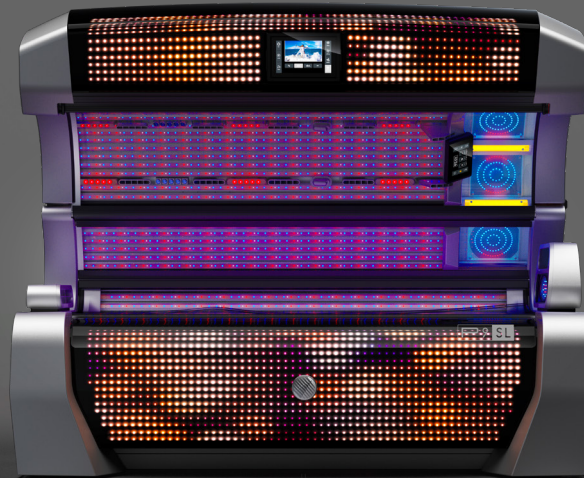

**NEW**  
FULL LED  
EXPERIENCE

**P 9 SL**

**UPGRADING SUNSHINE**

MATRIX  
LIGHTSHOW

POWER CONSUMPTION

min. 7,6 kW / max. 8,9 kW (with AC)

DIMENSIONS

Length x Width x Height in mm  
2.397 mm x 1.502 mm x 1.998 mm

BEAUTYBOOSTER  
HYPERRED

10" SMARTCONTROL  
VIDEO PLAYER

NEW LED  
FACIALS

P9 SL

STARTING AT 85.695 €

7" SMARTCONTROL

LED SHOULDERS  
SOUNDSYSTEM

AQUACOOL

NEW: Level 1-3/off

VOICE  
ASSIST

AROMA

LED-TUBES

UVA LEDs: 1944 | UVB LEDs: 800 | REDLIGHT LEDs: 800

BLUETOOTH

AIR  
CONDITION

Magic Silver