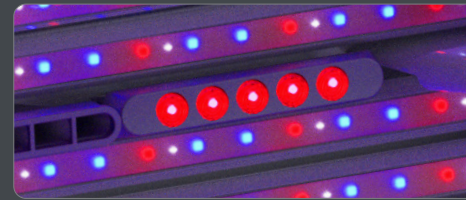

**NEW**  
FULL LED  
EXPERIENCE

**P 9 SL**

**UPGRADING SUNSHINE**

MATRIX  
LIGHTSHOW

POWER CONSUMPTION

min. 7,6 kW / max. 8,9 kW (with AC)

DIMENSIONS

Length x Width x Height in mm  
2.397 mm x 1.502 mm x 1.998 mm

BEAUTYBOOSTER  
HYPERRED

10" SMARTCONTROL  
VIDEO PLAYER

NEW LED  
FACIALS

P9 SL

STARTING AT 85.695 €

7" SMARTCONTROL

LED SHOULDERS  
SOUNDSYSTEM

AQUACOOL

NEW: Level 1-3/off

VOICE  
ASSIST

AROMA

LED-TUBES

UVA LEDs: 1944 | UVB LEDs: 800 | REDLIGHT LEDs: 800

BLUETOOTH

AIR  
CONDITION

Magic Silver