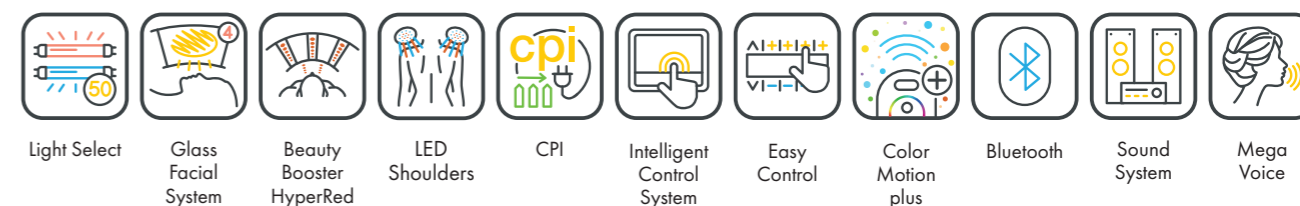

STANDARD

STANDARD

ACCESSOIRES

Price excl. VAT in Euro

• Exhaust air duct	455,-
• Exhaust air hose (Ø 300 mm, white, length 3 m, 2 hose clamps)	149,-
• Thermostatic cabin temperature controlling	390,-
• megaTimer	360,-