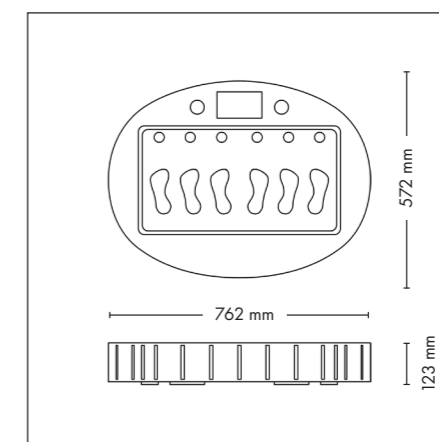

Closed (length x width x height)
1.400 mm x 1.405 mm x 2.180 mm

Open (length x width x height)
1.400 mm x 1.963 mm x 2.180 mm

DECOR

STANDARD

OPTIONAL FEATURES

5.765,- 1.095,-*

SOUND SYSTEM

1.385,-

Option 1 (length x width x height)
778 mm x 645 mm x 123 mm

Option 2 (length x width x height)
762 mm x 572 mm x 123 mm

MODEL	Price excl. VAT in Euro
vibraNano	5.765,-

AVAILABLE FOR EVERY TOWER SERIES

- Option 1: pureEnergy 5.0
- Option 2: Tower smartSun, Tower hybridSun, Optima, space 3000, space 2000, Beauty Shaper