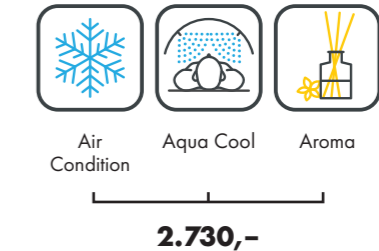

OPTIONAL FEATURES

POWER PACKAGE

1.545,- **1.325,-** **1.845,-** **1.465,-** **1.025,-**
30 x (face, décolleté)

2.730,-

ACCESSOIRES

Price excl. VAT in Euro

- Exhaust air duct	455,-
- Exhaust air hose (Ø 300 mm, white, length 3 m, 2 hose clamps)	149,-
- Thermostatic cabin temperature controlling	390,-
- megaTimer	360,-