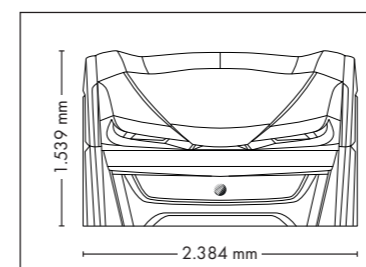

Nominal power min. 11,1 kW / max. 12,5 kW (with AC)

UNIT DIMENSIONS

Closed (length x width x height)
2.397 mm x 1.502 mm x 1.597 mm

Open (length x width x height)
2.397 mm x 1.502 mm x 1.998 mm

COLOR

STANDARD

Nominal power min. 13,2 kW / max. 14,6 kW (with AC)

Colors are available for all UV-configurations

UPGRADE!
LED-SHOULDERS

UNIT DIMENSIONS

Closed (length x width x height)
2.397 mm x 1.502 mm x 1.597 mm

Open (length x width x height)
2.397 mm x 1.502 mm x 1.998 mm

UNIT DIMENSIONS

Closed (length x width x height)
2.384 mm x 1.603 mm x 1.539 mm

Open (length x width x height)
2.384 mm x 1.431 mm x 2.038 mm

STANDARD

OPTIONAL FEATURES

1.670,- 2.550,- 430,-

WELLNESS PACKAGE