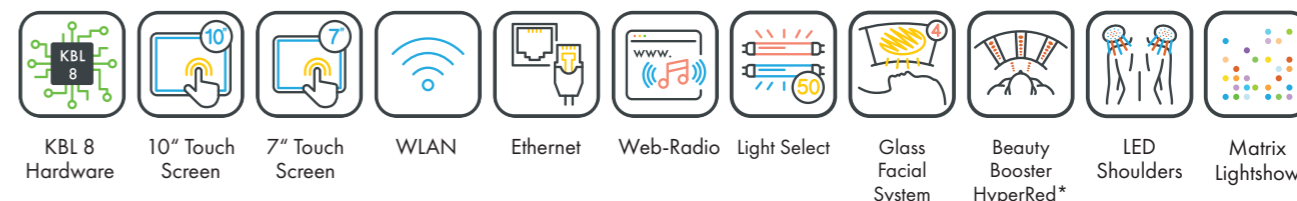

COLOR

STANDARD