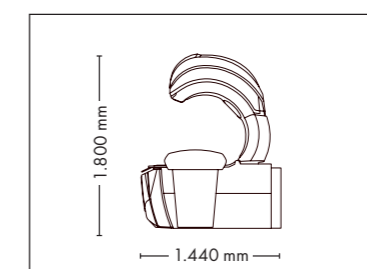

Nominal power min. 13,2 kW / max. 14,6 kW (with AC)

Colors are available for all UV-configurations

UPGRADE!
LED-SHOULDERS

UNIT DIMENSIONS

Closed (length x width x height)
2.397 mm x 1.502 mm x 1.597 mm

Open (length x width x height)
2.397 mm x 1.502 mm x 1.998 mm

UNIT DIMENSIONS

COLOR

Closed (length x width x height)
2.200 mm x 1.608 mm x 1.430 mm
L: 2.330 with Sound System

Open (length x width x height)
2.200 mm x 1.445 mm x 1.800 mm

STANDARD

NEW: SOUND PACKAGE

2.055,-

A5

UNIT DIMENSIONS

Closed (length x width x height)
2.200 mm x 1.608 mm x 1.430 mm
L: 2.330 with Sound System

Open (length x width x height)
2.200 mm x 1.445 mm x 1.800 mm

STANDARD

NEW: SOUND PACKAGE

2.055,-