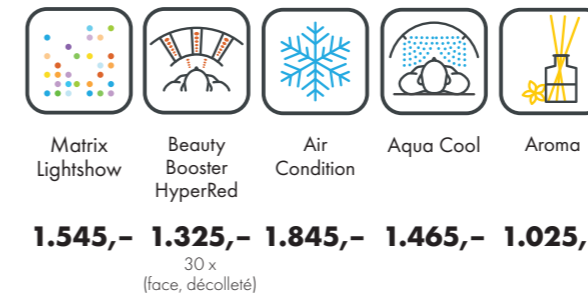

OPTIONAL FEATURES

POWER PACKAGE

1.545,- **1.325,-** **1.845,-** **1.465,-** **1.025,-**
30 x (face, décolleté)

2.730,-

ACCESSOIRES

Price excl. VAT in Euro

- Exhaust air duct	455,-
- Exhaust air hose (Ø 300 mm, white, length 3 m, 2 hose clamps)	149,-
- Thermostatic cabin temperature controlling	390,-
- megaTimer	360,-