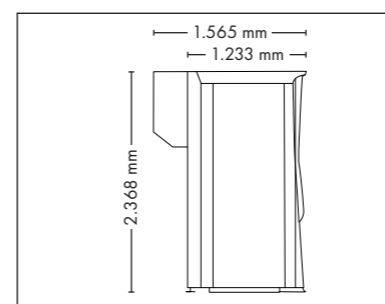

UNIT DIMENSIONS

Closed (length x width x height)
2.384 mm x 1.603 mm x 1.539 mm

Open (length x width x height)
2.384 mm x 1.431 mm x 2.038 mm

STANDARD

OPTIONAL FEATURES

1.670,- 2.550,- 430,-

WELLNESS PACKAGE

UNIT DIMENSIONS

COLOR

Closed (length x width x height)
2.200 mm x 1.608 mm x 1.430 mm
L: 2.330 with Sound System

Open (length x width x height)
2.200 mm x 1.445 mm x 1.800 mm

STANDARD

NEW: SOUND PACKAGE

2.055,-

A5

UNIT DIMENSIONS

Closed (length x width x height)
2.200 mm x 1.608 mm x 1.430 mm
L: 2.330 with Sound System

Open (length x width x height)
2.200 mm x 1.445 mm x 1.800 mm

STANDARD

NEW: SOUND PACKAGE

2.055,-

180 W

Nominal power 9 kW

UNIT DIMENSIONS

Closed (length x width x height)
1.395 mm x 1.233 mm x 2.368 mm

Open (length x width x height)
1.395 mm x 1.843 mm x 2.368 mm

STANDARD

OPTIONAL FEATURES

1.465,- 5.765,-