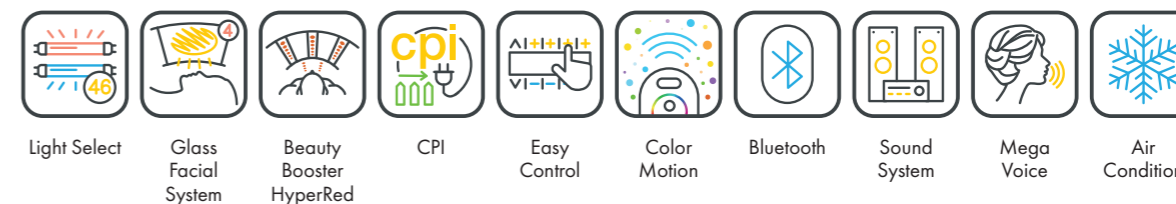

7000 alpha beautySun

Canopy	18 x pureSunlight lamps (180 cm)	max. 200 W
	8 x beautyLight lamps (180 cm)	max. 160 W
	4 x smartFacials	max. 500 W
	2 x LED-Shoulders	20 W
	50 x Beauty Booster HyperRed (face, décolleté)	
Bench	14 x pureSunlight lamps (190 cm)	max. 200 W
	6 x beautyLight lamps (190 cm)	max. 160 W
Nominal power	14 kW (with AC)	

UNIT DIMENSIONS

Closed (length x width x height)
2.384 mm x 1.603 mm x 1.539 mm

Open (length x width x height)
2.384 mm x 1.431 mm x 2.038 mm

STANDARD

OPTIONAL FEATURES

1.670,- 2.550,- 430,-

WELLNESS PACKAGE