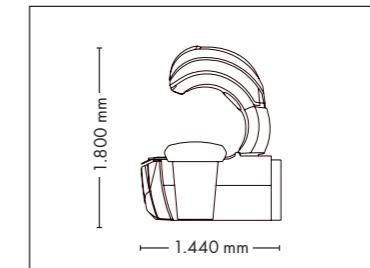

Nominal power min. 13,2 kW / max. 14,6 kW (with AC)

Colors are available for all UV-configurations

UPGRADE!
LED-SHOULDERS

UNIT DIMENSIONS

Closed (length x width x height)
2.397 mm x 1.502 mm x 1.597 mm

Open (length x width x height)
2.397 mm x 1.502 mm x 1.998 mm

UNIT DIMENSIONS

Closed (length x width x height)
2.384 mm x 1.603 mm x 1.539 mm

Open (length x width x height)
2.384 mm x 1.431 mm x 2.038 mm

STANDARD

OPTIONAL FEATURES

1.670,- 2.550,- 430,-

WELLNESS PACKAGE

A6 extraSun SUPER POWER (100W/120W)	25.745,-	27.165,-
TWIN POWER (160W/120W)	26.960,-	28.375,-
ULTRA POWER (160W/180W)	27.585,-	28.995,-
Canopy	24 x pureSunlight lamps (180 cm) 2 x extraSunlight lamps (180 cm) 4 x pureFacials	max. 200 W 200 W max. 400 W
Bench	16 x pureSunlight lamps (190 cm)	max. 200 W
Nominal power	SUPER POWER 9 kW (with AC) TWIN POWER 10 kW (with AC) ULTRA POWER 11 kW (with AC)	

UNIT DIMENSIONS

COLOR

Closed (length x width x height)
2.200 mm x 1.608 mm x 1.430 mm
L: 2.330 with Sound System

Open (length x width x height)
2.200 mm x 1.445 mm x 1.800 mm

STANDARD

NEW: SOUND PACKAGE

2.055,-