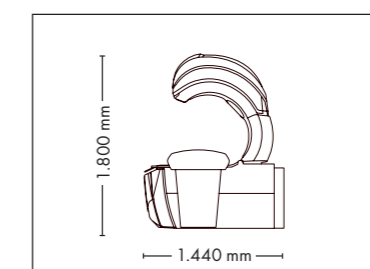

Nominal power min. 13,2 kW / max. 14,6 kW (with AC)

Colors are available for all UV-configurations

UPGRADE!
LED-SHOULDERS

UNIT DIMENSIONS

Closed (length x width x height)
2.397 mm x 1.502 mm x 1.597 mm

Open (length x width x height)
2.397 mm x 1.502 mm x 1.998 mm

UNIT DIMENSIONS

Closed (length x width x height)
2.384 mm x 1.603 mm x 1.539 mm

Open (length x width x height)
2.384 mm x 1.431 mm x 2.038 mm

STANDARD

OPTIONAL FEATURES

1.670,- 2.550,- 430,-

WELLNESS PACKAGE

A6S extraSun

	TWIN POWER (160W/120W)	29.535,-	30.955,-
	ULTRA POWER (160W/180W)	30.165,-	31.595,-
Canopy	24 x pureSunlight lamps (180 cm) 2 x extraSunlight lamps (180 cm) 4 x LED-Facials		max. 200 W max. 200 W max. 120 W
Bench	16 x pureSunlight lamps (190 cm)		max. 200 W
Nominal power	TWIN POWER 10,1 kW (with AC) ULTRA POWER 11,1 kW (with AC)		

SOLARIUM - BEDS

UNIT DIMENSIONS

COLOR

Closed (length x width x height)
2.200 mm x 1.608 mm x 1.430 mm
L: 2.330 with Sound System

Open (length x width x height)
2.200 mm x 1.445 mm x 1.800 mm

STANDARD

NEW: SOUND PACKAGE