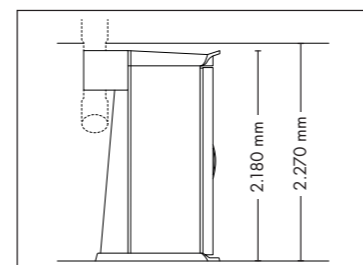

UNIT DIMENSIONS

Closed (length x width x height)
1.400 mm x 1.405 mm x 2.180 mm

Open (length x width x height)
1.400 mm x 1.963 mm x 2.180 mm

STANDARD

OPTIONAL FEATURE

VibraNano

5.765,-

SOUND SYSTEM

Closed (length x width x height)
1.400 mm x 1.405 mm x 2.180 mm

Open (length x width x height)
1.400 mm x 1.963 mm x 2.180 mm

COLOR

STANDARD

OPTIONAL FEATURES

VibraNano

5.765,-

SOUND SYSTEM