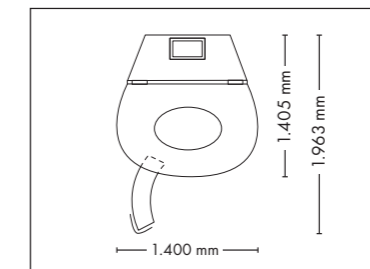

Closed (length x width x height)
1.400 mm x 1.405 mm x 2.180 mm

Open (length x width x height)
1.400 mm x 1.963 mm x 2.180 mm

DECOR

STANDARD

OPTIONAL FEATURES

5.765,- 1.095,-*

SOUND SYSTEM

1.385,-