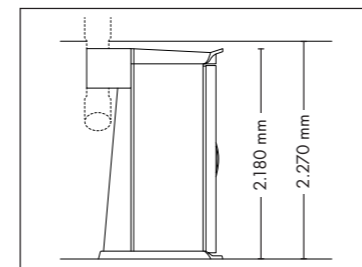

180 W

Nominal power 9 kW

UNIT DIMENSIONS

Closed (length x width x height)
1.395 mm x 1.233 mm x 2.368 mm

Open (length x width x height)
1.395 mm x 1.843 mm x 2.368 mm

STANDARD

OPTIONAL FEATURES

1.465,- 5.765,-

Closed (length x width x height)
1.400 mm x 1.405 mm x 2.180 mm

Open (length x width x height)
1.400 mm x 1.963 mm x 2.180 mm

STANDARD

OPTIONAL FEATURE

VibraNano

5.765,-

SOUND SYSTEM

Bluetooth Sound System Mega Voice