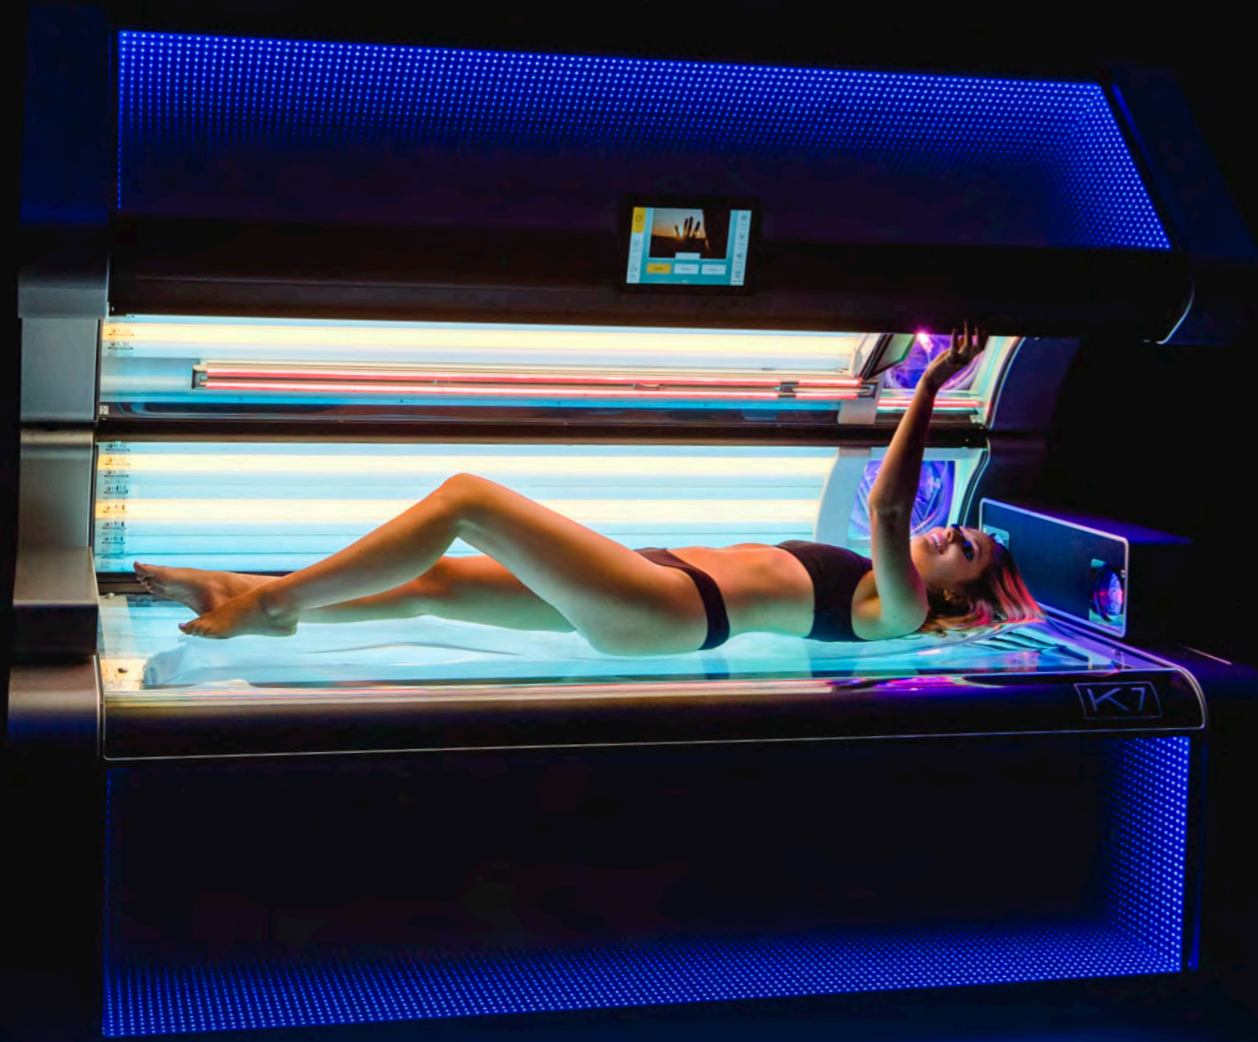

- STEP 1: CHOOSE YOUR DREAM PLACE
- STEP 2: PICK YOUR TIME OF DAY
- STEP 3: ENJOY YOUR INDIVIDUAL SUN!

STARTING AT
102.900,-

STARTING AT
107.900,-

FORM FOLLOWS
SUNSHINE

K SERIES

DISCOVER THE LATEST MEGASUN DEVICE SERIES