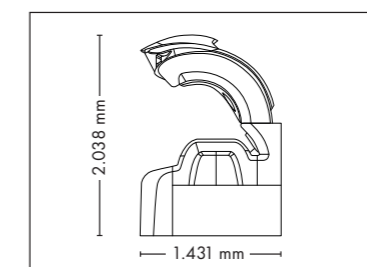

Nominal power min. 11,1 kW / max. 12,5 kW (with AC)

UNIT DIMENSIONS

Closed (length x width x height)
2.397 mm x 1.502 mm x 1.597 mm

Open (length x width x height)
2.397 mm x 1.502 mm x 1.998 mm

COLOR

STANDARD

Nominal power min. 13,2 kW / max. 14,6 kW (with AC)

Colors are available for all UV-configurations

UPGRADE!
LED-SHOULDERS

UNIT DIMENSIONS

Closed (length x width x height)
2.397 mm x 1.502 mm x 1.597 mm

Open (length x width x height)
2.397 mm x 1.502 mm x 1.998 mm

UNIT DIMENSIONS

Closed (length x width x height)
2.384 mm x 1.603 mm x 1.539 mm

Open (length x width x height)
2.384 mm x 1.431 mm x 2.038 mm

STANDARD

STANDARD

ACCESSOIRES

Price excl. VAT in Euro

• Exhaust air duct	455,-
• Exhaust air hose (Ø 300 mm, white, length 3 m, 2 hose clamps)	149,-
• Thermostatic cabin temperature controlling	390,-
• megaTimer	360,-

UNIT DIMENSIONS

Closed (length x width x height)
2.384 mm x 1.603 mm x 1.539 mm

Open (length x width x height)
2.384 mm x 1.431 mm x 2.038 mm

STANDARD

OPTIONAL FEATURES

1.670,- 2.550,- 430,-

WELLNESS PACKAGE