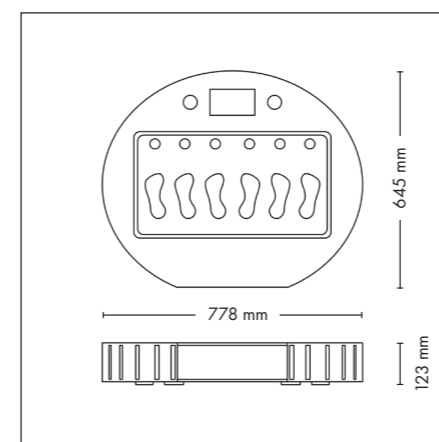

Closed (length x width x height)
1.400 mm x 1.405 mm x 2.180 mm

Open (length x width x height)
1.400 mm x 1.963 mm x 2.180 mm

DECOR

STANDARD

OPTIONAL FEATURES

5.765,- 1.095,-*

SOUND SYSTEM

1.385,-

Option 1 (length x width x height)
778 mm x 645 mm x 123 mm

Option 2 (length x width x height)
762 mm x 572 mm x 123 mm

MODEL	Price excl. VAT in Euro
vibraNano	5.765,-

AVAILABLE FOR EVERY TOWER SERIES

- Option 1: pureEnergy 5.0
- Option 2: Tower smartSun, Tower hybridSun, Optima, space 3000, space 2000, Beauty Shaper