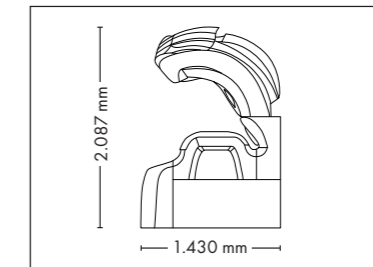

Nominal power min. 11,1 kW / max. 12,5 kW (with AC)

UNIT DIMENSIONS

Closed (length x width x height)
2.397 mm x 1.502 mm x 1.597 mm

Open (length x width x height)
2.397 mm x 1.502 mm x 1.998 mm

COLOR

STANDARD

Nominal power min. 13,2 kW / max. 14,6 kW (with AC)

Colors are available for all UV-configurations

UPGRADE!
LED-SHOULDERS

UNIT DIMENSIONS

Closed (length x width x height)
2.397 mm x 1.502 mm x 1.597 mm

Open (length x width x height)
2.397 mm x 1.502 mm x 1.998 mm

Colors are available for all UV-configurations

SOLARIUM – BEDS

UNIT DIMENSIONS

Closed (length x width x height)
2.384 mm x 1.430 mm x 1.713 mm

Open (length x width x height)
2.384 mm x 1.430 mm x 2.087 mm