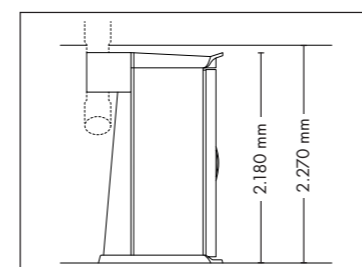

180 W

Nominal power 9 kW

UNIT DIMENSIONS

Closed (length x width x height)
1.395 mm x 1.233 mm x 2.368 mm

Open (length x width x height)
1.395 mm x 1.843 mm x 2.368 mm

STANDARD

OPTIONAL FEATURES

1.465,- 5.765,-

UNIT DIMENSIONS

Closed (length x width x height)
1.400 mm x 1.405 mm x 2.180 mm

Open (length x width x height)
1.400 mm x 1.963 mm x 2.180 mm

STANDARD

OPTIONAL FEATURE

VibraNano

5.765,-

SOUND SYSTEM