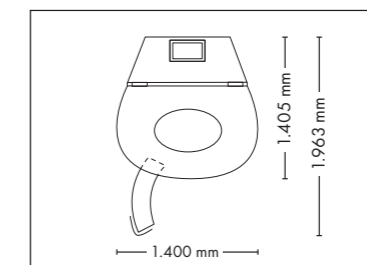

UNIT DIMENSIONS

Closed (length x width x height)
1.400 mm x 1.405 mm x 2.180 mm

Open (length x width x height)
1.400 mm x 1.963 mm x 2.180 mm

STANDARD

OPTIONAL FEATURE

VibraNano

5.765,-

SOUND SYSTEM

Closed (length x width x height)
1.400 mm x 1.405 mm x 2.180 mm

Open (length x width x height)
1.400 mm x 1.963 mm x 2.180 mm

COLOR

STANDARD

OPTIONAL FEATURES

VibraNano

5.765,-

SOUND SYSTEM