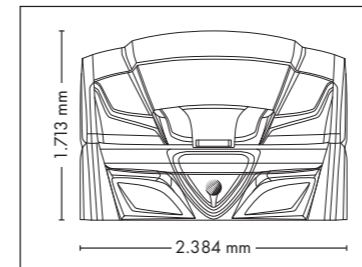

Nominal power min. 11,1 kW / max. 12,5 kW (with AC)

UNIT DIMENSIONS

Closed (length x width x height)
2.397 mm x 1.502 mm x 1.597 mm

Open (length x width x height)
2.397 mm x 1.502 mm x 1.998 mm

COLOR

STANDARD

Nominal power min. 13,2 kW / max. 14,6 kW (with AC)

Colors are available for all UV-configurations

UPGRADE!
LED-SHOULDERS

UNIT DIMENSIONS

Closed (length x width x height)
2.397 mm x 1.502 mm x 1.597 mm

Open (length x width x height)
2.397 mm x 1.502 mm x 1.998 mm

Colors are available for all UV-configurations

SOLARIUM – BEDS

UNIT DIMENSIONS

Closed (length x width x height)
2.384 mm x 1.430 mm x 1.713 mm

Open (length x width x height)
2.384 mm x 1.430 mm x 2.087 mm