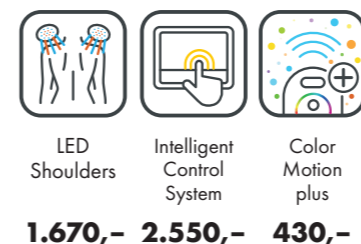

Nominal power min. 13,2 kW / max. 14,6 kW (with AC)

Colors are available for all UV-configurations

UPGRADE!
LED-SHOULDERS

UNIT DIMENSIONS

Closed (length x width x height)
2.397 mm x 1.502 mm x 1.597 mm

Open (length x width x height)
2.397 mm x 1.502 mm x 1.998 mm

7000 alpha smartSun

Canopy	26 x smartSunlight lamps (180 cm)	max. 200 W
	4 x pureFacials	max. 500 W
	40 x Beauty Booster HyperRed (face, décolleté)	
Bench	20 x smartSunlight lamps (190 cm)	max. 200 W
	Nominal power	14 kW (with AC)

7000 alpha beautySun

Canopy	18 x pureSunlight lamps (180 cm)	max. 200 W
	8 x beautyLight lamps (180 cm)	max. 160 W
	4 x smartFacials	max. 500 W
	2 x LED-Shoulders	20 W
	50 x Beauty Booster HyperRed (face, décolleté)	
Bench	14 x pureSunlight lamps (190 cm)	max. 200 W
	6 x beautyLight lamps (190 cm)	max. 160 W
Nominal power	14 kW (with AC)	

UNIT DIMENSIONS

Closed (length x width x height)
2.384 mm x 1.603 mm x 1.539 mm

Open (length x width x height)
2.384 mm x 1.431 mm x 2.038 mm

STANDARD

OPTIONAL FEATURES

1.670,- 2.550,- 430,-

WELLNESS PACKAGE