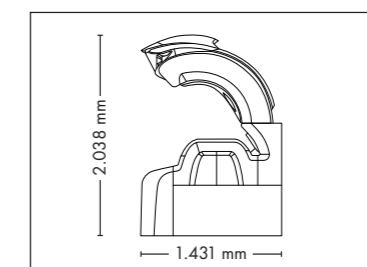

Nominal power min. 11,1 kW / max. 12,5 kW (with AC)

UNIT DIMENSIONS

Closed (length x width x height)
2.397 mm x 1.502 mm x 1.597 mm

Open (length x width x height)
2.397 mm x 1.502 mm x 1.998 mm

COLOR

STANDARD

Nominal power min. 13,2 kW / max. 14,6 kW (with AC)

Colors are available for all UV-configurations

UPGRADE!
LED-SHOULDERS

UNIT DIMENSIONS

Closed (length x width x height)
2.397 mm x 1.502 mm x 1.597 mm

Open (length x width x height)
2.397 mm x 1.502 mm x 1.998 mm

UNIT DIMENSIONS

Closed (length x width x height)
2.384 mm x 1.603 mm x 1.539 mm

Open (length x width x height)
2.384 mm x 1.431 mm x 2.038 mm

STANDARD

STANDARD

ACCESSOIRES

Price excl. VAT in Euro

• Exhaust air duct	455,-
• Exhaust air hose (Ø 300 mm, white, length 3 m, 2 hose clamps)	149,-
• Thermostatic cabin temperature controlling	390,-
• megaTimer	360,-