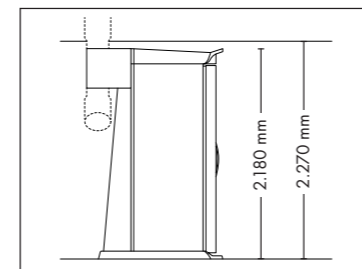

180 W

Nominal power 9 kW

UNIT DIMENSIONS

Closed (length x width x height)
1.395 mm x 1.233 mm x 2.368 mm

Open (length x width x height)
1.395 mm x 1.843 mm x 2.368 mm

STANDARD

OPTIONAL FEATURES

1.465,- 5.765,-

Tower smartSun

17.800,-

Lamps 52 x smartSunlight lamps (190 cm)

180 W

Nominal power 11 kW

UNIT DIMENSIONS

Closed (length x width x height)
1.400 mm x 1.405 mm x 2.180 mm

Open (length x width x height)
1.400 mm x 1.963 mm x 2.180 mm