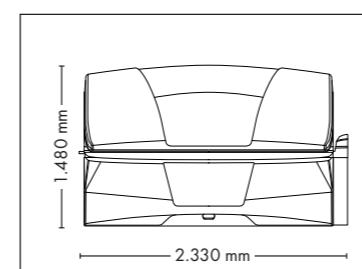

Nominal power min. 13,2 kW / max. 14,6 kW (with AC)

Colors are available for all UV-configurations

UPGRADE!
LED-SHOULDERS

UNIT DIMENSIONS

Closed (length x width x height)
2.397 mm x 1.502 mm x 1.597 mm

Open (length x width x height)
2.397 mm x 1.502 mm x 1.998 mm

UNIT DIMENSIONS

Closed (length x width x height)
2.384 mm x 1.603 mm x 1.539 mm

Open (length x width x height)
2.384 mm x 1.431 mm x 2.038 mm

STANDARD

OPTIONAL FEATURES

1.670,- 2.550,- 430,-

WELLNESS PACKAGE

UNIT DIMENSIONS

COLOR

Closed (length x width x height)
2.200 mm x 1.608 mm x 1.430 mm
L: 2.330 with Sound System

Open (length x width x height)
2.200 mm x 1.445 mm x 1.800 mm

STANDARD

NEW: SOUND PACKAGE

2.055,-

A5

UNIT DIMENSIONS

Closed (length x width x height)
2.200 mm x 1.608 mm x 1.430 mm
L: 2.330 with Sound System

Open (length x width x height)
2.200 mm x 1.445 mm x 1.800 mm

STANDARD

NEW: SOUND PACKAGE

2.055,-