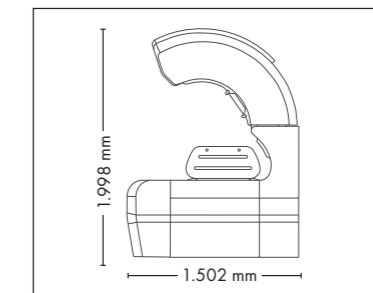

Nominal power min. 11,1 kW / max. 12,5 kW (with AC)

UNIT DIMENSIONS

Closed (length x width x height)
2.397 mm x 1.502 mm x 1.597 mm

Open (length x width x height)
2.397 mm x 1.502 mm x 1.998 mm

COLOR

STANDARD

Nominal power min. 13,2 kW / max. 14,6 kW (with AC)

Colors are available for all UV-configurations

UPGRADE!
LED-SHOULDERS

UNIT DIMENSIONS

Closed (length x width x height)
2.397 mm x 1.502 mm x 1.597 mm

Open (length x width x height)
2.397 mm x 1.502 mm x 1.998 mm