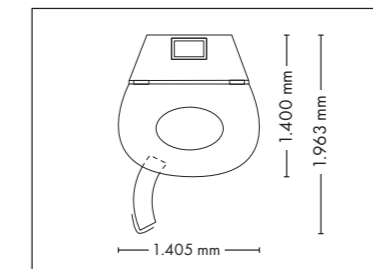

UNIT DIMENSIONS

Closed (length x width x height)
2.384 mm x 1.603 mm x 1.539 mm

Open (length x width x height)
2.384 mm x 1.431 mm x 2.038 mm

STANDARD

OPTIONAL FEATURES

1.670,- 2.550,- 430,-

WELLNESS PACKAGE

180 W

Nominal power 9 kW

UNIT DIMENSIONS

Closed (length x width x height)
1.395 mm x 1.233 mm x 2.368 mm

Open (length x width x height)
1.395 mm x 1.843 mm x 2.368 mm

STANDARD

OPTIONAL FEATURES

1.465,- 5.765,-

Tower smartSun

17.800,-

Lamps 52 x smartSunlight lamps (190 cm)

180 W

Nominal power 11 kW

UNIT DIMENSIONS

Closed (length x width x height)
1.400 mm x 1.405 mm x 2.180 mm

Open (length x width x height)
1.400 mm x 1.963 mm x 2.180 mm