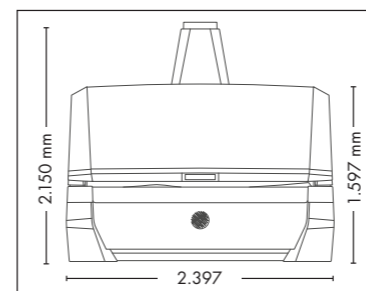

Nominal power min. 11,1 kW / max. 12,5 kW (with AC)

UNIT DIMENSIONS

Closed (length x width x height)
2.397 mm x 1.502 mm x 1.597 mm

Open (length x width x height)
2.397 mm x 1.502 mm x 1.998 mm

COLOR

STANDARD

Nominal power min. 13,2 kW / max. 14,6 kW (with AC)

Colors are available for all UV-configurations

UPGRADE!
LED-SHOULDERS

UNIT DIMENSIONS

Closed (length x width x height)
2.397 mm x 1.502 mm x 1.597 mm

Open (length x width x height)
2.397 mm x 1.502 mm x 1.998 mm