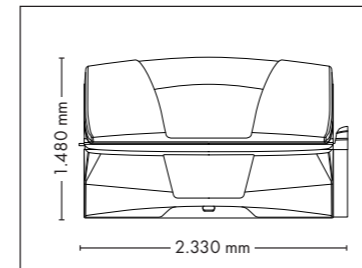

Nominal power min. 13,2 kW / max. 14,6 kW (with AC)

Colors are available for all UV-configurations

UPGRADE!
LED-SHOULDERS

UNIT DIMENSIONS

Closed (length x width x height)
2.397 mm x 1.502 mm x 1.597 mm

Open (length x width x height)
2.397 mm x 1.502 mm x 1.998 mm

UNIT DIMENSIONS

Closed (length x width x height)
2.384 mm x 1.603 mm x 1.539 mm

Open (length x width x height)
2.384 mm x 1.431 mm x 2.038 mm

STANDARD

OPTIONAL FEATURES

1.670,- 2.550,- 430,-

WELLNESS PACKAGE

A6 extraSun SUPER POWER (100W/120W)	25.745,-	27.165,-
TWIN POWER (160W/120W)	26.960,-	28.375,-
ULTRA POWER (160W/180W)	27.585,-	28.995,-
Canopy	24 x pureSunlight lamps (180 cm) 2 x extraSunlight lamps (180 cm) 4 x pureFacials	max. 200 W 200 W max. 400 W
Bench	16 x pureSunlight lamps (190 cm)	max. 200 W
Nominal power	SUPER POWER 9 kW (with AC) TWIN POWER 10 kW (with AC) ULTRA POWER 11 kW (with AC)	

UNIT DIMENSIONS

COLOR

Closed (length x width x height)
2.200 mm x 1.608 mm x 1.430 mm
L: 2.330 with Sound System

Open (length x width x height)
2.200 mm x 1.445 mm x 1.800 mm

STANDARD

NEW: SOUND PACKAGE

2.055,-