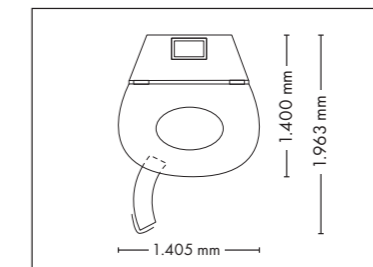

180 W

Nominal power 9 kW

UNIT DIMENSIONS

Closed (length x width x height)
1.395 mm x 1.233 mm x 2.368 mm

Open (length x width x height)
1.395 mm x 1.843 mm x 2.368 mm

STANDARD

OPTIONAL FEATURES

1.465,- 5.765,-

Tower smartSun

17.800,-

Lamps 52 x smartSunlight lamps (190 cm)

180 W

Nominal power 11 kW

UNIT DIMENSIONS

Closed (length x width x height)
1.400 mm x 1.405 mm x 2.180 mm

Open (length x width x height)
1.400 mm x 1.963 mm x 2.180 mm

Closed (length x width x height)
1.400 mm x 1.405 mm x 2.180 mm

Open (length x width x height)
1.400 mm x 1.963 mm x 2.180 mm

STANDARD

OPTIONAL FEATURE

VibraNano

5.765,-

SOUND SYSTEM

Bluetooth Sound System Mega Voice