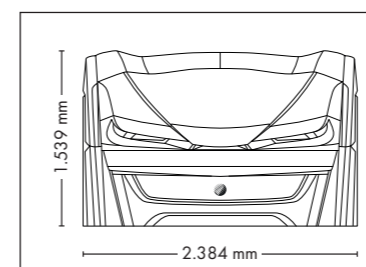

Nominal power min. 11,1 kW / max. 12,5 kW (with AC)

UNIT DIMENSIONS

Closed (length x width x height)
2.397 mm x 1.502 mm x 1.597 mm

Open (length x width x height)
2.397 mm x 1.502 mm x 1.998 mm

COLOR

STANDARD

Nominal power min. 13,2 kW / max. 14,6 kW (with AC)

Colors are available for all UV-configurations

UPGRADE!
LED-SHOULDERS

UNIT DIMENSIONS

Closed (length x width x height)
2.397 mm x 1.502 mm x 1.597 mm

Open (length x width x height)
2.397 mm x 1.502 mm x 1.998 mm

UNIT DIMENSIONS

Closed (length x width x height)
2.384 mm x 1.603 mm x 1.539 mm

Open (length x width x height)
2.384 mm x 1.431 mm x 2.038 mm

STANDARD

STANDARD

ACCESSOIRES

Price excl. VAT in Euro

• Exhaust air duct	455,-
• Exhaust air hose (Ø 300 mm, white, length 3 m, 2 hose clamps)	149,-
• Thermostatic cabin temperature controlling	390,-
• megaTimer	360,-