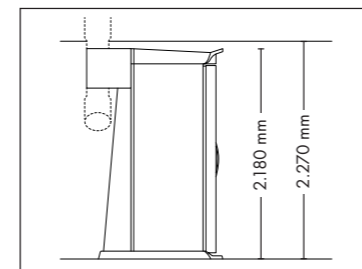

Closed (length x width x height)
1.400 mm x 1.405 mm x 2.180 mm

Open (length x width x height)
1.400 mm x 1.963 mm x 2.180 mm

DECOR

STANDARD

OPTIONAL FEATURES

5.765,- 1.095,-*

SOUND SYSTEM

1.385,-