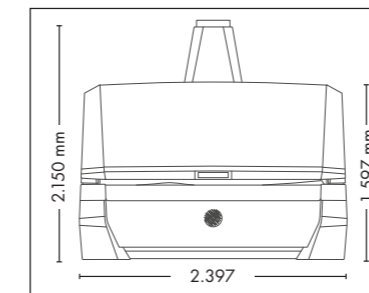

P9S smartSun

Canopy	26 x smartSunlight lamps (170 cm)	max. 200 W
	4 x SunSphere Facials	max. 120 W
	2 x SunSphere Shoulders	max. 20 W
	40 x Beauty Booster HyperRed (décolleté, legs)	
Bench	24 x smartSunlight lamps (190 cm)	max. 200 W

Nominal power min. 11,1 kW / max. 12,5 kW (with AC)

UNIT DIMENSIONS

Closed (length x width x height)
2.397 mm x 1.502 mm x 1.597 mm

Open (length x width x height)
2.397 mm x 1.502 mm x 1.998 mm

COLOR

STANDARD

Nominal power min. 13,2 kW / max. 14,6 kW (with AC)

Colors are available for all UV-configurations

UPGRADE!
LED-SHOULDERS

UNIT DIMENSIONS

Closed (length x width x height)
2.397 mm x 1.502 mm x 1.597 mm

Open (length x width x height)
2.397 mm x 1.502 mm x 1.998 mm