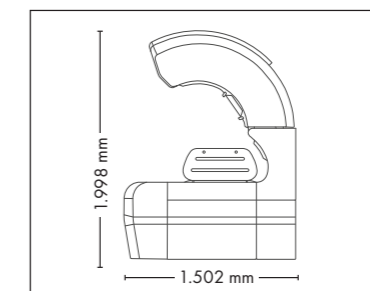

Nominal power min. 11,1 kW / max. 12,5 kW (with AC)

UNIT DIMENSIONS

Closed (length x width x height)
2.397 mm x 1.502 mm x 1.597 mm

Open (length x width x height)
2.397 mm x 1.502 mm x 1.998 mm

COLOR

STANDARD

Nominal power min. 13,2 kW / max. 14,6 kW (with AC)

Colors are available for all UV-configurations

UPGRADE!
LED-SHOULDERS

UNIT DIMENSIONS

Closed (length x width x height)
2.397 mm x 1.502 mm x 1.597 mm

Open (length x width x height)
2.397 mm x 1.502 mm x 1.998 mm