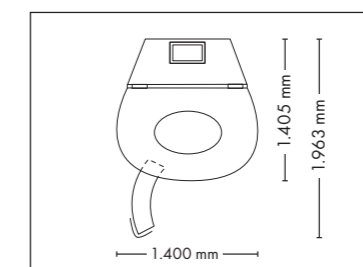

180 W

Nominal power 9 kW

UNIT DIMENSIONS

Closed (length x width x height)
1.395 mm x 1.233 mm x 2.368 mm

Open (length x width x height)
1.395 mm x 1.843 mm x 2.368 mm

STANDARD

OPTIONAL FEATURES

1.465,- 5.765,-

Closed (length x width x height)
1.400 mm x 1.405 mm x 2.180 mm

Open (length x width x height)
1.400 mm x 1.963 mm x 2.180 mm

STANDARD

OPTIONAL FEATURE

VibraNano

5.765,-

SOUND SYSTEM

Bluetooth Sound System Mega Voice

UNIT DIMENSIONS

Closed (length x width x height)
1.400 mm x 1.405 mm x 2.180 mm

Open (length x width x height)
1.400 mm x 1.963 mm x 2.180 mm

STANDARD

OPTIONAL FEATURE

VibraNano

5.765,-

SOUND SYSTEM