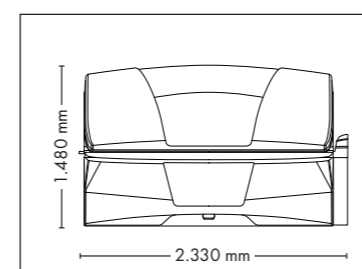

Nominal power min. 13,2 kW / max. 14,6 kW (with AC)

Colors are available for all UV-configurations

UPGRADE!
LED-SHOULDERS

UNIT DIMENSIONS

Closed (length x width x height)
2.397 mm x 1.502 mm x 1.597 mm

Open (length x width x height)
2.397 mm x 1.502 mm x 1.998 mm

UNIT DIMENSIONS

Closed (length x width x height)
2.384 mm x 1.603 mm x 1.539 mm

Open (length x width x height)
2.384 mm x 1.431 mm x 2.038 mm

STANDARD

OPTIONAL FEATURES

1.670,- 2.550,- 430,-

WELLNESS PACKAGE

A6S extraSun

	TWIN POWER (160W/120W)	29.535,-	30.955,-
	ULTRA POWER (160W/180W)	30.165,-	31.595,-
Canopy	24 x pureSunlight lamps (180 cm) 2 x extraSunlight lamps (180 cm) 4 x LED-Facials		max. 200 W max. 200 W max. 120 W
Bench	16 x pureSunlight lamps (190 cm)		max. 200 W
Nominal power	TWIN POWER 10,1 kW (with AC) ULTRA POWER 11,1 kW (with AC)		

SOLARIUM - BEDS

UNIT DIMENSIONS

COLOR

Closed (length x width x height)
2.200 mm x 1.608 mm x 1.430 mm
L: 2.330 with Sound System

Open (length x width x height)
2.200 mm x 1.445 mm x 1.800 mm

STANDARD

NEW: SOUND PACKAGE