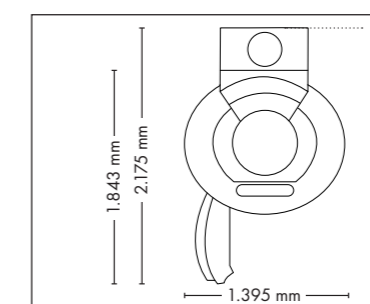

UNIT DIMENSIONS

Closed (length x width x height)
2.384 mm x 1.603 mm x 1.539 mm

Open (length x width x height)
2.384 mm x 1.431 mm x 2.038 mm

STANDARD

OPTIONAL FEATURES

1.670,- 2.550,- 430,-

WELLNESS PACKAGE

A5

UNIT DIMENSIONS

Closed (length x width x height)
2.200 mm x 1.608 mm x 1.430 mm
L: 2.330 with Sound System

Open (length x width x height)
2.200 mm x 1.445 mm x 1.800 mm

STANDARD

NEW: SOUND PACKAGE

2.055,-

180 W

Nominal power 9 kW

UNIT DIMENSIONS

Closed (length x width x height)
1.395 mm x 1.233 mm x 2.368 mm

Open (length x width x height)
1.395 mm x 1.843 mm x 2.368 mm

STANDARD

OPTIONAL FEATURES

1.465,- 5.765,-

Tower smartSun

17.800,-

Lamps 52 x smartSunlight lamps (190 cm)

180 W

Nominal power 11 kW

UNIT DIMENSIONS

Closed (length x width x height)
1.400 mm x 1.405 mm x 2.180 mm

Open (length x width x height)
1.400 mm x 1.963 mm x 2.180 mm