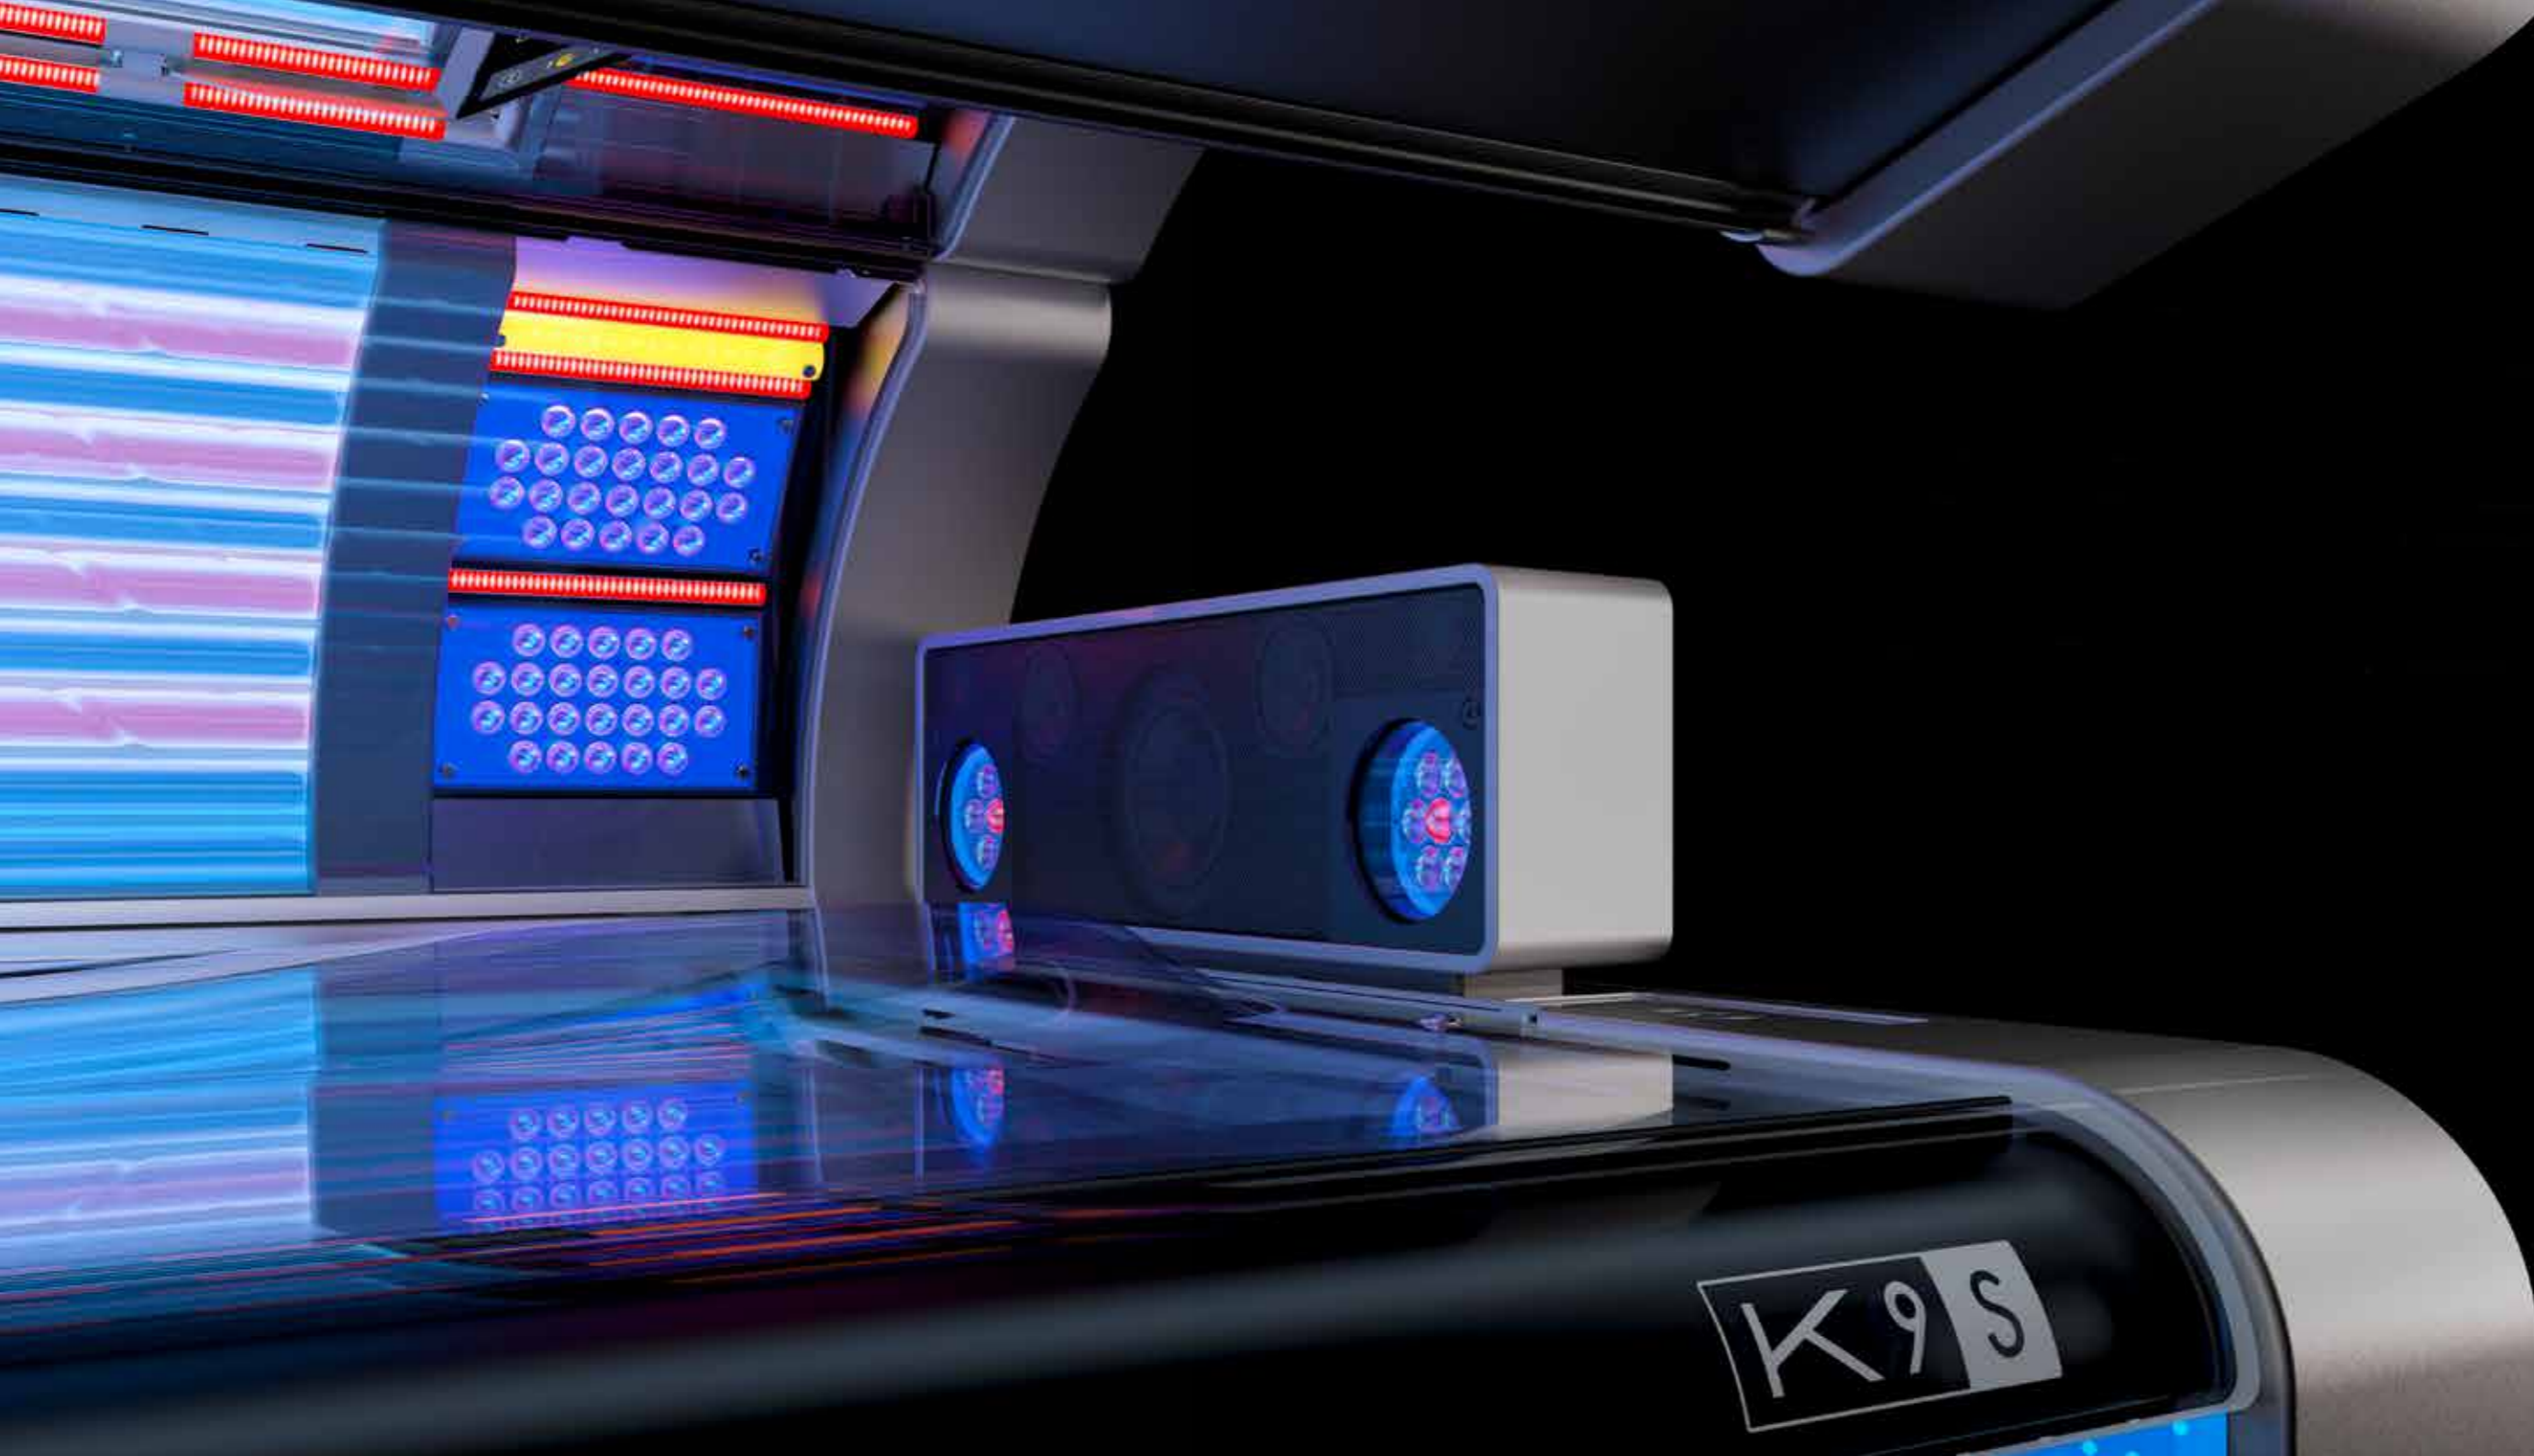

## LUMINOUS. EFFICIENT. DYNAMIC.

With the K7 KBL build the foundation of the K-Series. Captivating design and innovative technologies lead the way for the newest top model K9S. SunSphere Pro marks a great leap into the future for KBL. The premiere of UVB-LEDs in a solarium phases out conventional T5 lamps in the face and décolleté area. K9S is the complete package.

## SPECTRAL-UPGRADE

The new and improved version of SunSphere Pro is designed for maximum direct pigmentation. Using a spectral adjustment, the new system achieves a 30% increase in performance and ensures even more tanning performance in the facial and décolleté areas.