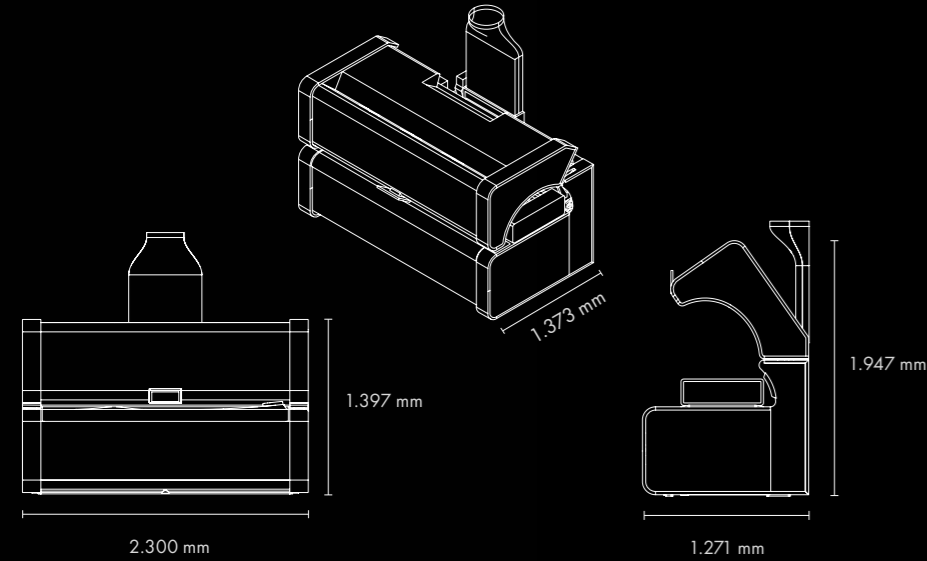

### Dimensions

	(Length x Width x Height)
Closed:	2.300 mm x 1.480 mm x 1.600 mm
Open:	2.300 mm x 1.400 mm x 2.232 mm

**K7 S**

Infinity Mirror | extraSun

**K6 S**

Infinity Mirror | hybridSun

**K7**

Infinity Mirror | vitaSun

**Dimensions** (of the K7S, K6S, K7, K6 and K5)

Length x Width x Height

Closed:	2.300 mm x 1.349 mm x 1.397 mm
Open:	2.300 mm x 1.271 mm x 1.947 mm
Hight with exhaust:	2.096 mm