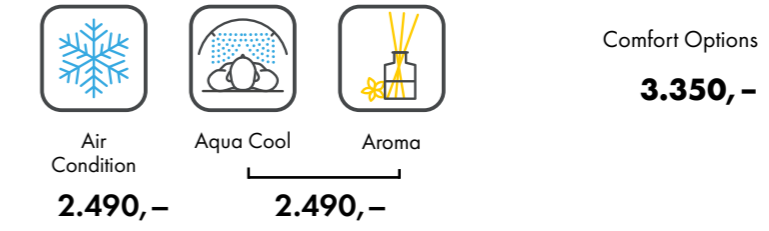

OPTIONAL FEATURES

PRICE EXCL. VAT IN EURO