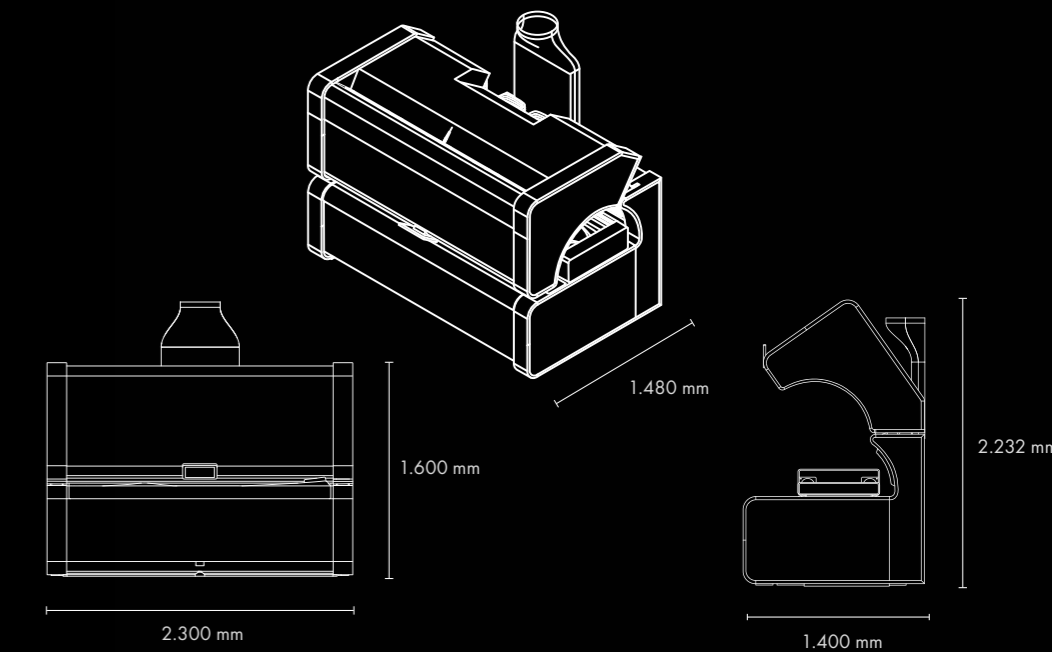

### Dimensions

	(Length x Width x Height)
Closed:	2.300 mm x 1.480 mm x 1.600 mm
Open:	2.300 mm x 1.400 mm x 2.232 mm