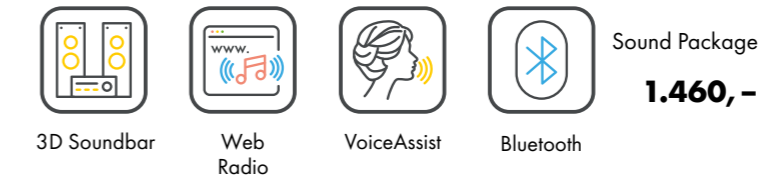

OPTIONAL FEATURES

PRICE EXCL. VAT IN EURO