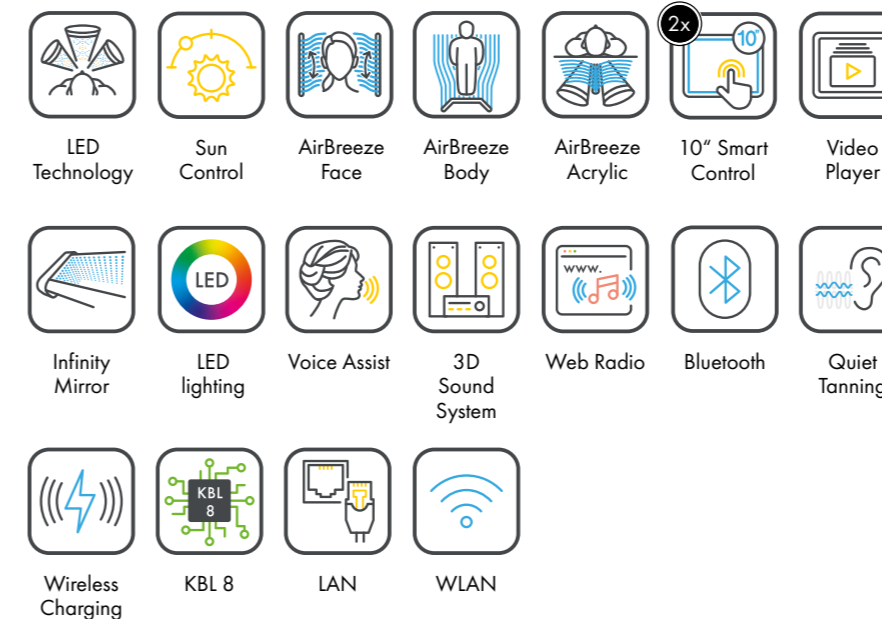

STANDARD

PRICE EXCL. VAT IN EURO

+	Connectivity+	900,-
+	Klima	1.670,-
+	Comfort Klima	2.870,-
+	AquaCool	1.670,-
+	DekoLight	1.750,-