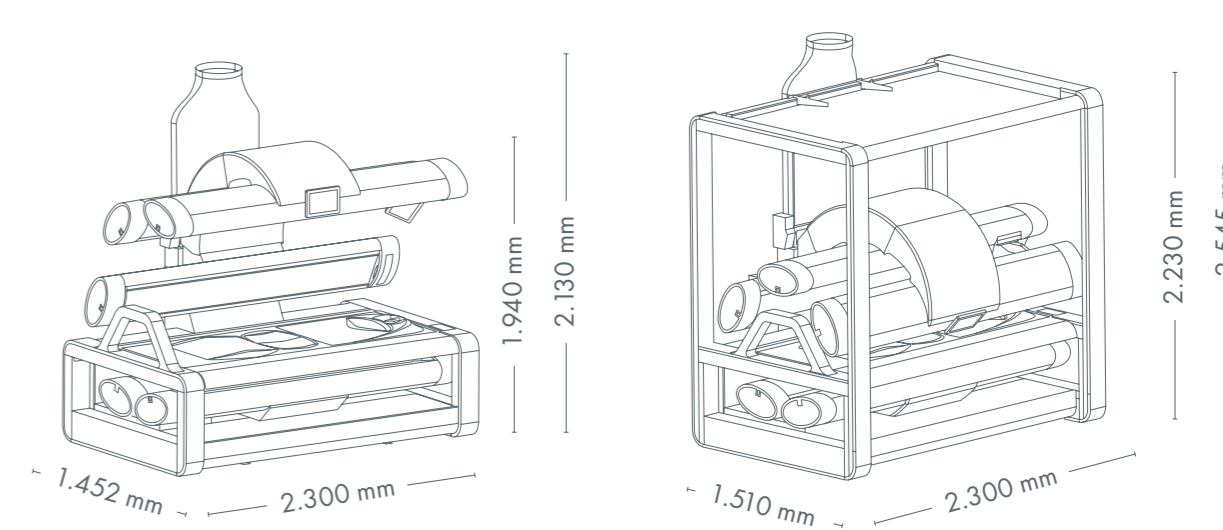

Dimensions (length x width x height)

Open: 2.300 mm x 1.411 mm x 1.940 mm*

Closed: 2.300 mm x 1.452 mm x 1.580 mm*

with LOFT 2.300 mm x 1.510 mm x 2.230 mm*

A MINIMUM WALL CLEARANCE OF 100mm
MUST BE MAINTAINED ON EACH SIDE.

*excl. exhaust air duct