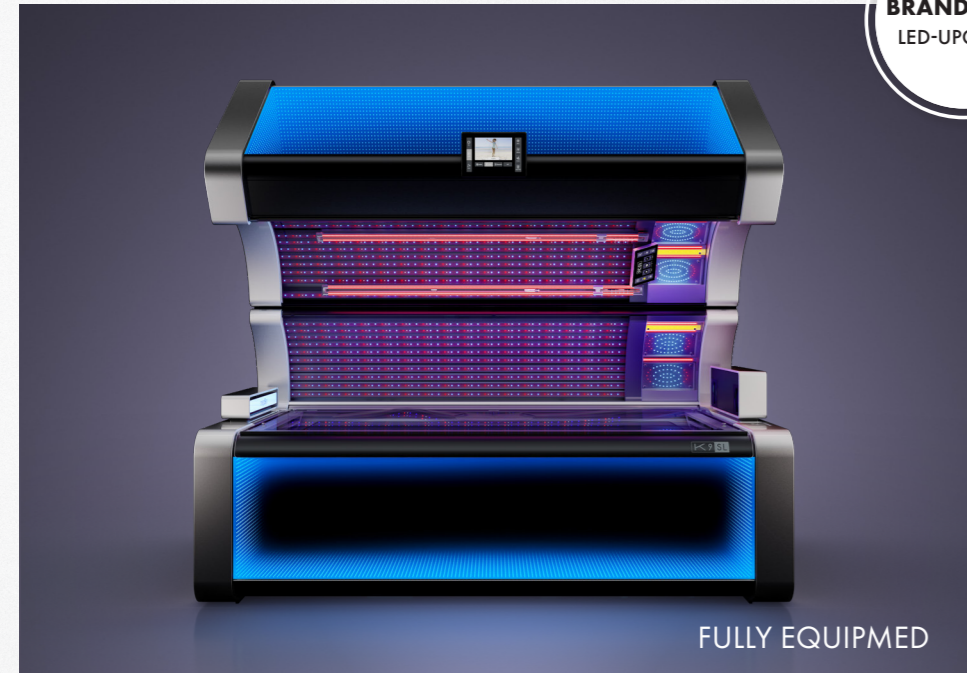

K9SL

BRAND NEW!
LED-UPGRADE

FULLY EQUIPMED

DIMENSIONS

in mm (LENGTH x WIDTH x HEIGHT)

- 2.300 mm x 1.400 mm x 2.232 mm (open)
- 2.300 mm x 1.480 mm x 1.600 mm (closed)

LED-TUBES

K9SL Standard

- 52 x UV-LED-Tubes (170cm & 190cm) max. 95 W
- 6 x LED-Facials max. 120W
- 2 x LED-Shoulders 20W
- >2000 x Nano Beauty LEDs

K9SL vitaSun

- 52 x UV-LED-Tubes (170cm & 190cm) max. 95 W
- 6 x LED-Facials max. 120W
- 2 x LED-Shoulders 20W
- >1000 x Nano Beauty LEDs
- >1000 x Nano Blue LEDs

POWER CONSUMPTION

- min. 7,2 kW
- max. 8,5 kW (with AC)

COLOR

STARTING AT **87.035 EUR**

PRICE EXCL.VAT

STANDARD

SunSphere Pro Facials	SunSphere Shoulders	Beauty Booster Pro*	Infinity Mirror	7" Smart Control	10" Smart Control	3D Soundbar	Video Player	VoiceAssist	Web Radio	Wireless Charging
AirBreeze Body	AirBreeze Face	AirBreeze Feet	Air Condition	AquaCool	Aroma	Bluetooth	Ethernet	KBL 8	WLAN	

BRAND NEW: LED-UPGRADE

PRICE EXCL. VAT IN EURO

		1.990,-		including new LED-Shoulders
		900,-		

ACCESSOIRES

PRICE EXCL. VAT IN EURO

- Exhaust air duct 580,-
- Exhaust air hose (Ø 300 mm, length 3m, 2 hose clamps) 149,-
- Thermostatic cabin temperature controlling 390,-
- megaTimer 360,-