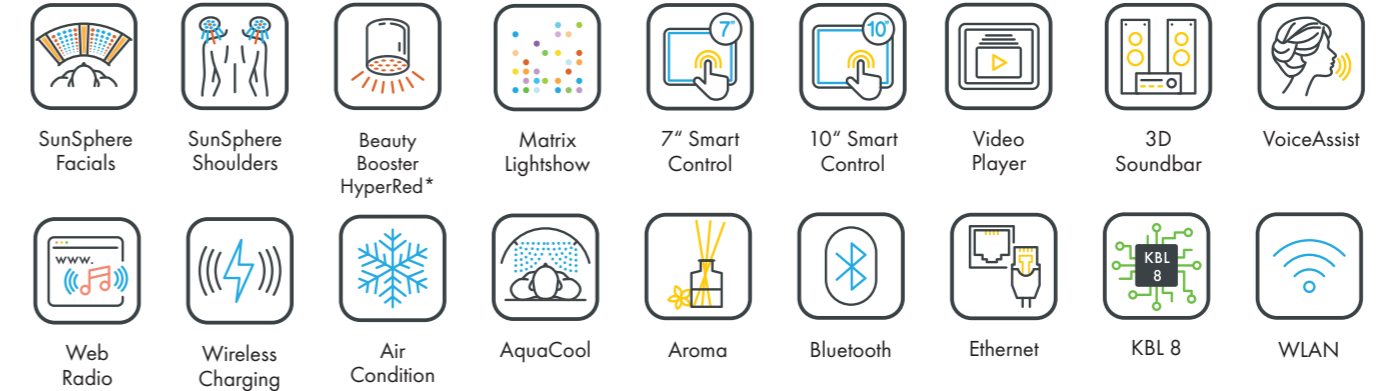

STANDARD

BRAND NEW: LED-UPGRADE

PRICE EXCL. VAT IN EURO

	New LED-Technology		1.990,-	including new LED-Shoulders
	Connectivity +		900,-	

ACCESSOIRES

PRICE EXCL. VAT IN EURO

• Exhaust air duct	580,-
• Exhaust air hose (Ø 300 mm, length 3m, 2 hose clamps)	149,-
• Thermostatic cabin temperature controlling	390,-
• megaTimer	360,-