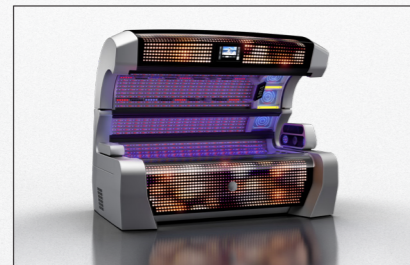

LED-TUBES

P9SL Standard

	50 x UV-LED-Tubes (170cm & 190cm)	max. 95 W
	4 x LED-Facials	max. 120W
	2 x LED-Shoulders	20W
	40 x Beauty Booster HyperRed	

P9SL vitaSun

	50 x UV-LED-Tubes (170cm & 190cm)	max. 95 W
	4 x LED-Facials	max. 120W
	2 x LED-Shoulders	20W
	16 x Beauty Booster HyperRed	
	24 x Blue Booster (Dekolleté, Legs)	

POWER CONSUMPTION

min. 7,6 kW

max. 8,9 kW (with AC)

COLOR

Magic Silver

Copper Rose

Wonder White

STARTING AT **85.695 EUR**

PRICE EXCL.VAT