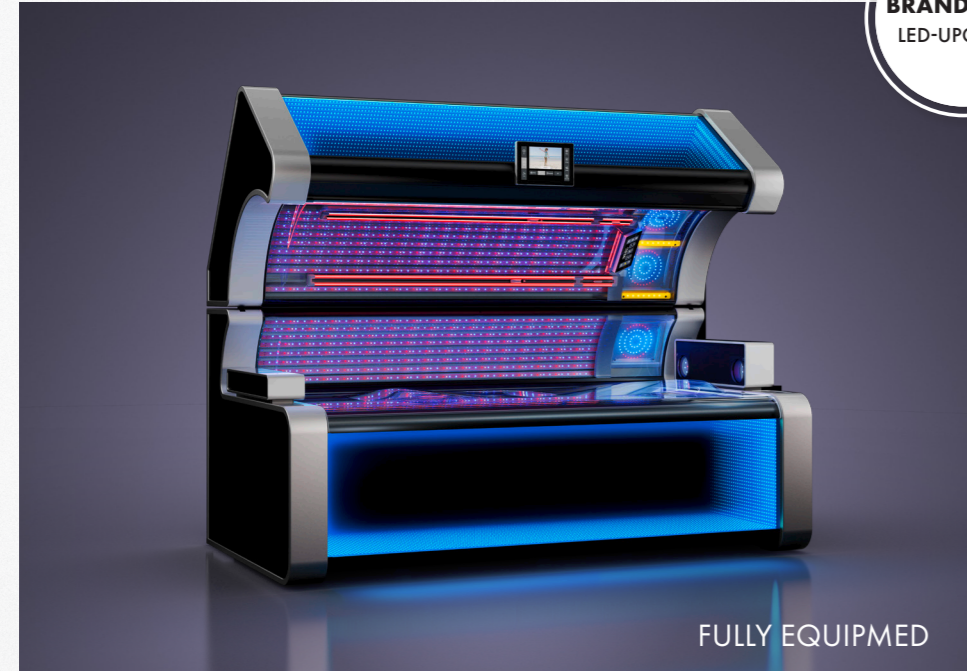

K7SL

BRAND NEW!
LED-UPGRADE

FULLY EQUIPMED

DIMENSIONS

in mm (LENGTH x WIDTH x HEIGHT)

2.300 mm x 1.271 mm x 1.947 mm (open)

2.300 mm x 1.349 mm x 1.397 mm (closed)

LED-TUBES

K7SL Standard

	46 x UV-LED-Tubes (170cm & 190cm)	max. 95 W
	4 x LED-Facials	max. 120W
	4 x LED-Shoulders	20W
	>2000 x Nano Beauty LEDs	

K7SL vitaSun

	46 x UV-LED-Tubes (170cm & 190cm)	max. 95 W
	4 x LED-Facials	max. 120W
	2 x LED-Shoulders	20W
	>1000 x Nano Beauty LEDs	
	>1000 x Nano Blue LEDs	

POWER CONSUMPTION

min. 6,2 kW

max. 7,5 kW (with AC)

COLOR

Magic Silver

Copper Rose

Wonder White

STARTING AT **64.095 EUR**

PRICE EXCL.VAT