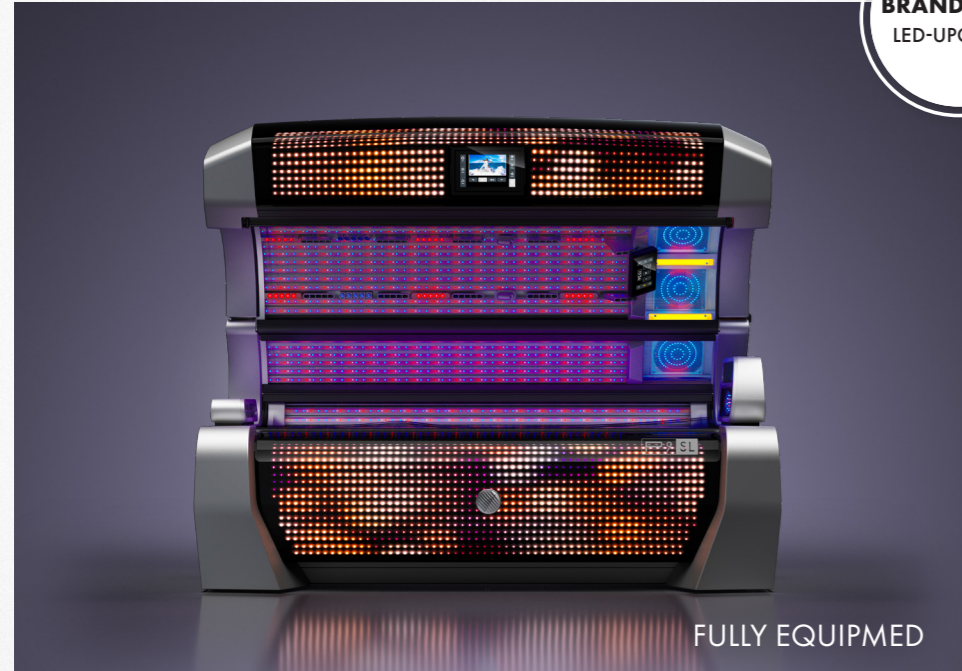

P9SL

BRAND NEW!
LED-UPGRADE

FULLY EQUIPMED

DIMENSIONS

in mm (LENGTH x WIDTH x HEIGHT)

2.397 mm x 1.502 mm x 1.998 mm (open)

2.397 mm x 1.502 mm x 1.597 mm (closed)