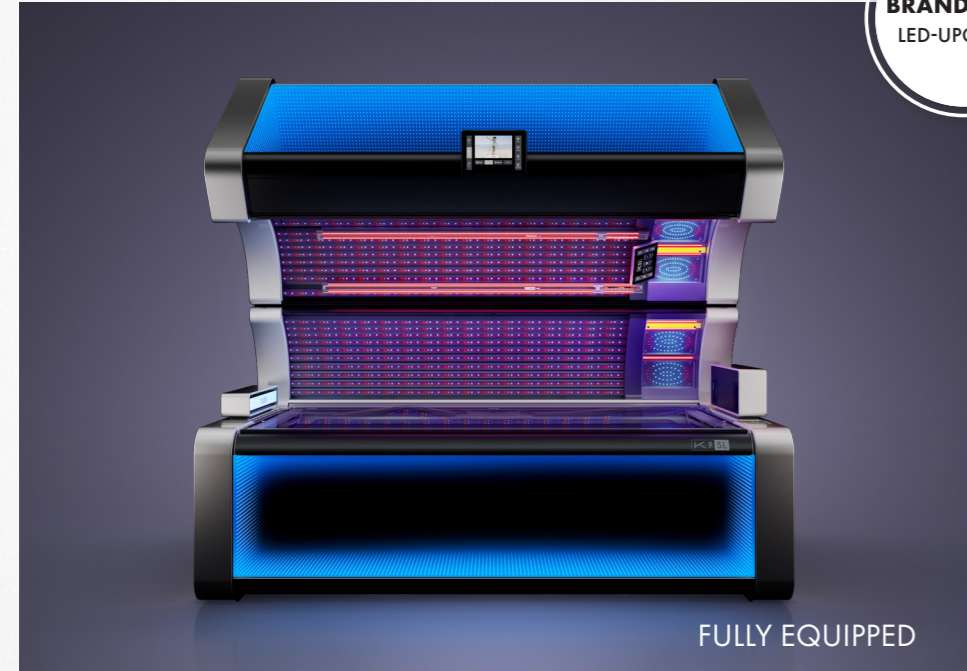

K9SL

BRAND NEW!
LED-UPGRADE

FULLY EQUIPPED

DIMENSIONS

in mm (LENGTH x WIDTH x HEIGHT)

2.300 mm x 1.400 mm x 2.232 mm (open)

2.300 mm x 1.480 mm x 1.600 mm (closed)

LED-TUBES

K9SL Standard

	52 x UV-LED-Tubes (170cm & 190cm)	max. 95 W
	6 x LED-Facials	max. 120W
	2 x LED-Shoulders	20W
	>2000 x Nano Beauty LEDs	

K9SL vitaSun

	52 x UV-LED-Tubes (170cm & 190cm)	max. 95 W
	6 x LED-Facials	max. 120W
	2 x LED-Shoulders	20W
	>1000 x Nano Beauty LEDs	
	>1000 x Nano Blue LEDs	

POWER CONSUMPTION

min. 7,2 kW

max. 8,5 kW (with AC)

COLOR

STARTING AT **87.035 EUR**

PRICE EXCL.VAT