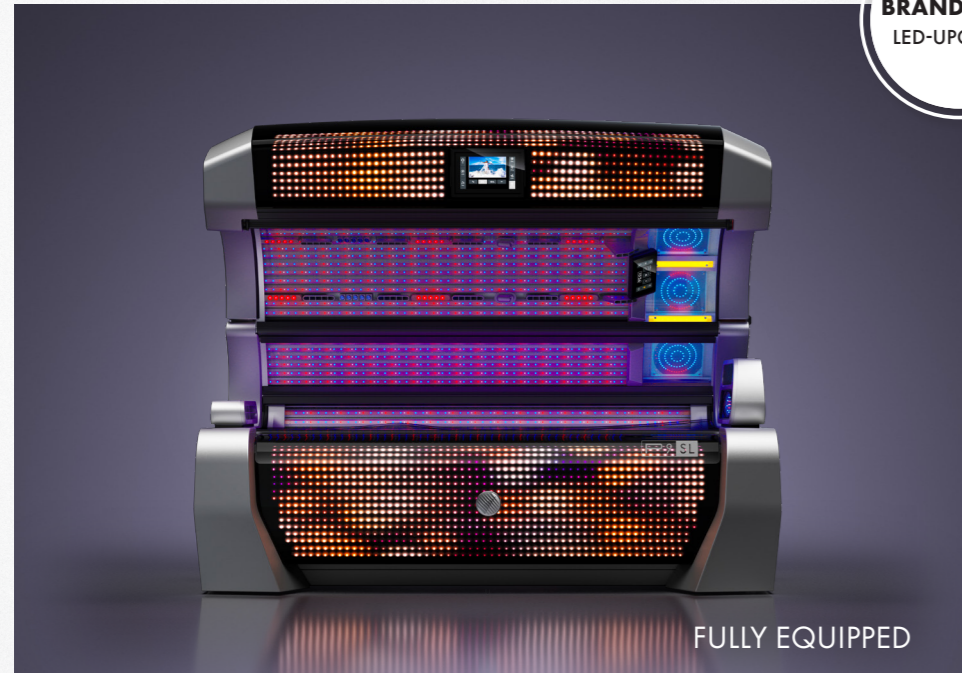

P9SL

BRAND NEW!
LED-UPGRADE

FULLY EQUIPPED

DIMENSIONS

in mm (LENGTH x WIDTH x HEIGHT)

2.397 mm x 1.502 mm x 1.998 mm (open)

2.397 mm x 1.502 mm x 1.597 mm (closed)