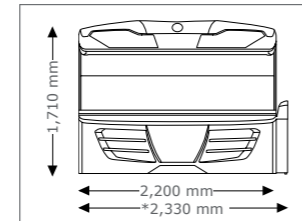

Unit dimension l x w x h

- open: 2,200 mm x 1,440 mm x 1,800 mm
open with Sound System:
2,330 mm x 1,440 mm x 1,800 mm

optional

aroma

aquaCool

airCon

Bluetooth

- Sound System
- Exhaust air duct
- Thermostatic cabin temperature controlling
- Exhaust air hose (ø 300 mm, white, length 3 m, 2 hose clamps)
- megaTimer

Unit dimension l x w x h

- open: 2,200 mm x 1,440 mm x 1,800 mm
open with Sound System:
2,330 mm x 1,440 mm x 1,800 mm

optional

aroma

aquaCool

airCon

Bluetooth

beauty-Booster

Nominal power: 7 kW (without aircon)
9 kW (with aircon)

ULTRA POWER

Canopy: 22 x 160 W pureSunlight lamp
2 x extraSunlight lamp
3 x 400 W pureFacials, adjustable

Bench: 14 x 180 W pureSunlight lamp

Nominal power: 8 kW (without aircon)
9 kW (with aircon)

Unit dimension l x w x h

open: 2,200 mm x 1,440 mm x 1,710 mm

open with Sound System:
2,330 mm x 1,440 mm x 1,710 mm

optional

 aroma	 aquaCool	 airCon	 Bluetooth®
• Sound System	• Exhaust air duct	• Thermostatic cabin temperature controlling	
• Exhaust air hose (ø 300 mm, white, length 3 m, 2 hose clamps)		• megaTimer	