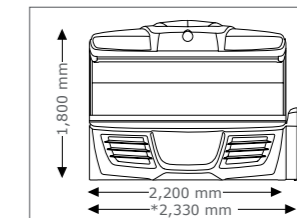

Unit dimension l x w x h

- open: 2,200 mm x 1,440 mm x 1,800 mm
open with Sound System:
2,330 mm x 1,440 mm x 1,800 mm

optional

aroma

aquaCool

airCon

Bluetooth

- Sound System
- Exhaust air duct
- Thermostatic cabin temperature controlling
- Exhaust air hose (ø 300 mm, white, length 3 m, 2 hose clamps)
- megaTimer

Unit dimension l x w x h

- open: 2,200 mm x 1,440 mm x 1,800 mm
open with Sound System:
2,330 mm x 1,440 mm x 1,800 mm

optional

aroma

aquaCool

airCon

Bluetooth

beauty-Booster