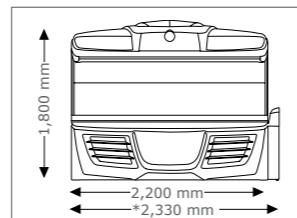

comfortDetail

lightFlooded

permanentFilter

easyClean

quickLock

Optima Ω deluxe

- Canopy:** 22 x 180 W pureSunlight lamp
4 x extraSunlight lamp
90 beautyBooster
(face, décolleté, legs)
- Bench:** 16 x 120 W pureSunlight lamp
- Nominal power:** 7 kW (without aircon)
8 kW (with aircon)

Unit dimension l x w x h

- open: 2,200 mm x 1,440 mm x 1,800 mm
open with Sound System:
2,330 mm x 1,440 mm x 1,800 mm

optional

aroma

aquaCool

airCon

Bluetooth

- Sound System
- Exhaust air duct
- Thermostatic cabin temperature controlling
- Exhaust air hose (ø 300 mm, white, length 3 m, 2 hose clamps)
- megaTimer