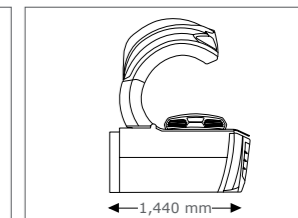

Unit dimension l x w x h

- open: 2,200 mm x 1,440 mm x 1,800 mm
open with Sound System:
2,330 mm x 1,440 mm x 1,800 mm

optional

aroma

aquaCool

airCon

Bluetooth

- Sound System
- Exhaust air duct
- Thermostatic cabin temperature controlling
- Exhaust air hose (ø 300 mm, white, length 3 m, 2 hose clamps)
- megaTimer

SUPER POWER

- Canopy:** 24 x 160 W pureSunlight lamp
2 x extraSunlight lamp
4 x 400 W pureFacials, adjustable
- Bench:** 16 x 120 W pureSunlight lamp
- Nominal power:** 8 kW (without aircon)
10 kW (with aircon)

Unit dimension l x w x h

- open: 2,200 mm x 1,440 mm x 1,800 mm
open with Sound System:
2,330 mm x 1,440 mm x 1,800 mm

optional

aroma

aquaCool

airCon

Bluetooth

beauty-Booster