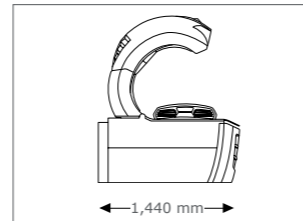

Unit dimension l x w x h

- open: 2,200 mm x 1,440 mm x 1,800 mm
open with Sound System:
2,330 mm x 1,440 mm x 1,800 mm

optional

aroma

aquaCool

airCon

Bluetooth

beauty-Booster

Nominal power: 7 kW (without aircon)
9 kW (with aircon)

ULTRA POWER

Canopy: 22 x 160 W pureSunlight lamp
2 x extraSunlight lamp
3 x 400 W pureFacials, adjustable

Bench: 14 x 180 W pureSunlight lamp

Nominal power: 8 kW (without aircon)
9 kW (with aircon)

Unit dimension l x w x h

open: 2,200 mm x 1,440 mm x 1,710 mm

open with Sound System:
2,330 mm x 1,440 mm x 1,710 mm

optional

 aroma	 aquaCool	 airCon	 Bluetooth®
• Sound System	• Exhaust air duct	• Thermostatic cabin temperature controlling	
• Exhaust air hose (ø 300 mm, white, length 3 m, 2 hose clamps)		• megaTimer	