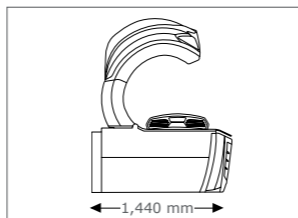

comfortDetail

lightFlooded

permanentFilter

easyClean

quickLock

Optima Ω deluxe

- Canopy:** 22 x 180 W pureSunlight lamp
4 x extraSunlight lamp
90 beautyBooster
(face, décolleté, legs)
- Bench:** 16 x 120 W pureSunlight lamp
- Nominal power:** 7 kW (without aircon)
8 kW (with aircon)

Unit dimension l x w x h

- open: 2,200 mm x 1,440 mm x 1,800 mm
open with Sound System:
2,330 mm x 1,440 mm x 1,800 mm

optional

aroma

aquaCool

airCon

Bluetooth

- Sound System
- Exhaust air duct
- Thermostatic cabin temperature controlling
- Exhaust air hose (ø 300 mm, white, length 3 m, 2 hose clamps)
- megaTimer

Unit dimension l x w x h

- open: 2,200 mm x 1,440 mm x 1,800 mm
open with Sound System:
2,330 mm x 1,440 mm x 1,800 mm

optional

aroma

aquaCool

airCon

Bluetooth

beauty-Booster