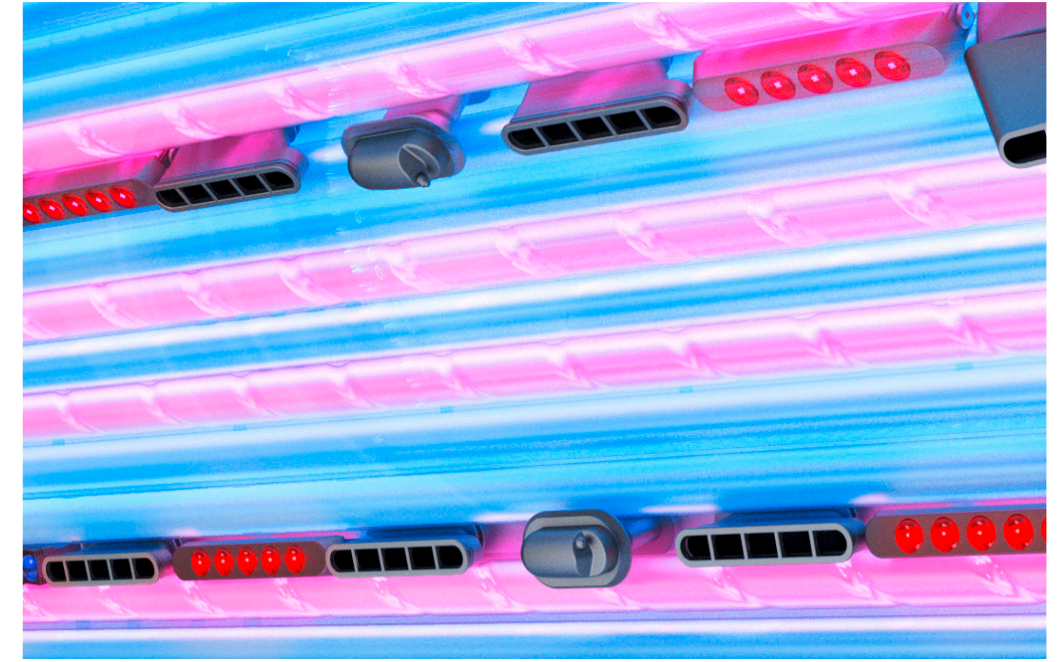

With the help of a new chip set and an improved lens we've improved the effectiveness of our Beauty Booster by a further **16%**. In addition to an **increase in performance**, we've also succeeded in optimising the illumination image by means of special diffusing lenses. This advance is now available in **all current megaSun solariums and collariums** and guarantees an optimal result.