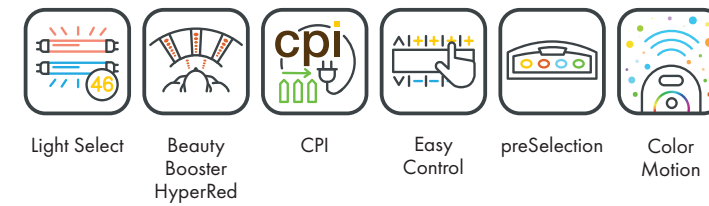

FULLY EQUIPED

UNIT DIMENSIONS

Closed (length x width x height)
2.384 mm x 1.430 mm x 1.534 mm

Open (length x width x height)
2.384 mm x 1.430 mm x 1.942 mm

STANDARD

OPTIONAL FEATURES

SOUND SYSTEM

POWER PACKAGE