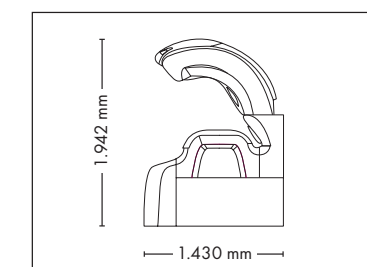

UNIT DIMENSIONS

Closed (length x width x height)
2.384 mm x 1.430 mm x 1.534 mm

Open (length x width x height)
2.384 mm x 1.430 mm x 1.942 mm

STANDARD

OPTIONAL FEATURES

2.160,- 1.320,- 930,-

POWER PACKAGE

2.890,-

FULLY EQUIPED

UNIT DIMENSIONS

Closed (length x width x height)
2.384 mm x 1.430 mm x 1.534 mm

Open (length x width x height)
2.384 mm x 1.430 mm x 1.942 mm

STANDARD

OPTIONAL FEATURES

SOUND SYSTEM

POWER PACKAGE

UNIT DIMENSIONS

Closed (length x width x height)
2.384 mm x 1.430 mm x 1.534 mm

Open (length x width x height)
2.384 mm x 1.430 mm x 1.942 mm

STANDARD

OPTIONAL FEATURES

1.590,- 2.160,- 1.320,- 930,-

1.250,-