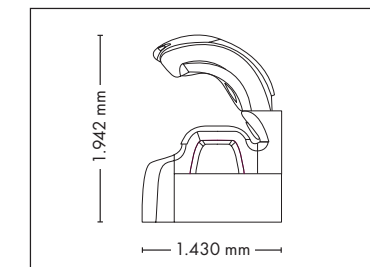

UNIT DIMENSIONS

Closed (length x width x height)
2.384 mm x 1.430 mm x 1.534 mm

Open (length x width x height)
2.384 mm x 1.430 mm x 1.942 mm

STANDARD

OPTIONAL FEATURES

2.160,- 1.320,- 930,-

POWER PACKAGE

2.890,-

UV COMPONENTS AND PERFORMANCE

Price excl. VAT in Euro

Optima alpha deluxe		35.195,-
Canopy	22 x pureSunlight lamps (210 cm) 4 x pureSunlight lamps (180 cm) 90 x Beauty Booster HyperRed (face, décolleté, legs)	max. 200 W max. 200 W
Bench	20 x pureSunlight lamps (190 cm)	max. 200 W
Nominal power	12 kW (with AC)	

FULLY EQUIPED

UNIT DIMENSIONS

Closed (length x width x height)
2.384 mm x 1.430 mm x 1.534 mm

Open (length x width x height)
2.384 mm x 1.430 mm x 1.942 mm

STANDARD

OPTIONAL FEATURES

SOUND SYSTEM

POWER PACKAGE

OPTIMA DELUXE

UNIT DIMENSIONS

Closed (length x width x height)
2.330 mm x 1.610 mm x 1.480 mm

Open (length x width x height)
2.330 mm x 1.440 mm x 1.800 mm

UV COMPONENTS AND PERFORMANCE

Price excl. VAT in Euro