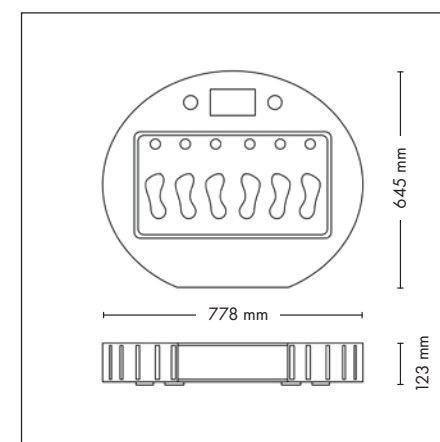

OPTIMA DELUXE

UNIT DIMENSIONS

Closed (length x width x height)
2.330 mm x 1.610 mm x 1.480 mm

Open (length x width x height)
2.330 mm x 1.440 mm x 1.800 mm

UV COMPONENTS AND PERFORMANCE

Price excl. VAT in Euro

UV COMPONENTS AND PERFORMANCE

Price excl. VAT in Euro

Beauty Shaper

20.950,-

Lamps 50 x beautyLight lamps (190 cm)

max. 180 W

Nominal power 11 kW

UNIT DIMENSIONS

Closed (length x width x height)
1.400 mm x 1.405 mm x 2.180 mm

Open (length x width x height)
1.400 mm x 1.963 mm x 2.180 mm

STANDARD

WELLNESS PACKAGE

1.760,-

ACCESSOIRES

Price excl. VAT in Euro

- Exhaust air duct with Exhaust air hose (Ø 300 mm, white, length 3 m, 2 hose clamps) 180,-
- Loudspeakers 170,-
- megaTimer 310,-

VIBRANANO

UNIT DIMENSIONS (length x width x height)

Option 1 (length x width x height)
778 mm x 645 mm x 123 mm

Option 2 (length x width x height)
762 mm x 572 mm x 123 mm

MODEL	Price excl. VAT in Euro
vibraNano	5.450,-