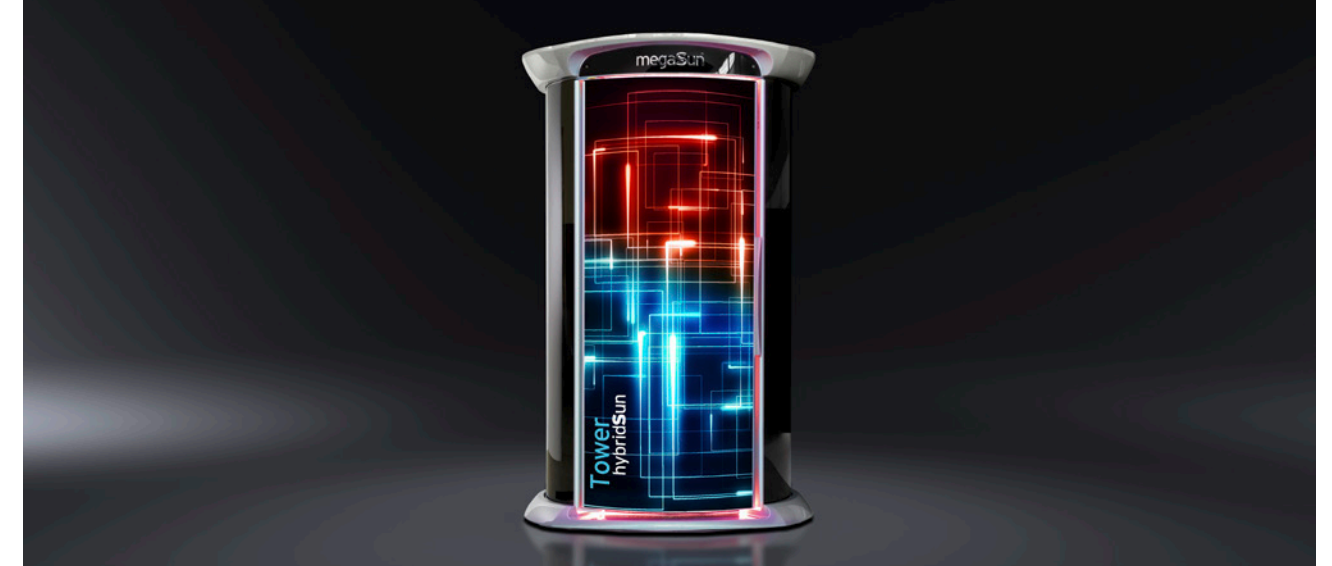

Price excl. VAT in Euro

Tower hybridSun

16.095,-

Lamps 26 x pureSunlight lamps (190 cm)
26 x smartSunlight lamps (190 cm)

max. 180 W
max. 180 W

Nominal power 11 kW

UNIT DIMENSIONS

Closed (length x width x height)
1.400 mm x 1.405 mm x 2.180 mm