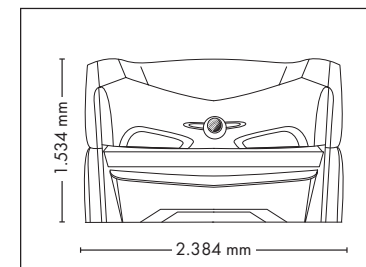

UNIT DIMENSIONS

Closed (length x width x height)
2.384 mm x 1.430 mm x 1.534 mm

Open (length x width x height)
2.384 mm x 1.430 mm x 1.942 mm

STANDARD

OPTIONAL FEATURES

2.160,- 930,-

ACCESSOIRES

Price excl. VAT in Euro