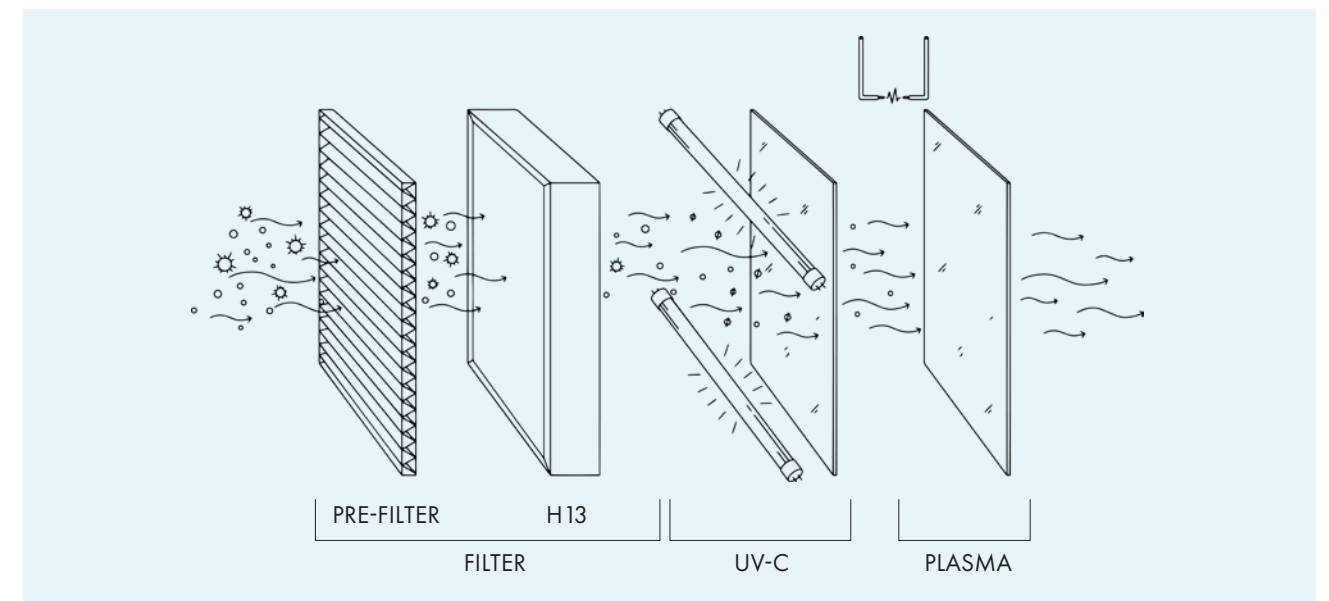

AIRANGEL

TRIPLE AIRPURIFICATION
FROM THE UV-SPECIALIST

AIRANGEL AP-10

www.airangel.eu

OPTIMAL AIRFLOW.

Using the newly developed AirAngel AP-10 we are now able to offer 99,9% purified air during the tanning session. Every unit of the following series can be ordered or retrofitted with the air purification device: P9S-Series, P9-Series and 8000er-Series.