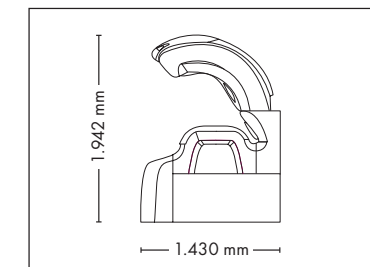

UNIT DIMENSIONS

Closed (length x width x height)
2.384 mm x 1.430 mm x 1.534 mm

Open (length x width x height)
2.384 mm x 1.430 mm x 1.942 mm

STANDARD

OPTIONAL FEATURES

2.160,- 930,-

ACCESSOIRES

Price excl. VAT in Euro