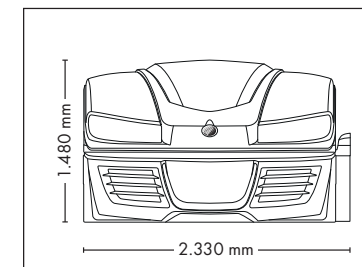

UNIT DIMENSIONS

Closed (length x width x height)
2.384 mm x 1.430 mm x 1.534 mm

Open (length x width x height)
2.384 mm x 1.430 mm x 1.942 mm

STANDARD

OPTIONAL FEATURES

2.160,- 1.320,- 930,-

POWER PACKAGE

2.890,-

FULLY EQUIPED

UNIT DIMENSIONS

Closed (length x width x height)
2.384 mm x 1.430 mm x 1.534 mm

Open (length x width x height)
2.384 mm x 1.430 mm x 1.942 mm

STANDARD

OPTIONAL FEATURES

SOUND SYSTEM

POWER PACKAGE

OPTIMA DELUXE

UNIT DIMENSIONS

Closed (length x width x height)
2.330 mm x 1.610 mm x 1.480 mm

Open (length x width x height)
2.330 mm x 1.440 mm x 1.800 mm

UV COMPONENTS AND PERFORMANCE

Price excl. VAT in Euro