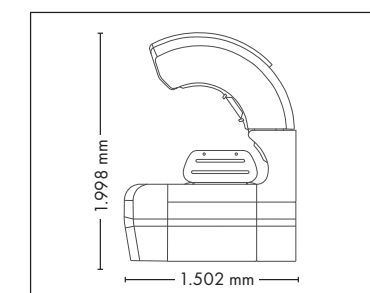

AIRPURIFICATION
OPTIONAL*
1499,- EURO

SOLARIUM – BEDS

UNIT DIMENSIONS

Closed (length x width x height)
2.397 mm x 1.502 mm x 1.597 mm

Open (length x width x height)
2.397 mm x 1.502 mm x 1.998 mm

COLOR

STANDARD