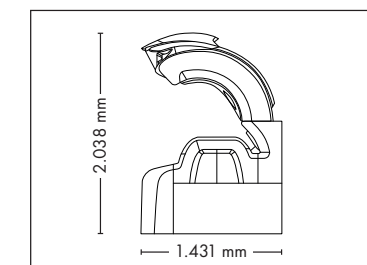

UNIT DIMENSIONS

Closed (length x width x height)
2.384 mm x 1.603 mm x 1.539 mm

Open (length x width x height)
2.384 mm x 1.431 mm x 2.038 mm

STANDARD

STANDARD

ACCESSOIRES

Price excl. VAT in Euro

• Exhaust air duct	410,-
• Exhaust air hose (Ø 300 mm, white, length 3 m, 2 hose clamps)	140,-
• Thermostatic cabin temperature controlling	260,-
• megaTimer	310,-

UNIT DIMENSIONS

Closed (length x width x height)
2.384 mm x 1.430 mm x 1.534 mm

Open (length x width x height)
2.384 mm x 1.430 mm x 1.942 mm

STANDARD

OPTIONAL FEATURES

2.160,- 1.320,- 930,-

POWER PACKAGE

2.890,-