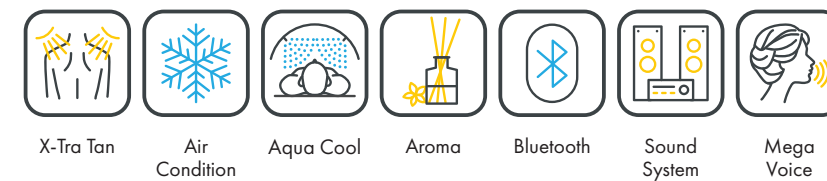

FULLY EQUIPED

UNIT DIMENSIONS

Closed (length x width x height)
2.384 mm x 1.430 mm x 1.534 mm

Open (length x width x height)
2.384 mm x 1.430 mm x 1.942 mm

STANDARD

OPTIONAL FEATURES

SOUND SYSTEM

POWER PACKAGE