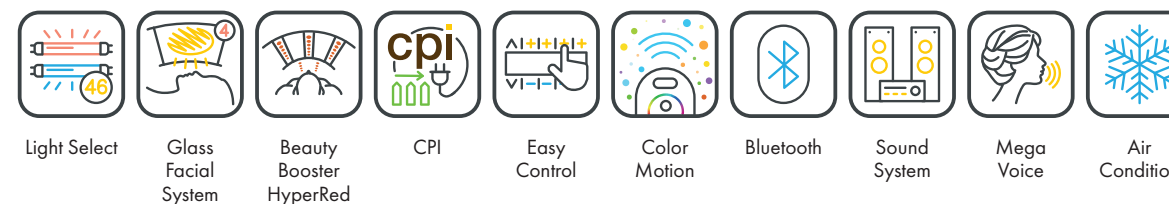

FULLY EQUIPED

UNIT DIMENSIONS

Closed (length x width x height)
2.384 mm x 1.603 mm x 1.539 mm

Open (length x width x height)
2.384 mm x 1.431 mm x 2.038 mm

STANDARD

OPTIONAL FEATURES

1.510,- 2.300,- 390,-

WELLNESS PACKAGE