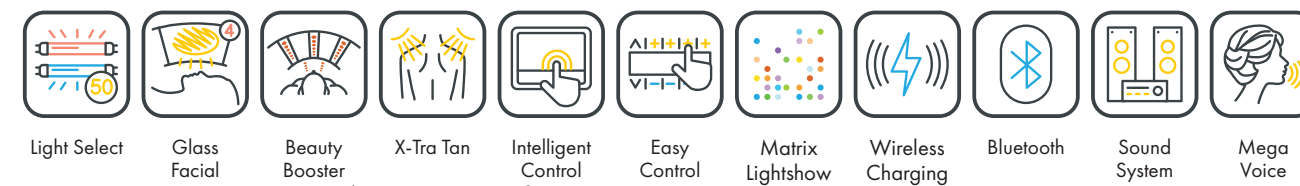

AIRPURIFICATION
OPTIONAL*
1499,- EURO

SOLARIUM – BEDS

UNIT DIMENSIONS

Closed (length x width x height)
2.397 mm x 1.502 mm x 1.597 mm

Open (length x width x height)
2.397 mm x 1.502 mm x 1.998 mm

COLOR

STANDARD