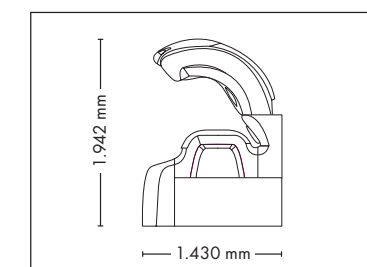

UNIT DIMENSIONS

Closed (length x width x height)
2.384 mm x 1.603 mm x 1.539 mm

Open (length x width x height)
2.384 mm x 1.431 mm x 2.038 mm

STANDARD

STANDARD

ACCESSOIRES

Price excl. VAT in Euro

• Exhaust air duct	410,-
• Exhaust air hose (Ø 300 mm, white, length 3 m, 2 hose clamps)	140,-
• Thermostatic cabin temperature controlling	260,-
• megaTimer	310,-

FULLY EQUIPED

UNIT DIMENSIONS

Closed (length x width x height)
2.384 mm x 1.603 mm x 1.539 mm

Open (length x width x height)
2.384 mm x 1.431 mm x 2.038 mm

STANDARD

OPTIONAL FEATURES

1.510,- 2.300,- 390,-

WELLNESS PACKAGE

UNIT DIMENSIONS

Closed (length x width x height)
2.384 mm x 1.430 mm x 1.534 mm

Open (length x width x height)
2.384 mm x 1.430 mm x 1.942 mm

STANDARD

OPTIONAL FEATURES

2.160,- 1.320,- 930,-

POWER PACKAGE

2.890,-