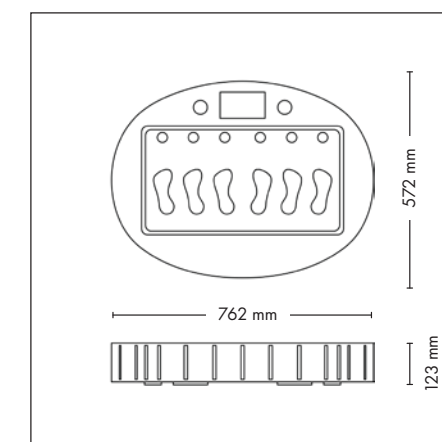

OPTIMA DELUXE

UNIT DIMENSIONS

Closed (length x width x height)
2.330 mm x 1.610 mm x 1.480 mm

Open (length x width x height)
2.330 mm x 1.440 mm x 1.800 mm

UV COMPONENTS AND PERFORMANCE

Price excl. VAT in Euro

UV COMPONENTS AND PERFORMANCE

Price excl. VAT in Euro

Beauty Shaper

20.950,-

Lamps 50 x beautyLight lamps (190 cm)

max. 180 W

Nominal power 11 kW

UNIT DIMENSIONS

Closed (length x width x height)
1.400 mm x 1.405 mm x 2.180 mm

Open (length x width x height)
1.400 mm x 1.963 mm x 2.180 mm

STANDARD

WELLNESS PACKAGE

1.760,-

ACCESSOIRES

Price excl. VAT in Euro

- Exhaust air duct with Exhaust air hose (Ø 300 mm, white, length 3 m, 2 hose clamps) 180,-
- Loudspeakers 170,-
- megaTimer 310,-

VIBRANANO

UNIT DIMENSIONS (length x width x height)

Option 1 (length x width x height)
778 mm x 645 mm x 123 mm

Option 2 (length x width x height)
762 mm x 572 mm x 123 mm

MODEL	Price excl. VAT in Euro
vibraNano	5.450,-