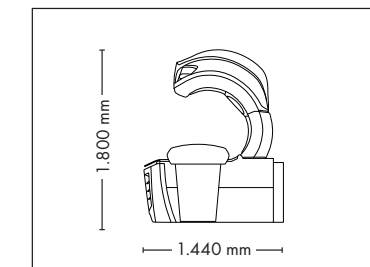

UNIT DIMENSIONS

Closed (length x width x height)
2.384 mm x 1.430 mm x 1.534 mm

Open (length x width x height)
2.384 mm x 1.430 mm x 1.942 mm

STANDARD

OPTIONAL FEATURES

2.160,- 1.320,- 930,-

POWER PACKAGE

2.890,-

UNIT DIMENSIONS

Closed (length x width x height)
2.384 mm x 1.430 mm x 1.534 mm

Open (length x width x height)
2.384 mm x 1.430 mm x 1.942 mm

STANDARD

OPTIONAL FEATURES

1.590,- 2.160,- 1.320,- 930,-

1.250,-

FULLY EQUIPED

UNIT DIMENSIONS

Closed (length x width x height)
2.384 mm x 1.430 mm x 1.534 mm

Open (length x width x height)
2.384 mm x 1.430 mm x 1.942 mm

STANDARD

OPTIONAL FEATURES

SOUND SYSTEM

POWER PACKAGE

OPTIMA DELUXE

UNIT DIMENSIONS

Closed (length x width x height)
2.330 mm x 1.610 mm x 1.480 mm

Open (length x width x height)
2.330 mm x 1.440 mm x 1.800 mm

UV COMPONENTS AND PERFORMANCE

Price excl. VAT in Euro