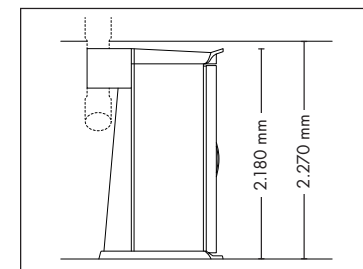

UNIT DIMENSIONS

Closed (length x width x height)
2.384 mm x 1.430 mm x 1.534 mm

Open (length x width x height)
2.384 mm x 1.430 mm x 1.942 mm

STANDARD

OPTIONAL FEATURES

1.590,- 2.160,- 1.320,- 930,-

1.250,-

OPTIMA DELUXE

UNIT DIMENSIONS

Closed (length x width x height)
2.330 mm x 1.610 mm x 1.480 mm

Open (length x width x height)
2.330 mm x 1.440 mm x 1.800 mm

UV COMPONENTS AND PERFORMANCE

Price excl. VAT in Euro

UNIT DIMENSIONS

Closed (length x width x height)
1.400 mm x 1.405 mm x 2.180 mm

Open (length x width x height)
1.400 mm x 1.963 mm x 2.180 mm

STANDARD

OPTIONAL FEATURE

VibraNano

5.450,-

SOUND SYSTEM