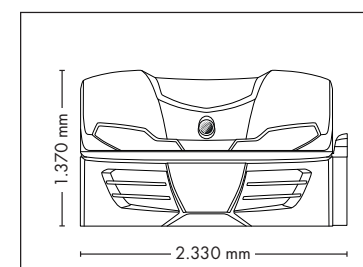

UNIT DIMENSIONS

Closed (length x width x height)
2.384 mm x 1.430 mm x 1.534 mm

Open (length x width x height)
2.384 mm x 1.430 mm x 1.942 mm

STANDARD

OPTIONAL FEATURES

2.160,- 1.320,- 930,-

POWER PACKAGE

2.890,-

UNIT DIMENSIONS

Closed (length x width x height)
2.384 mm x 1.430 mm x 1.534 mm

Open (length x width x height)
2.384 mm x 1.430 mm x 1.942 mm

STANDARD

OPTIONAL FEATURES

1.590,- 2.160,- 1.320,- 930,-

1.250,-

UNIT DIMENSIONS

Closed (length x width x height)
2.330 mm x 1.610 mm x 1.480 mm

Open (length x width x height)
2.330 mm x 1.440 mm x 1.800 mm

COLOR

STANDARD

OPTIONAL FEATURES

1.200,- **2.160,-** **1.320,-** **930,-**
30 x (face, décolleté)

4800

UNIT DIMENSIONS

Closed (length x width x height)
2.330 mm x 1.580 mm x 1.370 mm

Open (length x width x height)
2.330 mm x 1.440 mm x 1.710 mm

STANDARD

OPTIONAL FEATURES

2.160,- 1.320,- 930,-

SOUND SYSTEM