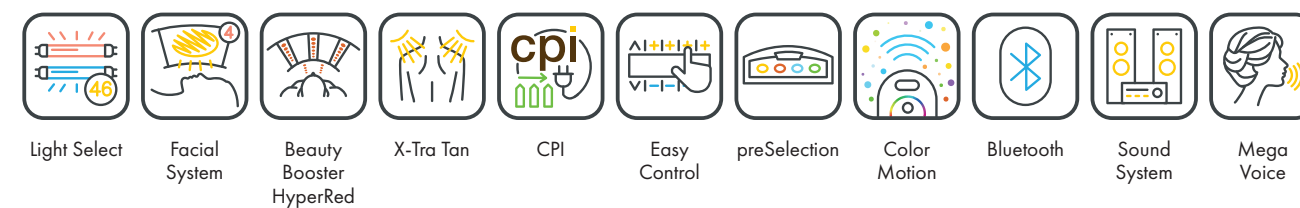

STANDARD

OPTIONAL FEATURES

2.160,- 1.320,- 930,-

POWER PACKAGE

2.890,-

ACCESSOIRES

Price excl. VAT in Euro

- Exhaust air duct	410,-
- Exhaust air hose (Ø 300 mm, white, length 3 m, 2 hose clamps)	140,-
- Thermostatic cabin temperature controlling	260,-
- megaTimer	310,-