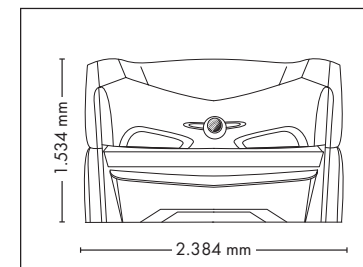

UNIT DIMENSIONS

Closed (length x width x height)
2.384 mm x 1.430 mm x 1.534 mm

Open (length x width x height)
2.384 mm x 1.430 mm x 1.942 mm

STANDARD

OPTIONAL FEATURES

2.160,- 1.320,- 930,-

POWER PACKAGE

2.890,-

UNIT DIMENSIONS

Closed (length x width x height)
2.384 mm x 1.430 mm x 1.534 mm

Open (length x width x height)
2.384 mm x 1.430 mm x 1.942 mm

STANDARD

OPTIONAL FEATURES

1.590,- 2.160,- 1.320,- 930,-

1.250,-

UNIT DIMENSIONS

Closed (length x width x height)
2.330 mm x 1.610 mm x 1.480 mm

Open (length x width x height)
2.330 mm x 1.440 mm x 1.800 mm

COLOR

STANDARD

OPTIONAL FEATURES

1.200,- **2.160,-** **1.320,-** **930,-**
30 x (face, décolleté)

FULLY EQUIPED

UNIT DIMENSIONS

Closed (length x width x height)
2.384 mm x 1.430 mm x 1.534 mm

Open (length x width x height)
2.384 mm x 1.430 mm x 1.942 mm

STANDARD

OPTIONAL FEATURES

SOUND SYSTEM

POWER PACKAGE