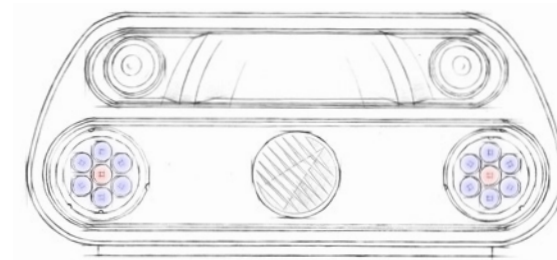

56 BEAUTY LEDs

With 56 red Beauty LEDs, the P9S provides skin care for the face and décolleté even while sunbathing and stimulates the oxygen supply in the skin at the same time. For a beautiful complexion and a silky smooth skin.