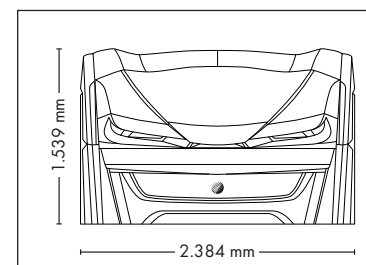

UNIT DIMENSIONS

Closed (length x width x height)
2.384 mm x 1.603 mm x 1.539 mm

Open (length x width x height)
2.384 mm x 1.431 mm x 2.038 mm

STANDARD

STANDARD

ACCESSOIRES

Price excl. VAT in Euro

• Exhaust air duct	410,-
• Exhaust air hose (Ø 300 mm, white, length 3 m, 2 hose clamps)	140,-
• Thermostatic cabin temperature controlling	260,-
• megaTimer	310,-

UNIT DIMENSIONS

Closed (length x width x height)
2.384 mm x 1.430 mm x 1.534 mm

Open (length x width x height)
2.384 mm x 1.430 mm x 1.942 mm

STANDARD

OPTIONAL FEATURES

2.160,- 1.320,- 930,-

POWER PACKAGE

2.890,-