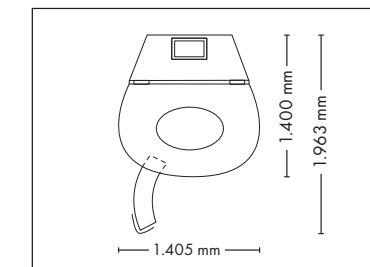

OPTIMA DELUXE

UNIT DIMENSIONS

Closed (length x width x height)
2.330 mm x 1.610 mm x 1.480 mm

Open (length x width x height)
2.330 mm x 1.440 mm x 1.800 mm

UV COMPONENTS AND PERFORMANCE

Price excl. VAT in Euro

UNIT DIMENSIONS

Closed (length x width x height)
1.400 mm x 1.405 mm x 2.180 mm

Open (length x width x height)
1.400 mm x 1.963 mm x 2.180 mm

STANDARD

OPTIONAL FEATURE

VibraNano

5.450,-

SOUND SYSTEM

Price excl. VAT in Euro

Tower hybridSun

16.095,-

Lamps 26 x pureSunlight lamps (190 cm)
26 x smartSunlight lamps (190 cm)

max. 180 W
max. 180 W

Nominal power 11 kW

UNIT DIMENSIONS

Closed (length x width x height)
1.400 mm x 1.405 mm x 2.180 mm

Open (length x width x height)
1.400 mm x 1.963 mm x 2.180 mm

STANDARD

OPTIONAL FEATURE

VibraNano

5.450,-

SOUND SYSTEM

Bluetooth

Sound System