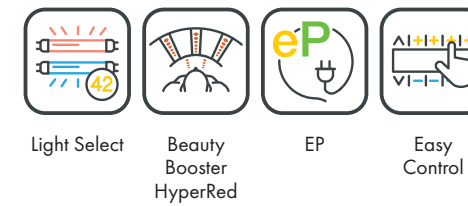

OPTIMA DELUXE

UNIT DIMENSIONS

Closed (length x width x height)
2.330 mm x 1.610 mm x 1.480 mm

Open (length x width x height)
2.330 mm x 1.440 mm x 1.800 mm

UV COMPONENTS AND PERFORMANCE

Price excl. VAT in Euro

Optima deluxe		25.595,-
Canopy	22 x pureSunlight lamps (210 cm) 4 x extraSunlight lamps (180 cm)	max. 180 W 200 W
	90 x Beauty Booster HyperRed (face, décolleté, legs)	
Bench	16 x pureSunlight lamps (190 cm)	max. 120 W
Nominal power	9 kW (with AC)	

STANDARD

OPTIONAL FEATURES

2.160,- 1.320,- 930,-

SOUND SYSTEM

1.250,-

POWER PACKAGE

2.890,-

ACCESSOIRES

Price excl. VAT in Euro

• Exhaust air duct	410,-
• Exhaust air hose (Ø 300 mm, white, length 3 m, 2 hose clamps)	140,-
• Thermostatic cabin temperature controlling	260,-
• megaTimer	310,-