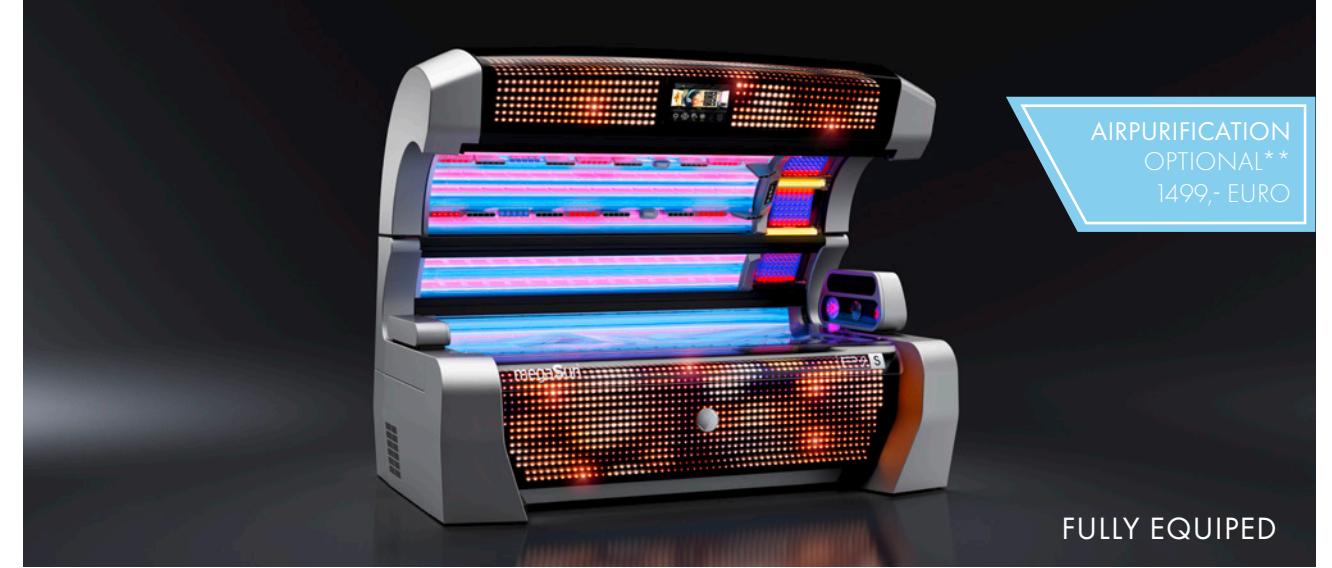

UV COMPONENTS AND PERFORMANCE

Price excl. VAT in Euro

P9S hybridSun

62.795,-

Canopy	18 x pureSunlight lamps (170 cm)	max. 200 W
	8 x smartSunlight lamps (170 cm)	max. 200 W
	4 x SunSphere Facials	max. 120 W
	2 x SunSphere Shoulders	max. 20 W
Bench	40 x Beauty Booster HyperRed (décolleté, legs)	
	16 x pureSunlight lamps (190 cm)	max. 200 W
	8 x smartSunlight lamps (190 cm)	max. 200 W
Nominal power	12,5 kW (with AC)	

P9S extraSun

62.795,-

Canopy	20 x pureSunlight lamps (170 cm)	max. 200 W
	6 x extraSunlight lamps (170 cm)	max. 200 W
	4 x SunSphere Facials	max. 120 W
	2 x SunSphere Shoulders	max. 20 W
Bench	40 x Beauty Booster HyperRed (décolleté, legs)	
	24 x pureSunlight lamps (190 cm)	max. 200 W
Nominal power	12,5 kW (with AC)	

P9S smartSun

62.795,-

Canopy	26 x smartSunlight lamps (170 cm)	max. 200 W
	4 x SunSphere Facials	max. 120 W
	2 x SunSphere Shoulders	max. 20 W
Bench	40 x Beauty Booster HyperRed (décolleté, legs)	
	24 x smartSunlight lamps (190 cm)	max. 200 W
Nominal power	12,5 kW (with AC)	

P9S beautySun

62.795,-

Canopy	18 x pureSunlight lamps (170 cm)	max. 200 W
	8 x beautyLight lamps (170 cm)	max. 160 W
	4 x SunSphere Facials	max. 120 W
	2 x SunSphere Shoulders	max. 20 W
Bench	40 x Beauty Booster HyperRed (décolleté, legs)	
	16 x pureSunlight lamps (190 cm)	max. 200 W
	8 x beautyLight lamps (190 cm)	max. 160 W
Nominal power	12,5 kW (with AC)	

Colors are available for all UV-configurations

AIRPURIFICATION
OPTIONAL**
1499,- EURO

FULLY EQUIPED

UNIT DIMENSIONS

COLOR

Closed (length x width x height)
2.397 mm x 1.502 mm x 1.597 mm

Open (length x width x height)
2.397 mm x 1.502 mm x 1.998 mm