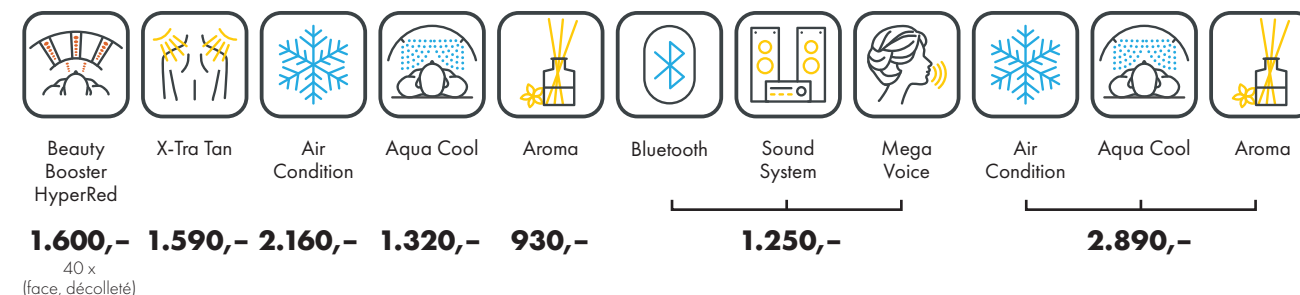

UV COMPONENTS AND PERFORMANCE

	electronic Power	Price excl. VAT in Euro	cpi energy
6800 alpha smartSun		31.595,-	32.895,-
Canopy	26 x smartSunlight lamps (180 cm) 4 x pureFacials		max. 160 W max. 500 W
Bench	20 x smartSunlight lamps (190 cm)		max. 180 W
Nominal power	14 kW (with AC)		

FULLY EQUIPED

UNIT DIMENSIONS

Closed (length x width x height)
2.384 mm x 1.430 mm x 1.534 mm

Open (length x width x height)
2.384 mm x 1.430 mm x 1.942 mm

STANDARD

OPTIONAL FEATURES

SOUND SYSTEM

POWER PACKAGE