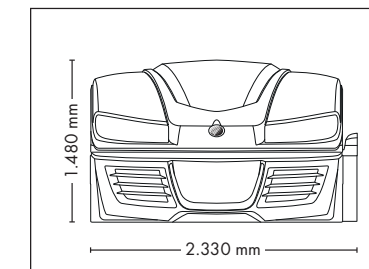

UNIT DIMENSIONS

Closed (length x width x height)
2.384 mm x 1.430 mm x 1.534 mm

Open (length x width x height)
2.384 mm x 1.430 mm x 1.942 mm

STANDARD

OPTIONAL FEATURES

2.160,- 1.320,- 930,-

POWER PACKAGE

2.890,-

UNIT DIMENSIONS

Closed (length x width x height)
2.330 mm x 1.610 mm x 1.480 mm

Open (length x width x height)
2.330 mm x 1.440 mm x 1.800 mm

COLOR

STANDARD

OPTIONAL FEATURES

1.200,- **2.160,-** **1.320,-** **930,-**
30 x (face, décolleté)