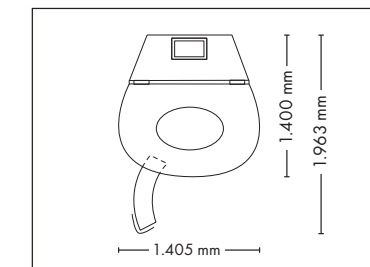

UNIT DIMENSIONS

Closed (length x width x height)
2.384 mm x 1.430 mm x 1.534 mm

Open (length x width x height)
2.384 mm x 1.430 mm x 1.942 mm

STANDARD

OPTIONAL FEATURES

2.160,- 1.320,- 930,-

POWER PACKAGE

2.890,-

OPTIMA DELUXE

UNIT DIMENSIONS

Closed (length x width x height)
2.330 mm x 1.610 mm x 1.480 mm

Open (length x width x height)
2.330 mm x 1.440 mm x 1.800 mm

UV COMPONENTS AND PERFORMANCE

Price excl. VAT in Euro

Lamps 52 x pureSunlight lamps (200 cm)

max. 180 W

Nominal power 9 kW

UNIT DIMENSIONS

Closed (length x width x height)
1.395 mm x 1.233 mm x 2.368 mm

Open (length x width x height)
1.395 mm x 1.843 mm x 2.368 mm

UNIT DIMENSIONS

Closed (length x width x height)
1.400 mm x 1.405 mm x 2.180 mm

Open (length x width x height)
1.400 mm x 1.963 mm x 2.180 mm

STANDARD

OPTIONAL FEATURE

VibraNano

5.450,-

SOUND SYSTEM