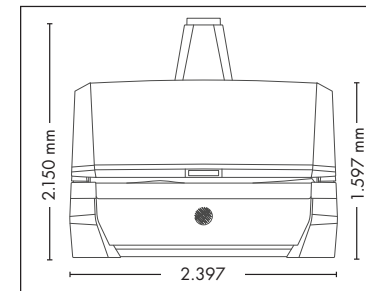

Colors are available for all UV-configurations

AIRPURIFICATION
OPTIONAL**
1499,- EURO

FULLY EQUIPED

UNIT DIMENSIONS

COLOR

Closed (length x width x height)
2.397 mm x 1.502 mm x 1.597 mm

Open (length x width x height)
2.397 mm x 1.502 mm x 1.998 mm