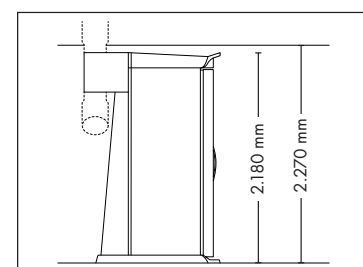

UV COMPONENTS AND PERFORMANCE

Price excl. VAT in Euro

Beauty Shaper

20.950,-

Lamps 50 x beautyLight lamps (190 cm)

max. 180 W

Nominal power 11 kW

UNIT DIMENSIONS

Closed (length x width x height)
1.400 mm x 1.405 mm x 2.180 mm

Open (length x width x height)
1.400 mm x 1.963 mm x 2.180 mm

STANDARD

WELLNESS PACKAGE

1.760,-

ACCESSOIRES

Price excl. VAT in Euro

- Exhaust air duct with Exhaust air hose (Ø 300 mm, white, length 3 m, 2 hose clamps) 180,-
- Loudspeakers 170,-
- megaTimer 310,-

VIBRANANO

UNIT DIMENSIONS (length x width x height)

Option 1 (length x width x height)
778 mm x 645 mm x 123 mm

Option 2 (length x width x height)
762 mm x 572 mm x 123 mm

MODEL	Price excl. VAT in Euro
vibraNano	5.450,-

UNIT DIMENSIONS

Closed (length x width x height)
2.384 mm x 1.430 mm x 1.534 mm

Open (length x width x height)
2.384 mm x 1.430 mm x 1.942 mm

STANDARD

OPTIONAL FEATURES

2.160,- 930,-

ACCESSOIRES

Price excl. VAT in Euro