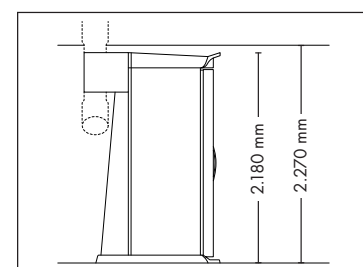

OPTIMA DELUXE

UNIT DIMENSIONS

Closed (length x width x height)
2.330 mm x 1.610 mm x 1.480 mm

Open (length x width x height)
2.330 mm x 1.440 mm x 1.800 mm

UV COMPONENTS AND PERFORMANCE

Price excl. VAT in Euro

Closed (length x width x height)
1.400 mm x 1.405 mm x 2.180 mm

Open (length x width x height)
1.400 mm x 1.963 mm x 2.180 mm

COLOR

STANDARD

OPTIONAL FEATURES

5.450,- 990,-

SOUND SYSTEM

1.250,-

UNIT DIMENSIONS

Closed (length x width x height)
2.384 mm x 1.430 mm x 1.534 mm

Open (length x width x height)
2.384 mm x 1.430 mm x 1.942 mm

STANDARD

OPTIONAL FEATURES

2.160,- 930,-

ACCESSOIRES

Price excl. VAT in Euro