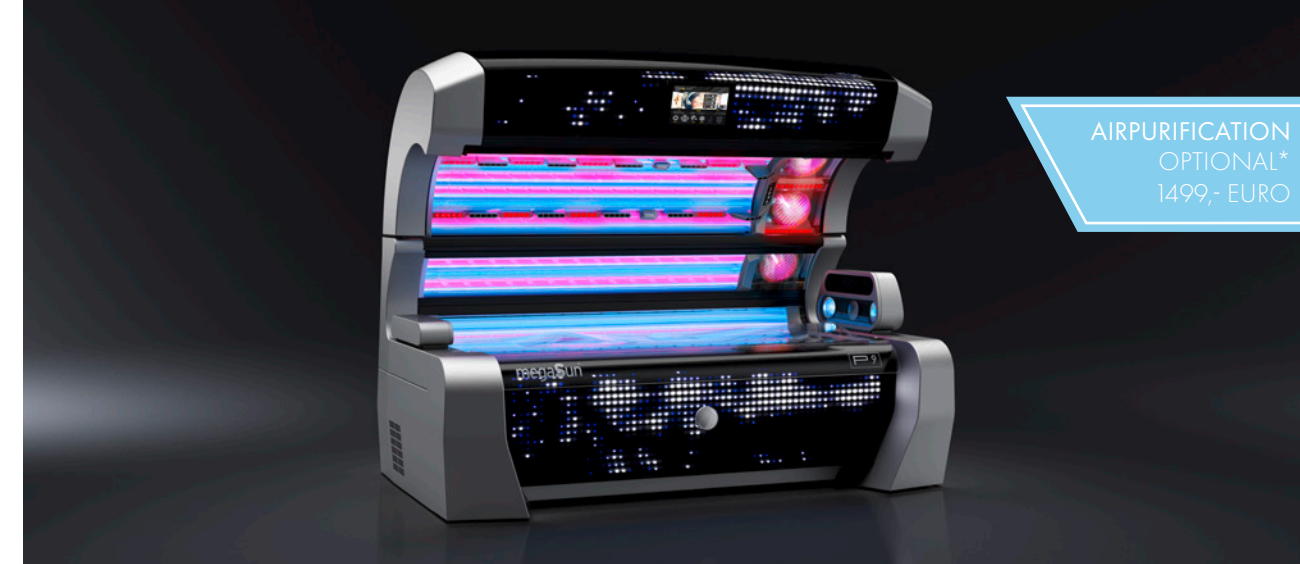

AIRPURIFICATION
OPTIONAL*
1499,- EURO

SOLARIUM – BEDS

UNIT DIMENSIONS

Closed (length x width x height)
2.397 mm x 1.502 mm x 1.597 mm

Open (length x width x height)
2.397 mm x 1.502 mm x 1.998 mm