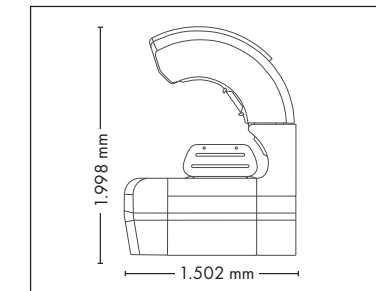

P9S beautySun

62.795,-

Canopy	18 x pureSunlight lamps (170 cm)	max. 200 W
	8 x beautyLight lamps (170 cm)	max. 160 W
	4 x SunSphere Facials	max. 120 W
	2 x SunSphere Shoulders	max. 20 W
Bench	40 x Beauty Booster HyperRed (décolleté, legs)	
	16 x pureSunlight lamps (190 cm)	max. 200 W
	8 x beautyLight lamps (190 cm)	max. 160 W
Nominal power	12,5 kW (with AC)	

Colors are available for all UV-configurations

AIRPURIFICATION
OPTIONAL**
1499,- EURO

FULLY EQUIPED

UNIT DIMENSIONS

COLOR

Closed (length x width x height)
2.397 mm x 1.502 mm x 1.597 mm

Open (length x width x height)
2.397 mm x 1.502 mm x 1.998 mm