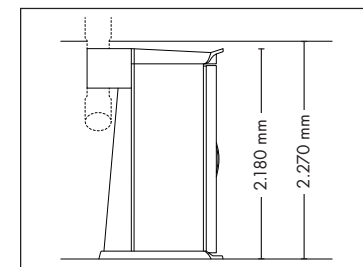

UNIT DIMENSIONS

Closed (length x width x height)
2.330 mm x 1.610 mm x 1.480 mm

Open (length x width x height)
2.330 mm x 1.440 mm x 1.800 mm

COLOR

STANDARD

OPTIONAL FEATURES

1.200,- **2.160,-** **1.320,-** **930,-**
30 x (face, décolleté)

OPTIMA DELUXE

UNIT DIMENSIONS

Closed (length x width x height)
2.330 mm x 1.610 mm x 1.480 mm

Open (length x width x height)
2.330 mm x 1.440 mm x 1.800 mm

UV COMPONENTS AND PERFORMANCE

Price excl. VAT in Euro

Lamps 52 x pureSunlight lamps (200 cm)

max. 180 W

Nominal power 9 kW

UNIT DIMENSIONS

Closed (length x width x height)
1.395 mm x 1.233 mm x 2.368 mm

Open (length x width x height)
1.395 mm x 1.843 mm x 2.368 mm

UNIT DIMENSIONS

Closed (length x width x height)
1.400 mm x 1.405 mm x 2.180 mm

Open (length x width x height)
1.400 mm x 1.963 mm x 2.180 mm

STANDARD

OPTIONAL FEATURE

VibraNano

5.450,-

SOUND SYSTEM