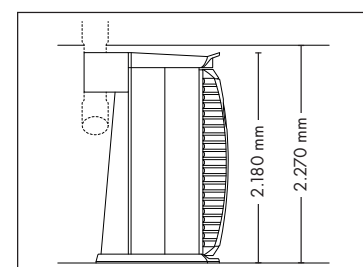

OPTIMA DELUXE

UNIT DIMENSIONS

Closed (length x width x height)
2.330 mm x 1.610 mm x 1.480 mm

Open (length x width x height)
2.330 mm x 1.440 mm x 1.800 mm

UV COMPONENTS AND PERFORMANCE

Price excl. VAT in Euro

UNIT DIMENSIONS

Closed (length x width x height)
1.400 mm x 1.405 mm x 2.180 mm

Open (length x width x height)
1.400 mm x 1.963 mm x 2.180 mm

STANDARD

OPTIONAL FEATURE

VibraNano

5.450,-

SOUND SYSTEM

Closed (length x width x height)
1.400 mm x 1.498 mm x 2.180 mm

Open (length x width x height)
1.400 mm x 1.958 mm x 2.180 mm

COLOR

STANDARD

OPTIONAL FEATURES

5.450,- 990,-

SOUND SYSTEM

1.250,-