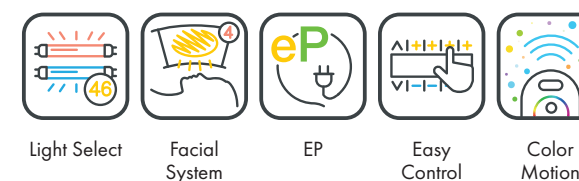

FULLY EQUIPED

UNIT DIMENSIONS

Closed (length x width x height)
2.384 mm x 1.430 mm x 1.534 mm

Open (length x width x height)
2.384 mm x 1.430 mm x 1.942 mm

STANDARD

OPTIONAL FEATURES

SOUND SYSTEM

POWER PACKAGE