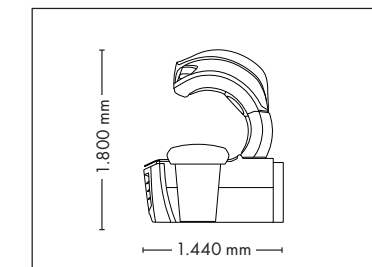

UNIT DIMENSIONS

Closed (length x width x height)
2.384 mm x 1.430 mm x 1.534 mm

Open (length x width x height)
2.384 mm x 1.430 mm x 1.942 mm

STANDARD

OPTIONAL FEATURES

2.160,- 930,-

ACCESSOIRES

Price excl. VAT in Euro

• Exhaust air duct	410,-
• Exhaust air hose (Ø 300 mm, white, length 3 m, 2 hose clamps)	140,-
• Thermostatic cabin temperature controlling	260,-
• megaTimer	310,-

PURE BEAUTY

UNIT DIMENSIONS

Closed (length x width x height)
2.330 mm x 1.610 mm x 1.480 mm

Open (length x width x height)
2.330 mm x 1.440 mm x 1.800 mm

STANDARD

LIGHT COMPONENTS AND PERFORMANCE

Price excl. VAT in Euro

pureBeauty		25.695,-
Canopy	26 x beautyLight lamps (210 cm) 90 x Beauty Booster HyperRed	max. 180 W
Bench	16 x beautyLight lamps (190 cm)	max. 120 W
Nominal power	9 kW (with AC)	