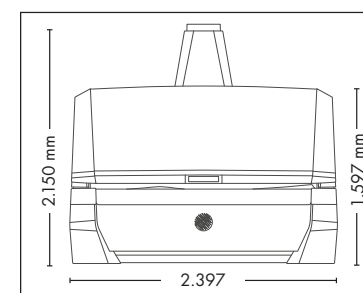

P9 beautySun		55.695,-
Canopy	18 x pureSunlight lamps (170 cm) 8 x beautyLight lamps (170 cm) 4 x smartFacials 2 x Shoulder tanner	max. 200 W max. 160 W max. 500 W 250 W
Bench	70 x Beauty Booster HyperRed (face, décolleté, legs) 16 x pureSunlight lamps (190 cm) 8 x beautyLight lamps (190 cm)	max. 200 W max. 200 W max. 160 W
Nominal power	15 kW (with AC)	

AIRPURIFICATION
OPTIONAL*
1499,- EURO

SOLARIUM – BEDS

UNIT DIMENSIONS

Closed (length x width x height)
2.397 mm x 1.502 mm x 1.597 mm

Open (length x width x height)
2.397 mm x 1.502 mm x 1.998 mm

COLOR

STANDARD

UNIT DIMENSIONS

Closed (length x width x height)
2.384 mm x 1.430 mm x 1.534 mm

Open (length x width x height)
2.384 mm x 1.430 mm x 1.942 mm

STANDARD

OPTIONAL FEATURES

2.160,- 1.320,- 930,-

POWER PACKAGE

2.890,-