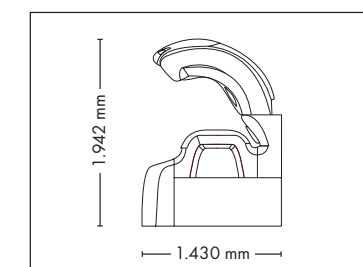

UNIT DIMENSIONS

Closed (length x width x height)
2.384 mm x 1.603 mm x 1.539 mm

Open (length x width x height)
2.384 mm x 1.431 mm x 2.038 mm

STANDARD

STANDARD

ACCESSOIRES

Price excl. VAT in Euro

• Exhaust air duct	410,-
• Exhaust air hose (Ø 300 mm, white, length 3 m, 2 hose clamps)	140,-
• Thermostatic cabin temperature controlling	260,-
• megaTimer	310,-

UNIT DIMENSIONS

Closed (length x width x height)
2.384 mm x 1.430 mm x 1.534 mm

Open (length x width x height)
2.384 mm x 1.430 mm x 1.942 mm

STANDARD

OPTIONAL FEATURES

2.160,- 1.320,- 930,-

POWER PACKAGE

2.890,-

FULLY EQUIPED

UNIT DIMENSIONS

Closed (length x width x height)
2.384 mm x 1.430 mm x 1.534 mm

Open (length x width x height)
2.384 mm x 1.430 mm x 1.942 mm

STANDARD

OPTIONAL FEATURES

SOUND SYSTEM

POWER PACKAGE

UNIT DIMENSIONS

Closed (length x width x height)
2.384 mm x 1.430 mm x 1.534 mm

Open (length x width x height)
2.384 mm x 1.430 mm x 1.942 mm

STANDARD

OPTIONAL FEATURES

1.590,- 2.160,- 1.320,- 930,-

1.250,-