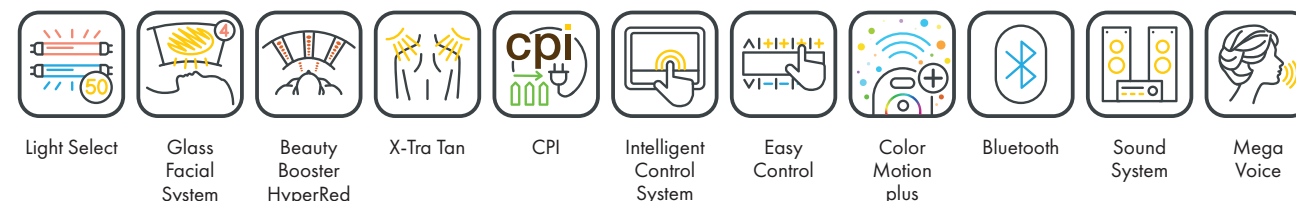

STANDARD

STANDARD

ACCESSOIRES

Price excl. VAT in Euro

• Exhaust air duct	410,-
• Exhaust air hose (Ø 300 mm, white, length 3 m, 2 hose clamps)	140,-
• Thermostatic cabin temperature controlling	260,-
• megaTimer	310,-