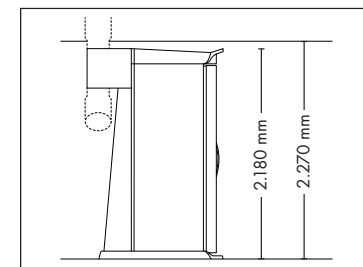

OPTIMA DELUXE

UNIT DIMENSIONS

Closed (length x width x height)
2.330 mm x 1.610 mm x 1.480 mm

Open (length x width x height)
2.330 mm x 1.440 mm x 1.800 mm

UV COMPONENTS AND PERFORMANCE

Price excl. VAT in Euro

UNIT DIMENSIONS

Closed (length x width x height)
1.400 mm x 1.405 mm x 2.180 mm

Open (length x width x height)
1.400 mm x 1.963 mm x 2.180 mm

STANDARD

OPTIONAL FEATURE

VibraNano

5.450,-

SOUND SYSTEM

Price excl. VAT in Euro

Tower hybridSun

16.095,-

Lamps 26 x pureSunlight lamps (190 cm)
26 x smartSunlight lamps (190 cm)

max. 180 W
max. 180 W

Nominal power 11 kW

UNIT DIMENSIONS

Closed (length x width x height)
1.400 mm x 1.405 mm x 2.180 mm

Open (length x width x height)
1.400 mm x 1.963 mm x 2.180 mm

STANDARD

OPTIONAL FEATURE

VibraNano

5.450,-

SOUND SYSTEM

Bluetooth

Sound System