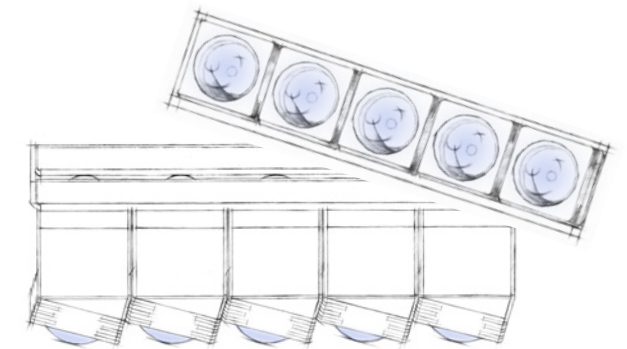

ATTENTION TO DETAIL

Particularly for an extra-beautiful tan of insteps and shins, the P9S uses special SunSphere components as a world first. Two groups, each with five angled UVA LEDs and aspherical glass lenses, guarantee excellent tanning results.