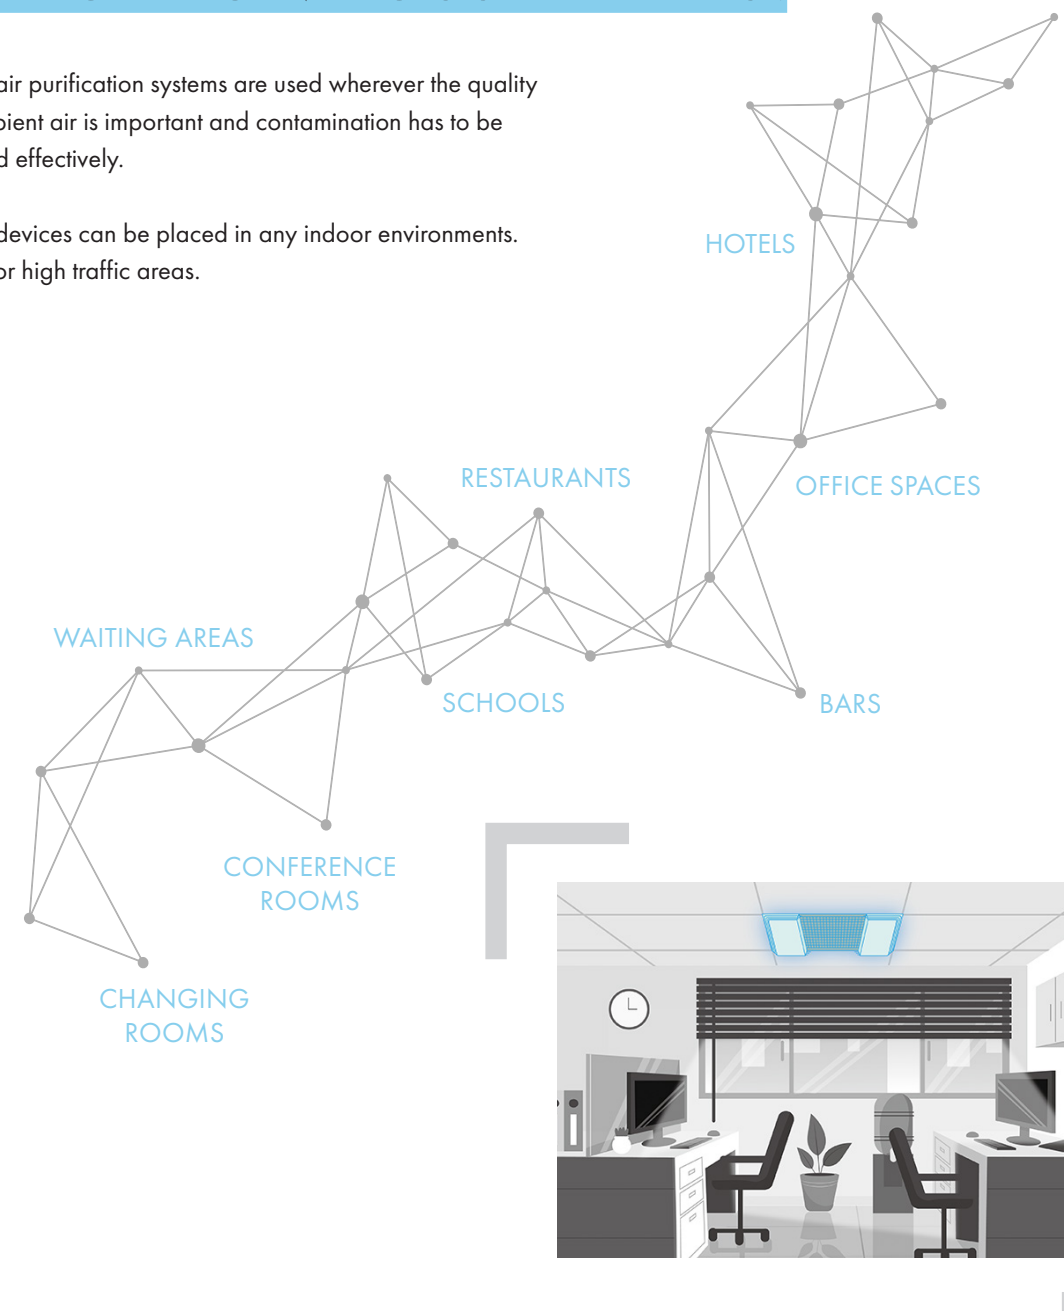

INVISIBLE YET SO IMPORTANT.

The impact of air quality on our lives is often underestimated. Every day we breathe in an average of 10,000 litres of air and in the current situation the quality of this air is even more important.

In closed rooms where people are present, viruses, bacteria and germs can spread quickly. Viruses do not move individually in the air but are enclosed in larger droplets.

When breathing, everyone emits tiny droplets (aerosol particles), which multiply rapidly in the air and may lead to an increased concentration of infectious particles.

Each breath may contain 1,000 to 50,000 droplets. When coughing or sneezing, the droplets are ten times larger. If the supply of fresh air is limited, not only do germs and viruses increase but also the risk of infection and contagion indoors.