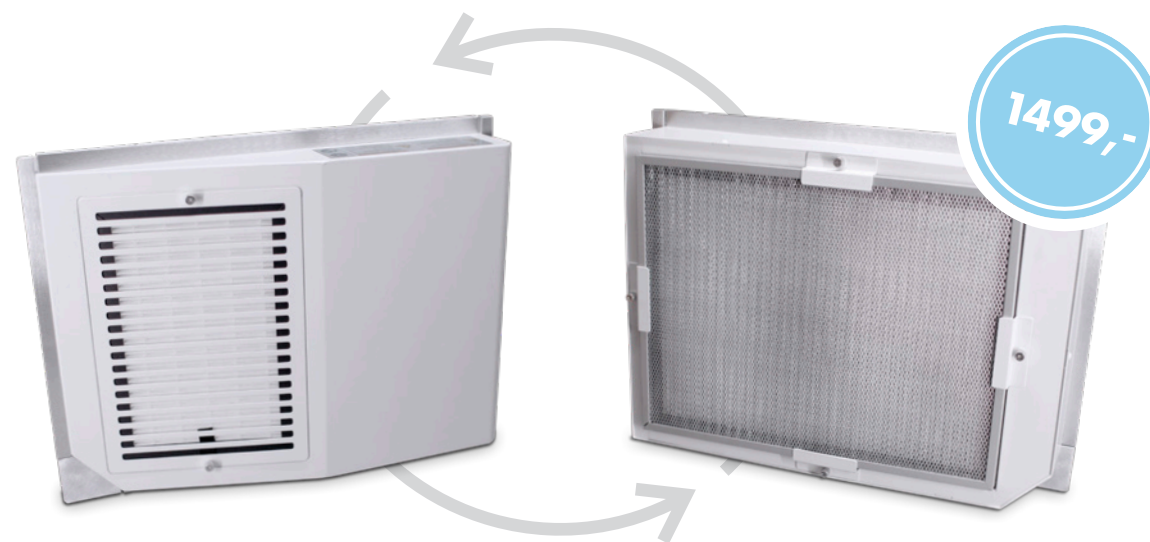

AIRANGEL AP-10