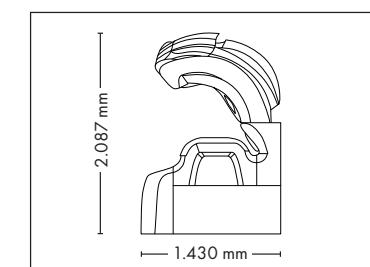

Colors are available for all UV-configurations

AIRPURIFICATION
OPTIONAL*
1499,- EURO

UNIT DIMENSIONS

Closed (length x width x height)
2.384 mm x 1.430 mm x 1.713 mm

Open (length x width x height)
2.384 mm x 1.430 mm x 2.087 mm