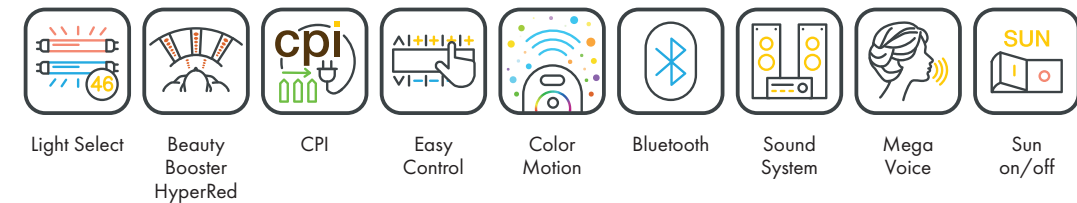

STANDARD

OPTIONAL FEATURES

2.160,-   930,-

ACCESSOIRES

Price excl. VAT in Euro

• Exhaust air duct	410,-
• Exhaust air hose (Ø 300 mm, white, length 3 m, 2 hose clamps)	140,-
• Thermostatic cabin temperature controlling	260,-
• megaTimer	310,-