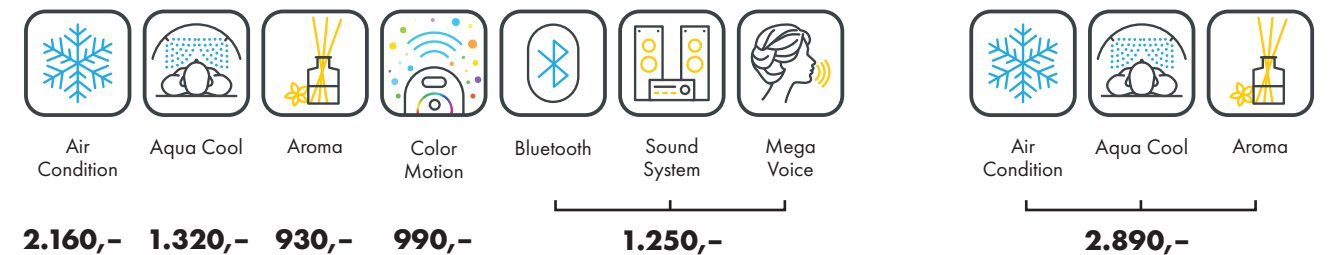

OPTIONAL FEATURES

SOUND SYSTEM

POWER PACKAGE

ACCESSOIRES

Price excl. VAT in Euro

• Exhaust air duct	410,-
• Exhaust air hose (∅ 300 mm, white, length 3 m, 2 hose clamps)	140,-
• Thermostatic cabin temperature controlling	260,-
• megaTimer	310,-