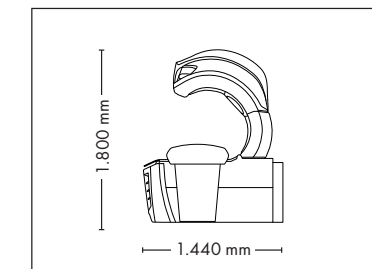

UNIT DIMENSIONS

Closed (length x width x height)
2.384 mm x 1.430 mm x 1.534 mm

Open (length x width x height)
2.384 mm x 1.430 mm x 1.942 mm

STANDARD

OPTIONAL FEATURES

2.160,- 1.320,- 930,-

POWER PACKAGE

2.890,-

FULLY EQUIPED

UNIT DIMENSIONS

Closed (length x width x height)
2.384 mm x 1.430 mm x 1.534 mm

Open (length x width x height)
2.384 mm x 1.430 mm x 1.942 mm

STANDARD

OPTIONAL FEATURES

SOUND SYSTEM

POWER PACKAGE

UNIT DIMENSIONS

Closed (length x width x height)
2.384 mm x 1.430 mm x 1.534 mm

Open (length x width x height)
2.384 mm x 1.430 mm x 1.942 mm

STANDARD

OPTIONAL FEATURES

1.590,- 2.160,- 1.320,- 930,-

1.250,-

UNIT DIMENSIONS

Closed (length x width x height)
2.330 mm x 1.610 mm x 1.480 mm

Open (length x width x height)
2.330 mm x 1.440 mm x 1.800 mm

COLOR

STANDARD

OPTIONAL FEATURES

1.200,- **2.160,-** **1.320,-** **930,-**
30 x (face, décolleté)