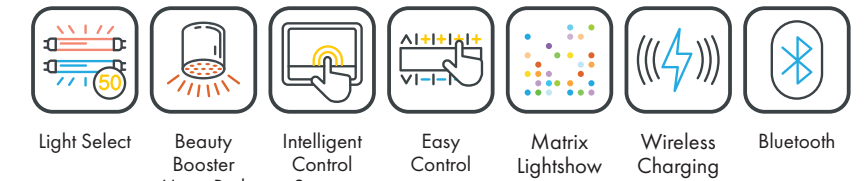

NEW TECHNOLOGY

STANDARD