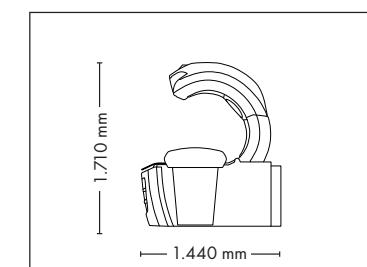

UNIT DIMENSIONS

Closed (length x width x height)
2.384 mm x 1.430 mm x 1.534 mm

Open (length x width x height)
2.384 mm x 1.430 mm x 1.942 mm

STANDARD

OPTIONAL FEATURES

2.160,- 1.320,- 930,-

POWER PACKAGE

2.890,-

UNIT DIMENSIONS

Closed (length x width x height)
2.384 mm x 1.430 mm x 1.534 mm

Open (length x width x height)
2.384 mm x 1.430 mm x 1.942 mm

STANDARD

OPTIONAL FEATURES

1.590,- 2.160,- 1.320,- 930,-

1.250,-

UNIT DIMENSIONS

Closed (length x width x height)
2.330 mm x 1.610 mm x 1.480 mm

Open (length x width x height)
2.330 mm x 1.440 mm x 1.800 mm

COLOR

STANDARD

OPTIONAL FEATURES

1.200,- **2.160,-** **1.320,-** **930,-**
30 x (face, décolleté)

4800

UNIT DIMENSIONS

Closed (length x width x height)
2.330 mm x 1.580 mm x 1.370 mm

Open (length x width x height)
2.330 mm x 1.440 mm x 1.710 mm

STANDARD

OPTIONAL FEATURES

2.160,- 1.320,- 930,-

SOUND SYSTEM