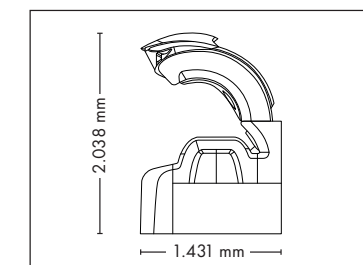

UNIT DIMENSIONS

Closed (length x width x height)
2.384 mm x 1.603 mm x 1.539 mm

Open (length x width x height)
2.384 mm x 1.431 mm x 2.038 mm

STANDARD

STANDARD

ACCESSOIRES

Price excl. VAT in Euro

• Exhaust air duct	410,-
• Exhaust air hose (Ø 300 mm, white, length 3 m, 2 hose clamps)	140,-
• Thermostatic cabin temperature controlling	260,-
• megaTimer	310,-

FULLY EQUIPED

UNIT DIMENSIONS

Closed (length x width x height)
2.384 mm x 1.603 mm x 1.539 mm

Open (length x width x height)
2.384 mm x 1.431 mm x 2.038 mm

STANDARD

OPTIONAL FEATURES

1.510,- 2.300,- 390,-

WELLNESS PACKAGE

UNIT DIMENSIONS

Closed (length x width x height)
2.384 mm x 1.430 mm x 1.534 mm

Open (length x width x height)
2.384 mm x 1.430 mm x 1.942 mm

STANDARD

OPTIONAL FEATURES

2.160,- 1.320,- 930,-

POWER PACKAGE

2.890,-