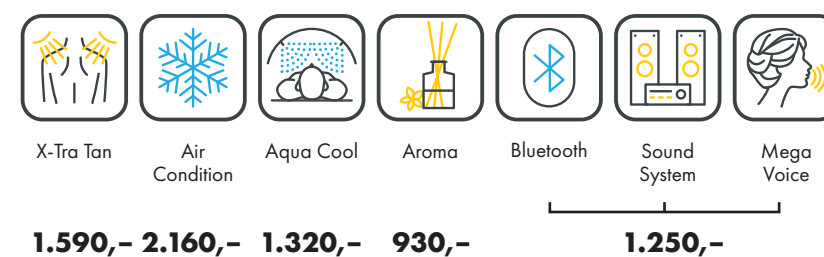

UV COMPONENTS AND PERFORMANCE

		Price excl. VAT in Euro	
		electronic Power	cpi energy
6700 alpha	SUPER (100W/120W)	28.545,-	29.845,-
	SUPER POWER (160W/120W)	29.695,-	30.945,-
	ULTRA POWER (160W/180W)	31.095,-	32.395,-
Canopy	26 x pureSunlight lamps (180 cm) 4 x pureFacials		max. 160 W max. 500 W
Bench	20 x pureSunlight lamps (190 cm)		max. 180 W
Nominal power	SUPER	11 kW (with AC)	
	SUPER POWER	13 kW (with AC)	
	ULTRA POWER	14 kW (with AC)	

UNIT DIMENSIONS

Closed (length x width x height)
2.384 mm x 1.430 mm x 1.534 mm

Open (length x width x height)
2.384 mm x 1.430 mm x 1.942 mm

STANDARD

OPTIONAL FEATURES

1.590,- 2.160,- 1.320,- 930,-

1.250,-