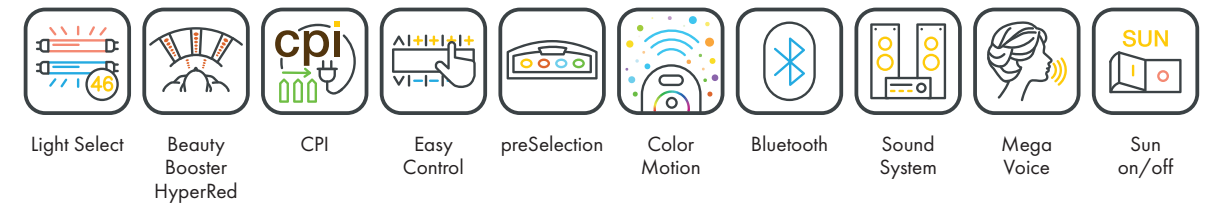

STANDARD

OPTIONAL FEATURES

2.160,-   930,-

ACCESSOIRES

Price excl. VAT in Euro

• Exhaust air duct	410,-
• Exhaust air hose (Ø 300 mm, white, length 3 m, 2 hose clamps)	140,-
• Thermostatic cabin temperature controlling	260,-
• megaTimer	310,-