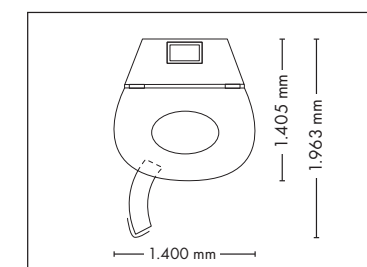

Closed (length x width x height)
1.400 mm x 1.405 mm x 2.180 mm

Open (length x width x height)
1.400 mm x 1.963 mm x 2.180 mm

COLOR

STANDARD

OPTIONAL FEATURES

5.450,- 990,-

SOUND SYSTEM

1.250,-