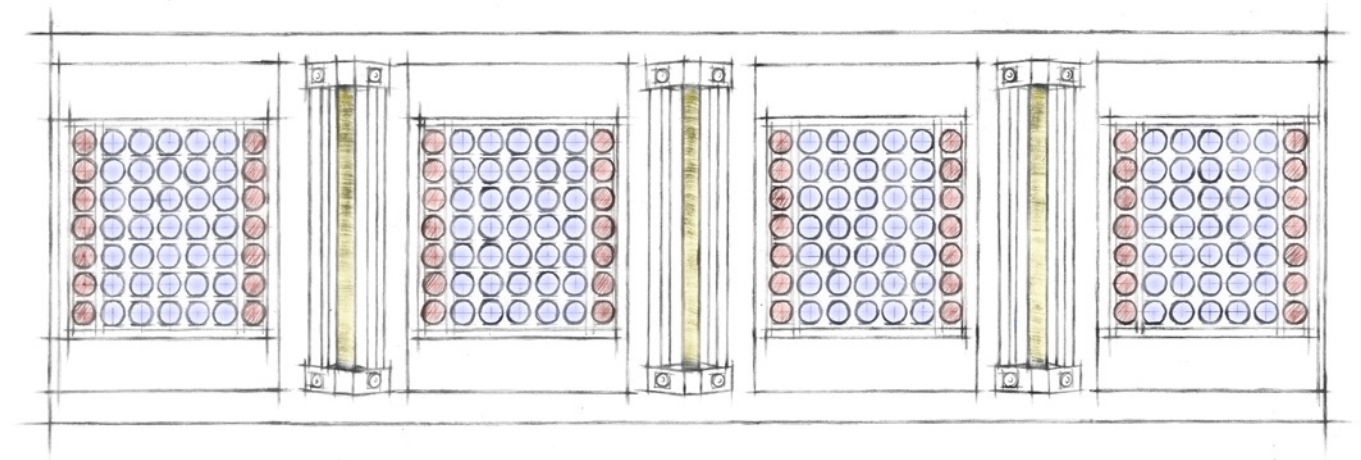

At the same time, aspherical lenses in front of the LEDs guarantee an absolutely homogeneous illumination of the face and décolleté. Progress that is immediately noticeable and, with the P9S, was also implemented in the leg and shoulder areas.