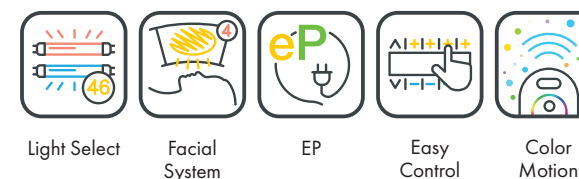

UNIT DIMENSIONS

Closed (length x width x height)
2.384 mm x 1.430 mm x 1.534 mm

Open (length x width x height)
2.384 mm x 1.430 mm x 1.942 mm

STANDARD

OPTIONAL FEATURES

1.590,- 2.160,- 1.320,- 930,-

1.250,-