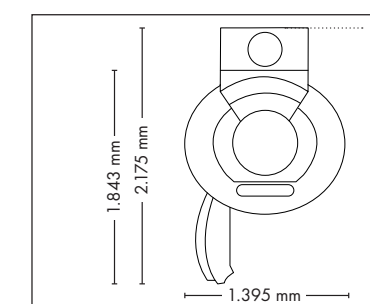

UNIT DIMENSIONS

Closed (length x width x height)
2.384 mm x 1.430 mm x 1.534 mm

Open (length x width x height)
2.384 mm x 1.430 mm x 1.942 mm

STANDARD

OPTIONAL FEATURES

2.160,- 1.320,- 930,-

POWER PACKAGE

2.890,-

UNIT DIMENSIONS

Closed (length x width x height)
2.384 mm x 1.430 mm x 1.534 mm

Open (length x width x height)
2.384 mm x 1.430 mm x 1.942 mm

STANDARD

OPTIONAL FEATURES

1.590,- 2.160,- 1.320,- 930,-

1.250,-

OPTIMA DELUXE

UNIT DIMENSIONS

Closed (length x width x height)
2.330 mm x 1.610 mm x 1.480 mm

Open (length x width x height)
2.330 mm x 1.440 mm x 1.800 mm

UV COMPONENTS AND PERFORMANCE

Price excl. VAT in Euro

Lamps 52 x pureSunlight lamps (200 cm)

max. 180 W

Nominal power 9 kW

UNIT DIMENSIONS

Closed (length x width x height)
1.395 mm x 1.233 mm x 2.368 mm

Open (length x width x height)
1.395 mm x 1.843 mm x 2.368 mm