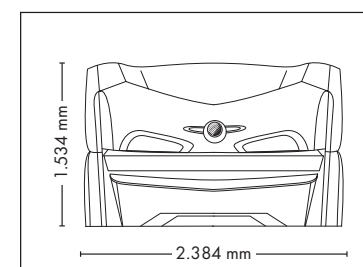

UNIT DIMENSIONS

Closed (length x width x height)
2.384 mm x 1.603 mm x 1.539 mm

Open (length x width x height)
2.384 mm x 1.431 mm x 2.038 mm

STANDARD

STANDARD

ACCESSOIRES

Price excl. VAT in Euro

• Exhaust air duct	410,-
• Exhaust air hose (Ø 300 mm, white, length 3 m, 2 hose clamps)	140,-
• Thermostatic cabin temperature controlling	260,-
• megaTimer	310,-

FULLY EQUIPED

UNIT DIMENSIONS

Closed (length x width x height)
2.384 mm x 1.603 mm x 1.539 mm

Open (length x width x height)
2.384 mm x 1.431 mm x 2.038 mm

STANDARD

OPTIONAL FEATURES

1.510,- 2.300,- 390,-

WELLNESS PACKAGE

UNIT DIMENSIONS

Closed (length x width x height)
2.384 mm x 1.430 mm x 1.534 mm

Open (length x width x height)
2.384 mm x 1.430 mm x 1.942 mm

STANDARD

OPTIONAL FEATURES

2.160,- 1.320,- 930,-

POWER PACKAGE

2.890,-

UNIT DIMENSIONS

Closed (length x width x height)
2.384 mm x 1.430 mm x 1.534 mm

Open (length x width x height)
2.384 mm x 1.430 mm x 1.942 mm

STANDARD

OPTIONAL FEATURES

1.590,- 2.160,- 1.320,- 930,-

1.250,-