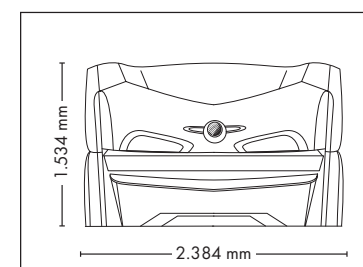

FULLY EQUIPED

UNIT DIMENSIONS

Closed (length x width x height)
2.384 mm x 1.603 mm x 1.539 mm

Open (length x width x height)
2.384 mm x 1.431 mm x 2.038 mm

STANDARD

OPTIONAL FEATURES

1.510,- 2.300,- 390,-

WELLNESS PACKAGE

UNIT DIMENSIONS

Closed (length x width x height)
2.384 mm x 1.430 mm x 1.534 mm

Open (length x width x height)
2.384 mm x 1.430 mm x 1.942 mm

STANDARD

OPTIONAL FEATURES

2.160,- 1.320,- 930,-

POWER PACKAGE

2.890,-

FULLY EQUIPED

UNIT DIMENSIONS

Closed (length x width x height)
2.384 mm x 1.430 mm x 1.534 mm

Open (length x width x height)
2.384 mm x 1.430 mm x 1.942 mm

STANDARD

OPTIONAL FEATURES

SOUND SYSTEM

POWER PACKAGE

UNIT DIMENSIONS

Closed (length x width x height)
2.384 mm x 1.430 mm x 1.534 mm

Open (length x width x height)
2.384 mm x 1.430 mm x 1.942 mm

STANDARD

OPTIONAL FEATURES

1.590,- 2.160,- 1.320,- 930,-

1.250,-