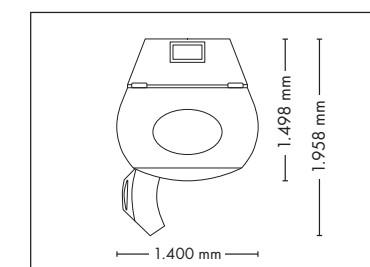

UNIT DIMENSIONS

Closed (length x width x height)
2.330 mm x 1.610 mm x 1.480 mm

Open (length x width x height)
2.330 mm x 1.440 mm x 1.800 mm

COLOR

STANDARD

OPTIONAL FEATURES

1.200,- **2.160,-** **1.320,-** **930,-**
30 x (face, décolleté)

OPTIMA DELUXE

UNIT DIMENSIONS

Closed (length x width x height)
2.330 mm x 1.610 mm x 1.480 mm

Open (length x width x height)
2.330 mm x 1.440 mm x 1.800 mm

UV COMPONENTS AND PERFORMANCE

Price excl. VAT in Euro

UNIT DIMENSIONS

Closed (length x width x height)
1.400 mm x 1.405 mm x 2.180 mm

Open (length x width x height)
1.400 mm x 1.963 mm x 2.180 mm

STANDARD

OPTIONAL FEATURE

VibraNano

5.450,-

SOUND SYSTEM

Closed (length x width x height)
1.400 mm x 1.498 mm x 2.180 mm

Open (length x width x height)
1.400 mm x 1.958 mm x 2.180 mm

COLOR

STANDARD

OPTIONAL FEATURES

5.450,- 990,-

SOUND SYSTEM

1.250,-