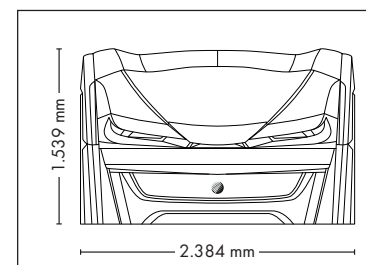

FULLY EQUIPED

UNIT DIMENSIONS

Closed (length x width x height)
2.384 mm x 1.603 mm x 1.539 mm

Open (length x width x height)
2.384 mm x 1.431 mm x 2.038 mm

STANDARD

OPTIONAL FEATURES

1.510,- 2.300,- 390,-

WELLNESS PACKAGE

UNIT DIMENSIONS

Closed (length x width x height)
2.384 mm x 1.430 mm x 1.534 mm

Open (length x width x height)
2.384 mm x 1.430 mm x 1.942 mm

STANDARD

OPTIONAL FEATURES

2.160,- 1.320,- 930,-

POWER PACKAGE

2.890,-