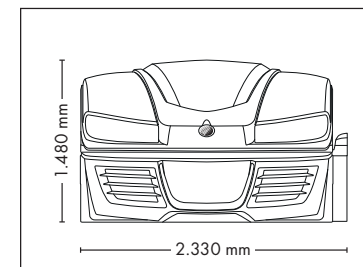

PURE BEAUTY

UNIT DIMENSIONS

Closed (length x width x height)
2.330 mm x 1.610 mm x 1.480 mm

Open (length x width x height)
2.330 mm x 1.440 mm x 1.800 mm

STANDARD

LIGHT COMPONENTS AND PERFORMANCE

Price excl. VAT in Euro

pureBeauty		25.695,-
Canopy	26 x beautyLight lamps (210 cm) 90 x Beauty Booster HyperRed	max. 180 W
Bench	16 x beautyLight lamps (190 cm)	max. 120 W
Nominal power	9 kW (with AC)	

OPTIONAL FEATURES

SOUND SYSTEM

POWER PACKAGE

ACCESSOIRES

Price excl. VAT in Euro

• Exhaust air duct	410,-
• Exhaust air hose (∅ 300 mm, white, length 3 m, 2 hose clamps)	140,-
• Thermostatic cabin temperature controlling	260,-
• megaTimer	310,-