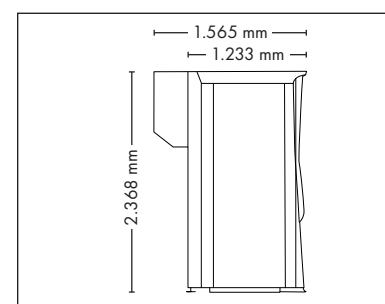

UNIT DIMENSIONS

Closed (length x width x height)
2.384 mm x 1.430 mm x 1.534 mm

Open (length x width x height)
2.384 mm x 1.430 mm x 1.942 mm

STANDARD

OPTIONAL FEATURES

2.160,- 1.320,- 930,-

POWER PACKAGE

2.890,-

UNIT DIMENSIONS

Closed (length x width x height)
2.384 mm x 1.430 mm x 1.534 mm

Open (length x width x height)
2.384 mm x 1.430 mm x 1.942 mm

STANDARD

OPTIONAL FEATURES

1.590,- 2.160,- 1.320,- 930,-

1.250,-

OPTIMA DELUXE

UNIT DIMENSIONS

Closed (length x width x height)
2.330 mm x 1.610 mm x 1.480 mm

Open (length x width x height)
2.330 mm x 1.440 mm x 1.800 mm

UV COMPONENTS AND PERFORMANCE

Price excl. VAT in Euro

Lamps 52 x pureSunlight lamps (200 cm)

max. 180 W

Nominal power 9 kW

UNIT DIMENSIONS

Closed (length x width x height)
1.395 mm x 1.233 mm x 2.368 mm

Open (length x width x height)
1.395 mm x 1.843 mm x 2.368 mm