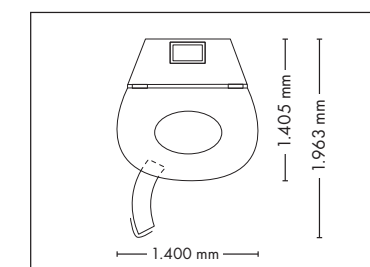

UV COMPONENTS AND PERFORMANCE

Price excl. VAT in Euro

Beauty Shaper

20.950,-

Lamps 50 x beautyLight lamps (190 cm)

max. 180 W

Nominal power 11 kW

UNIT DIMENSIONS

Closed (length x width x height)
1.400 mm x 1.405 mm x 2.180 mm

Open (length x width x height)
1.400 mm x 1.963 mm x 2.180 mm

STANDARD

WELLNESS PACKAGE

1.760,-

ACCESSOIRES

Price excl. VAT in Euro

- Exhaust air duct with Exhaust air hose (Ø 300 mm, white, length 3 m, 2 hose clamps) 180,-
- Loudspeakers 170,-
- megaTimer 310,-

VIBRANANO

UNIT DIMENSIONS (length x width x height)

Option 1 (length x width x height)
778 mm x 645 mm x 123 mm

Option 2 (length x width x height)
762 mm x 572 mm x 123 mm

MODEL	Price excl. VAT in Euro
vibraNano	5.450,-