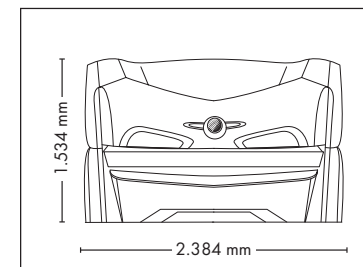

UNIT DIMENSIONS

Closed (length x width x height)
2.384 mm x 1.430 mm x 1.534 mm

Open (length x width x height)
2.384 mm x 1.430 mm x 1.942 mm

STANDARD

OPTIONAL FEATURES

2.160,- 930,-

ACCESSOIRES

Price excl. VAT in Euro