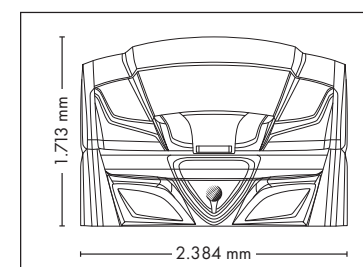

Colors are available for all UV-configurations

AIRPURIFICATION
OPTIONAL*
1499,- EURO

UNIT DIMENSIONS

Closed (length x width x height)
2.384 mm x 1.430 mm x 1.713 mm

Open (length x width x height)
2.384 mm x 1.430 mm x 2.087 mm