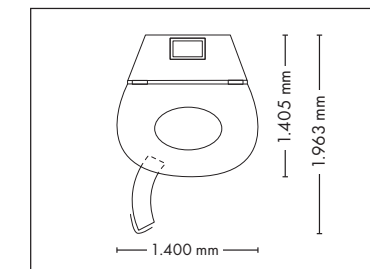

OPTIMA DELUXE

UNIT DIMENSIONS

Closed (length x width x height)
2.330 mm x 1.610 mm x 1.480 mm

Open (length x width x height)
2.330 mm x 1.440 mm x 1.800 mm

UV COMPONENTS AND PERFORMANCE

Price excl. VAT in Euro

UNIT DIMENSIONS

Closed (length x width x height)
1.400 mm x 1.405 mm x 2.180 mm

Open (length x width x height)
1.400 mm x 1.963 mm x 2.180 mm

STANDARD

OPTIONAL FEATURE

VibraNano

5.450,-

SOUND SYSTEM